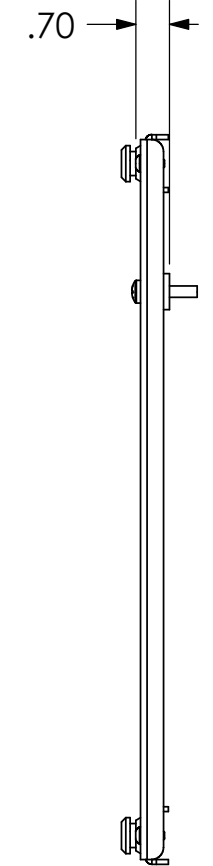

MOUNTING HOLE IN BACK OF DISPLAY

MOUNTING BUTTONS FIT INTO TEARDROP SLOTS ON MOUNT

**CHIEF MANUFACTURING INC.**  
**MOUNT ORDER NUMBER IS PSB-2212**  
**PHONE: 1-800-582-6480**

SHEET SCALE = 1:4

THE INFORMATION AND DESIGNS CONTAINED IN THIS DRAWING ARE CONFIDENTIAL AND THE PROPRIETARY PROPERTY OF CHIEF MFG., INC. NEITHER THIS DESIGN NOR ANY INFORMATION CONTAINED IN THIS DRAWING MAY BE REPRODUCED OR DISCLOSED TO OTHERS WITHOUT THE EXPRESS WRITTEN CONSENT OF CHIEF MFG., INC.

CHIEF	 <b>CHIEF</b> MANUFACTURING, INC. <small>8401 EAGLE CREEK PKWY STE. 700, SAVAGE, MN 55378          1.800.582.6480 * FAX 1.877.894.6918</small>
	<small>TITLE</small> <b>CUSTOMER PRINT          PSB-2212</b>
<small>SIZE</small> <b>B</b>	<small>DWG. NO.</small> <b>PSB-2212</b>