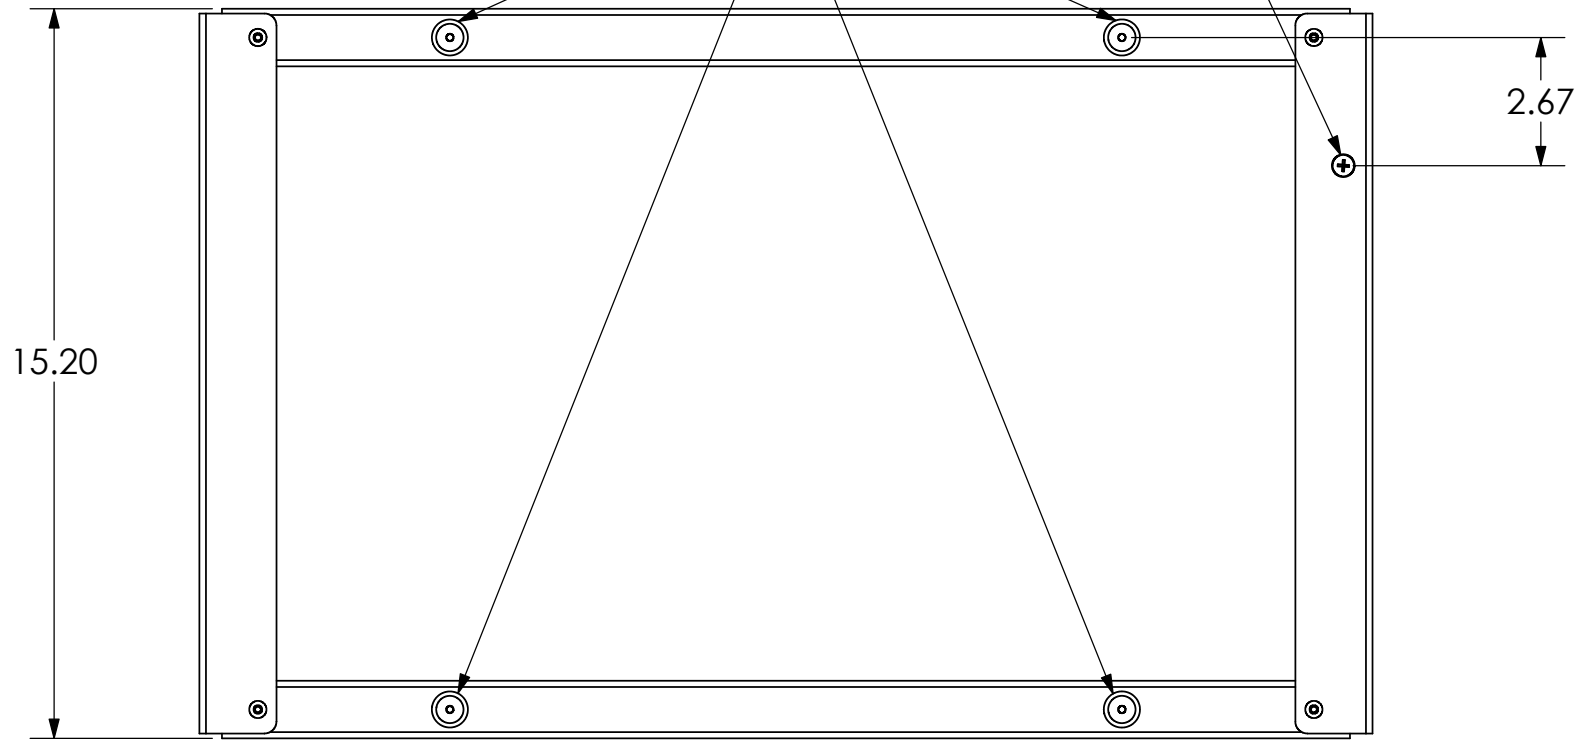

MOUNTING HOLE IN BACK OF DISPLAY

MOUNTING BUTTONS FIT INTO TEARDROP SLOTS ON MOUNT

**CHIEF MANUFACTURING INC.**  
**MOUNT ORDER NUMBER IS PSB-2212**  
**PHONE: 1-800-582-6480**

SHEET SCALE = 1:4

THE INFORMATION AND DESIGNS CONTAINED IN THIS DRAWING ARE CONFIDENTIAL AND THE PROPRIETARY PROPERTY OF CHIEF MFG., INC. NEITHER THIS DESIGN NOR ANY INFORMATION CONTAINED IN THIS DRAWING MAY BE REPRODUCED OR DISCLOSED TO OTHERS WITHOUT THE EXPRESS WRITTEN CONSENT OF CHIEF MFG., INC.

CHIEF	 <b>CHIEF</b> MANUFACTURING, INC. <small>8401 EAGLE CREEK PKWY STE. 700, SAVAGE, MN 55378          1.800.582.6480 * FAX 1.877.894.6918</small>
	<small>TITLE</small> <b>CUSTOMER PRINT          PSB-2212</b>
<small>SIZE</small> <b>B</b>	<small>DWG. NO.</small> <b>PSB-2212</b>