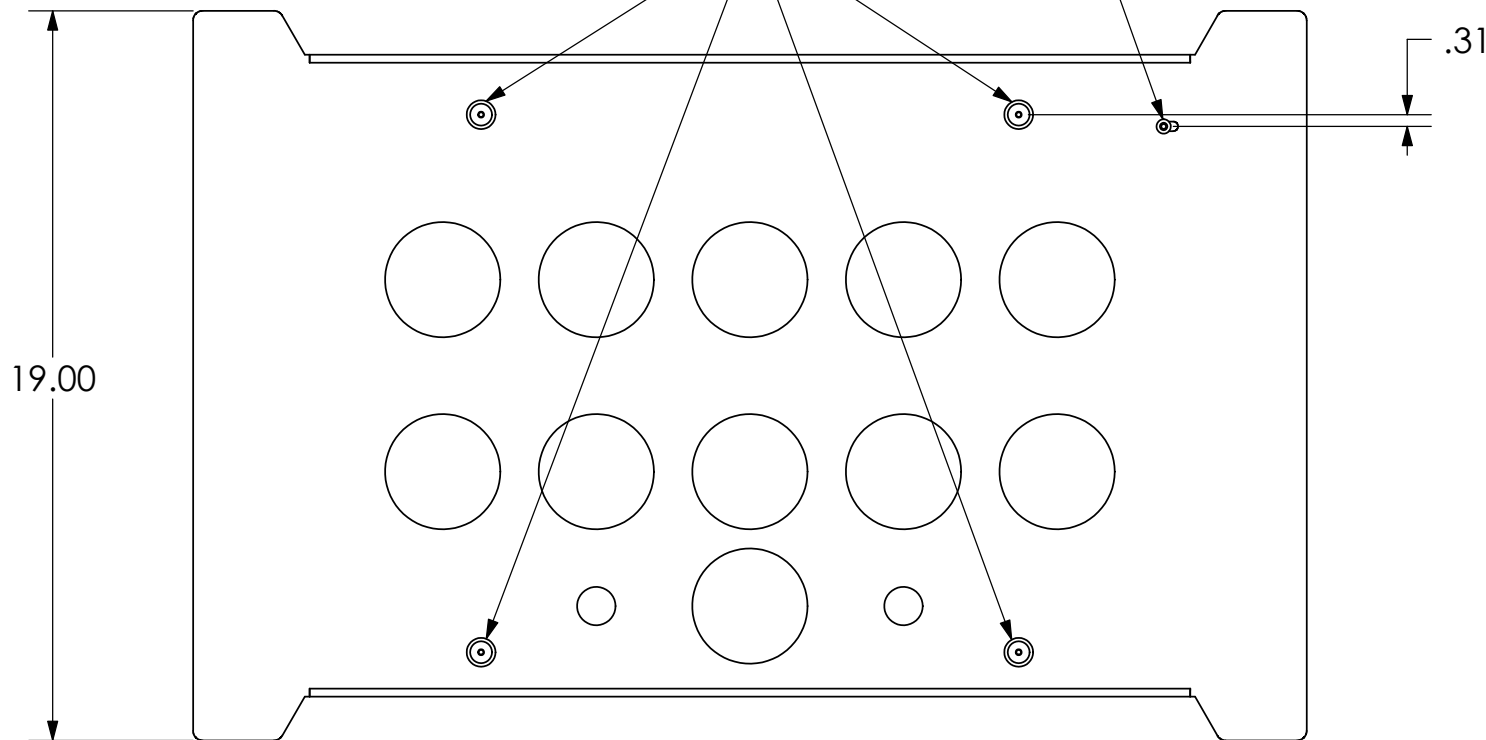

MOUNTING HOLE IN BACK OF DISPLAY

MOUNTING BUTTONS FIT INTO TEARDROP SLOTS ON MOUNT

.62

.31

CHIEF MANUFACTURING INC.
MOUNT ORDER NUMBER IS PSB-2220
PHONE: 1-800-582-6480

SHEET SCALE = 1:5

THE INFORMATION AND DESIGNS CONTAINED IN THIS DRAWING ARE CONFIDENTIAL AND THE PROPRIETARY PROPERTY OF CHIEF MFG., INC. NEITHER THIS DESIGN NOR ANY INFORMATION CONTAINED IN THIS DRAWING MAY BE REPRODUCED OR DISCLOSED TO OTHERS WITHOUT THE EXPRESS WRITTEN CONSENT OF CHIEF MFG., INC.

CHIEF MANUFACTURING, INC.
 8401 EAGLE CREEK PKWY STE. 700, SAVAGE, MN 55378
 1.800.582.6480 * FAX 1.877.894.6918

TITLE
CUSTOMER PRINT
PSB-2220

SIZE B DWG. NO. **PSB-2220**