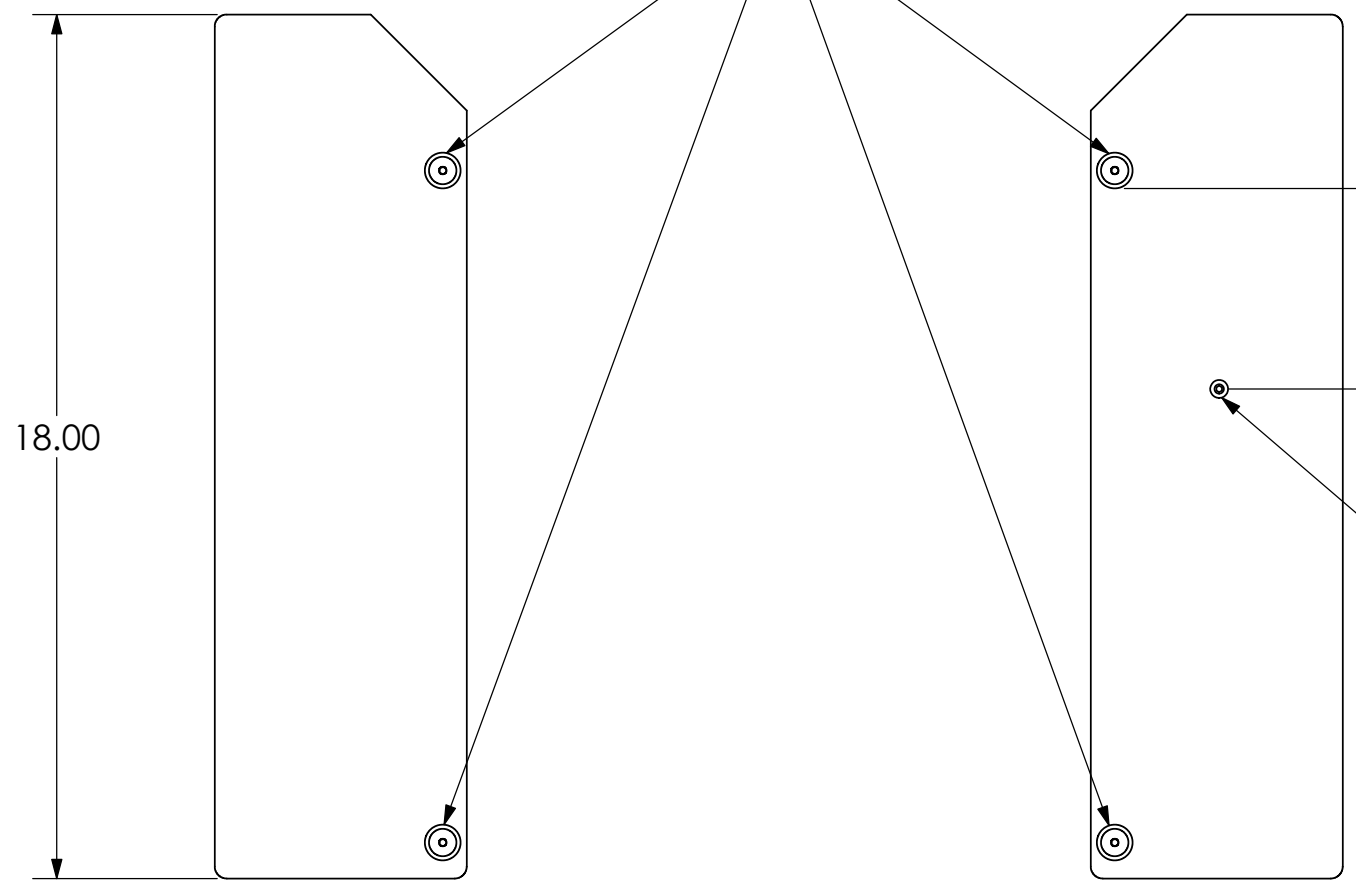

1 2 3 4 5 6 7 8

PSB-2232

MOUNTING BUTTONS FIT INTO TEARDROP SLOTS ON MOUNT

4.18

MOUNTING HOLE IN BACK OF DISPLAY

.31

D

C

B

A

CHIEF MANUFACTURING INC.
MOUNT ORDER NUMBER IS PSB-2232
PHONE: 1-800-582-6480

SHEET SCALE = 1:4

THE INFORMATION AND DESIGNS CONTAINED IN THIS DRAWING ARE CONFIDENTIAL AND THE PROPRIETARY PROPERTY OF CHIEF MFG., INC. NEITHER THIS DESIGN NOR ANY INFORMATION CONTAINED IN THIS DRAWING MAY BE REPRODUCED OR DISCLOSED TO OTHERS WITHOUT THE EXPRESS WRITTEN CONSENT OF CHIEF MFG., INC.