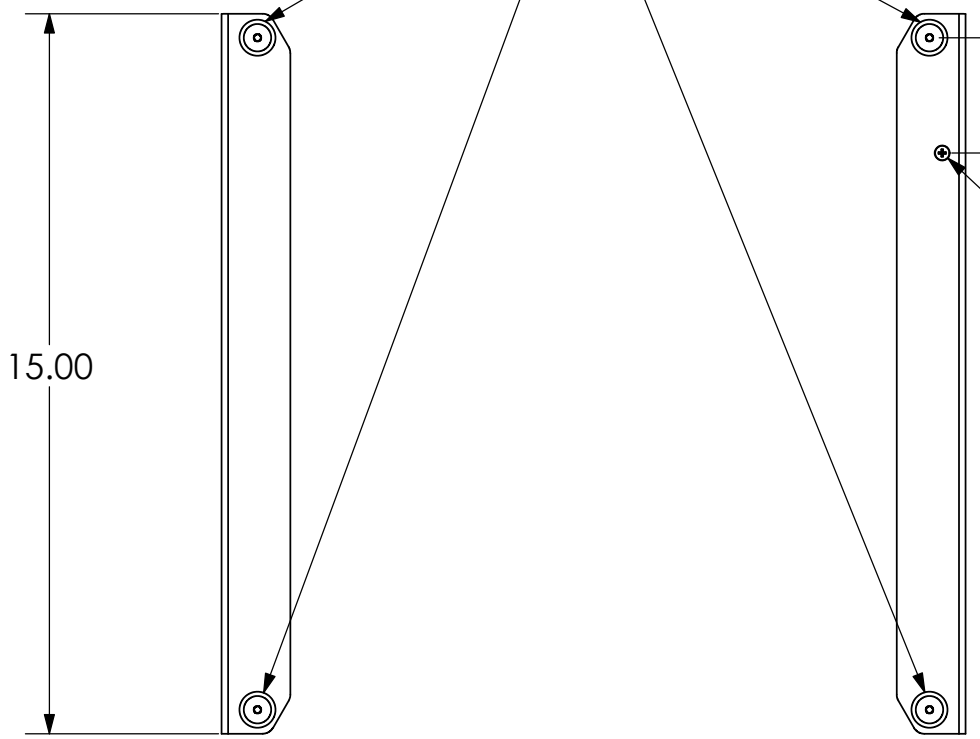

1 2 3 4 5 6 7 8

PSB-2233

D  
C  
B  
A

D  
C  
B  
A

MOUNTING BUTTONS FIT INTO TEARDROP SLOTS ON MOUNT

MOUNTING HOLE IN BACK OF DISPLAY

**CHIEF MANUFACTURING INC.**  
**MOUNT ORDER NUMBER IS PSB-2233**  
**PHONE: 1-800-582-6480**

SHEET SCALE = 1:4

THE INFORMATION AND DESIGNS CONTAINED IN THIS DRAWING ARE CONFIDENTIAL AND THE PROPRIETARY PROPERTY OF CHIEF MFG., INC. NEITHER THIS DESIGN NOR ANY INFORMATION CONTAINED IN THIS DRAWING MAY BE REPRODUCED OR DISCLOSED TO OTHERS WITHOUT THE EXPRESS WRITTEN CONSENT OF CHIEF MFG., INC.