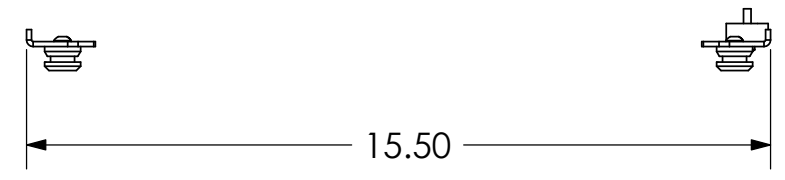

1 2 3 4 5 6 7 8

PSB-2233

D  
C  
B  
A

D  
C  
B  
A

MOUNTING BUTTONS FIT INTO TEARDROP SLOTS ON MOUNT

MOUNTING HOLE IN BACK OF DISPLAY

**CHIEF MANUFACTURING INC.**  
**MOUNT ORDER NUMBER IS PSB-2233**  
**PHONE: 1-800-582-6480**

SHEET SCALE = 1:4

THE INFORMATION AND DESIGNS CONTAINED IN THIS DRAWING ARE CONFIDENTIAL AND THE PROPRIETARY PROPERTY OF CHIEF MFG., INC. NEITHER THIS DESIGN NOR ANY INFORMATION CONTAINED IN THIS DRAWING MAY BE REPRODUCED OR DISCLOSED TO OTHERS WITHOUT THE EXPRESS WRITTEN CONSENT OF CHIEF MFG., INC.