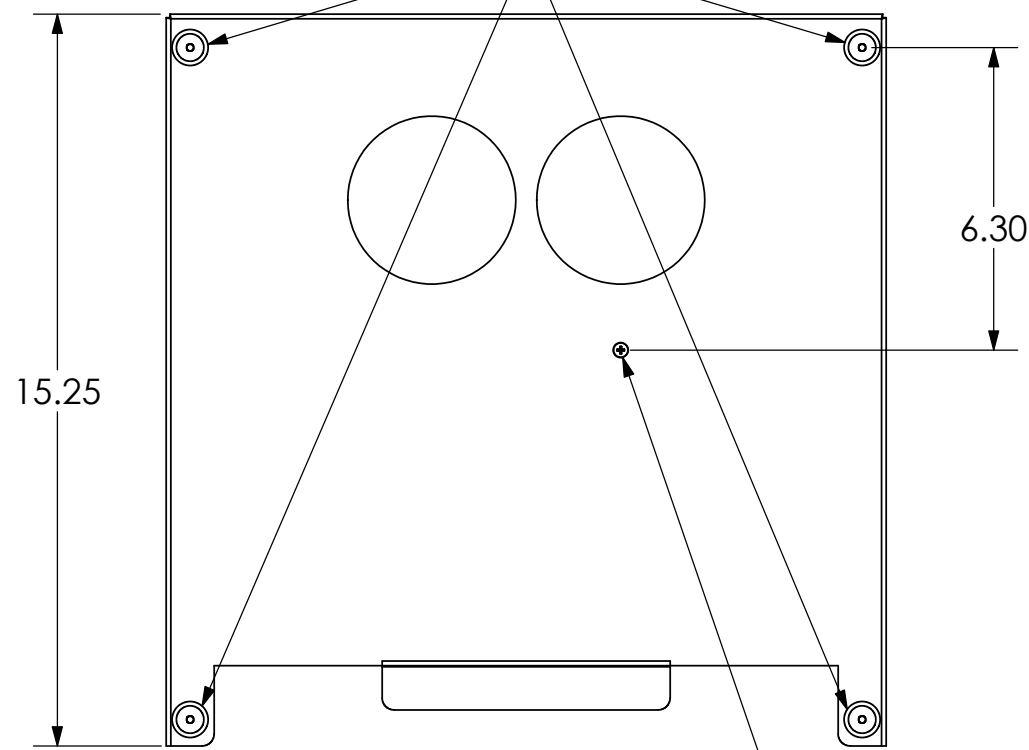

MOUNTING BUTTONS FIT INTO
TEARDROP SLOTS ON MOUNT

MOUNTING HOLE IN BACK OF DISPLAY

CHIEF MANUFACTURING INC.
MOUNT ORDER NUMBER IS PSB-2240
PHONE: 1-800-582-6480

SHEET SCALE = 1:4

THE INFORMATION AND DESIGNS CONTAINED
IN THIS DRAWING ARE CONFIDENTIAL AND THE
PROPRIETARY PROPERTY OF CHIEF MFG., INC.
NEITHER THIS DESIGN NOR ANY INFORMATION
CONTAINED IN THIS DRAWING MAY BE
REPRODUCED OR DISCLOSED TO OTHERS
WITHOUT THE EXPRESS WRITTEN CONSENT OF
CHIEF MFG., INC.

| | |
|------------------|--|
| | CHIEF MANUFACTURING, INC. <small>8401 EAGLE CREEK PKWY STE. 700, SAVAGE, MN 55378 1.800.582.6480 * FAX 1.877.894.6918</small> |
| | TITLE CUSTOMER PRINT PSB-2240 |
| SIZE B | DWG. NO. PSB-2240 |