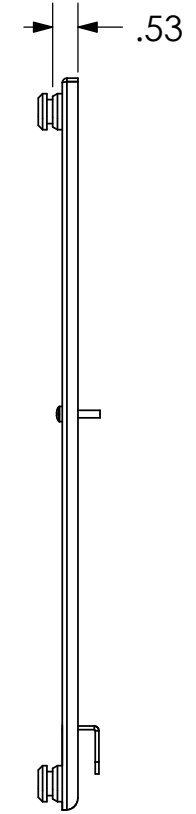

MOUNTING BUTTONS FIT INTO
TEARDROP SLOTS ON MOUNT

MOUNTING HOLE IN BACK OF DISPLAY

CHIEF MANUFACTURING INC.
MOUNT ORDER NUMBER IS PSB-2240
PHONE: 1-800-582-6480

SHEET SCALE = 1:4

THE INFORMATION AND DESIGNS CONTAINED
IN THIS DRAWING ARE CONFIDENTIAL AND THE
PROPRIETARY PROPERTY OF CHIEF MFG., INC.
NEITHER THIS DESIGN NOR ANY INFORMATION
CONTAINED IN THIS DRAWING MAY BE
REPRODUCED OR DISCLOSED TO OTHERS
WITHOUT THE EXPRESS WRITTEN CONSENT OF
CHIEF MFG., INC.

| | |
|------------------|--|
| | CHIEF MANUFACTURING, INC. <small>8401 EAGLE CREEK PKWY STE. 700, SAVAGE, MN 55378 1.800.582.6480 * FAX 1.877.894.6918</small> |
| | TITLE CUSTOMER PRINT PSB-2240 |
| SIZE B | DWG. NO. PSB-2240 |