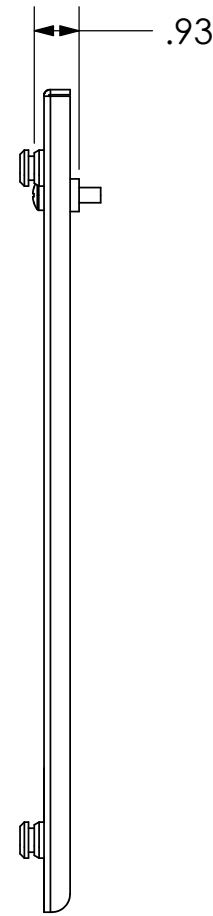

MOUNTING BUTTONS FIT INTO
TEARDROP SLOTS ON MOUNT

MOUNTING HOLE IN BACK OF DISPLAY

CHIEF MANUFACTURING INC.
MOUNT ORDER NUMBER IS PSB-2242
PHONE: 1-800-582-6480

SHEET SCALE = 1:4

THE INFORMATION AND DESIGNS CONTAINED
IN THIS DRAWING ARE CONFIDENTIAL AND THE
PROPRIETARY PROPERTY OF CHIEF MFG., INC.
NEITHER THIS DESIGN NOR ANY INFORMATION
CONTAINED IN THIS DRAWING MAY BE
REPRODUCED OR DISCLOSED TO OTHERS
WITHOUT THE EXPRESS WRITTEN CONSENT OF
CHIEF MFG., INC.

CHIEF MANUFACTURING, INC.
8401 EAGLE CREEK PKWY STE. 700, SAVAGE, MN 55378
1.800.582.6480 * FAX 1.877.894.6918

TITLE
**CUSTOMER PRINT
PSB-2242**

SIZE DWG. NO.
B PSB-2242

PSB-2242

D

D

C

C