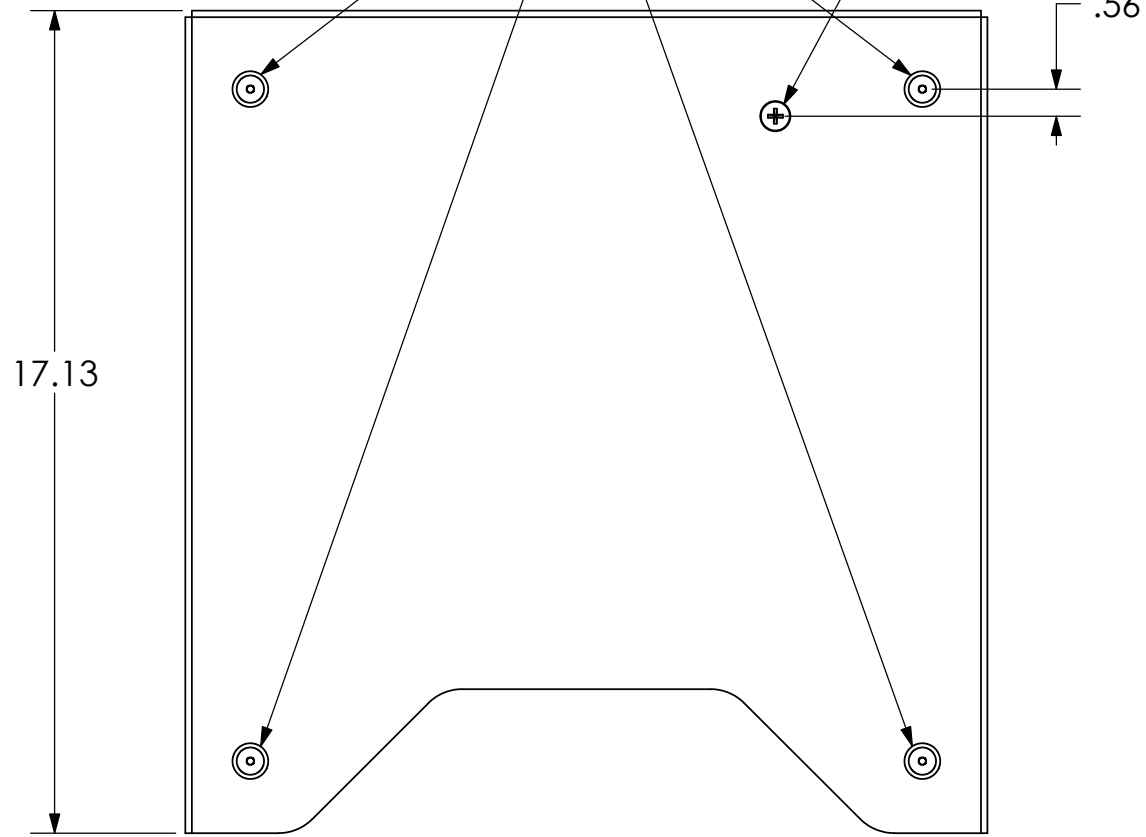

MOUNTING BUTTONS FIT INTO
TEARDROP SLOTS ON MOUNT

MOUNTING HOLE IN BACK OF DISPLAY

CHIEF MANUFACTURING INC.
MOUNT ORDER NUMBER IS PSB-2242
PHONE: 1-800-582-6480

SHEET SCALE = 1:4

THE INFORMATION AND DESIGNS CONTAINED
IN THIS DRAWING ARE CONFIDENTIAL AND THE
PROPRIETARY PROPERTY OF CHIEF MFG., INC.
NEITHER THIS DESIGN NOR ANY INFORMATION
CONTAINED IN THIS DRAWING MAY BE
REPRODUCED OR DISCLOSED TO OTHERS
WITHOUT THE EXPRESS WRITTEN CONSENT OF
CHIEF MFG., INC.

CHIEF MANUFACTURING, INC.
8401 EAGLE CREEK PKWY STE. 700, SAVAGE, MN 55378
1.800.582.6480 * FAX 1.877.894.6918

TITLE
**CUSTOMER PRINT
PSB-2242**

SIZE DWG. NO.
B PSB-2242

PSB-2242

D

D

C

C