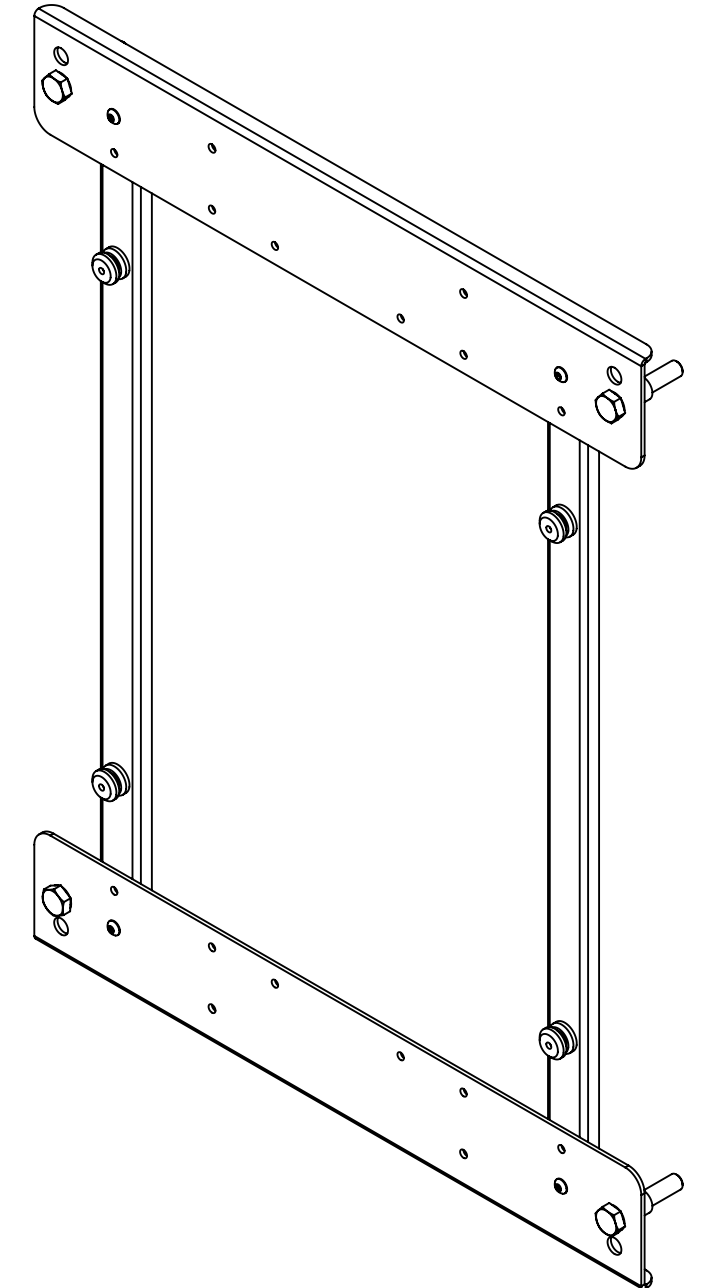

1 2 3 4 5 6 7 8

PSB-2245

MOUNTING HOLE IN BACK OF DISPLAY
MOUNTING BUTTONS FIT INTO
TEARDROP SLOTS ON MOUNT

D

C

B

A

CHIEF MANUFACTURING INC.
MOUNT ORDER NUMBER IS PSB-2245
PHONE: 1-800-582-6480

SHEET SCALE = 1:4.25

THE INFORMATION AND DESIGNS CONTAINED
IN THIS DRAWING ARE CONFIDENTIAL AND THE
PROPRIETARY PROPERTY OF CHIEF MFG., INC.
NEITHER THIS DESIGN NOR ANY INFORMATION
CONTAINED IN THIS DRAWING MAY BE
REPRODUCED OR DISCLOSED TO OTHERS
WITHOUT THE EXPRESS WRITTEN CONSENT OF
CHIEF MFG., INC.