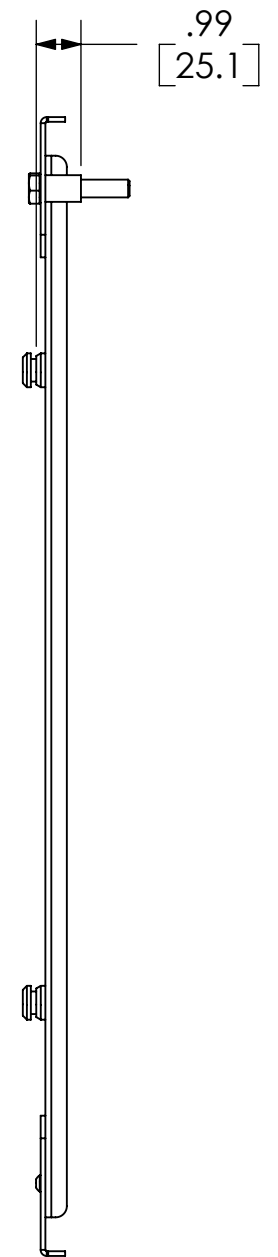

1 2 3 4 5 6 7 8

PSB-2245

MOUNTING HOLE IN BACK OF DISPLAY
MOUNTING BUTTONS FIT INTO
TEARDROP SLOTS ON MOUNT

D

C

B

A

CHIEF MANUFACTURING INC.
MOUNT ORDER NUMBER IS PSB-2245
PHONE: 1-800-582-6480

SHEET SCALE = 1:4.25

THE INFORMATION AND DESIGNS CONTAINED
IN THIS DRAWING ARE CONFIDENTIAL AND THE
PROPRIETARY PROPERTY OF CHIEF MFG., INC.
NEITHER THIS DESIGN NOR ANY INFORMATION
CONTAINED IN THIS DRAWING MAY BE
REPRODUCED OR DISCLOSED TO OTHERS
WITHOUT THE EXPRESS WRITTEN CONSENT OF
CHIEF MFG., INC.

8401 EAGLE CREEK PKY
SUITE #700
SAVAGE, MN 55378
PHONE: 952-894-6280
FAX: 877-894-6918

TITLE
CUSTOMER PRINT
PSB-2245

SIZE DWG. NO.
B PSB-2245

1 2 3 4 5 6 7 8