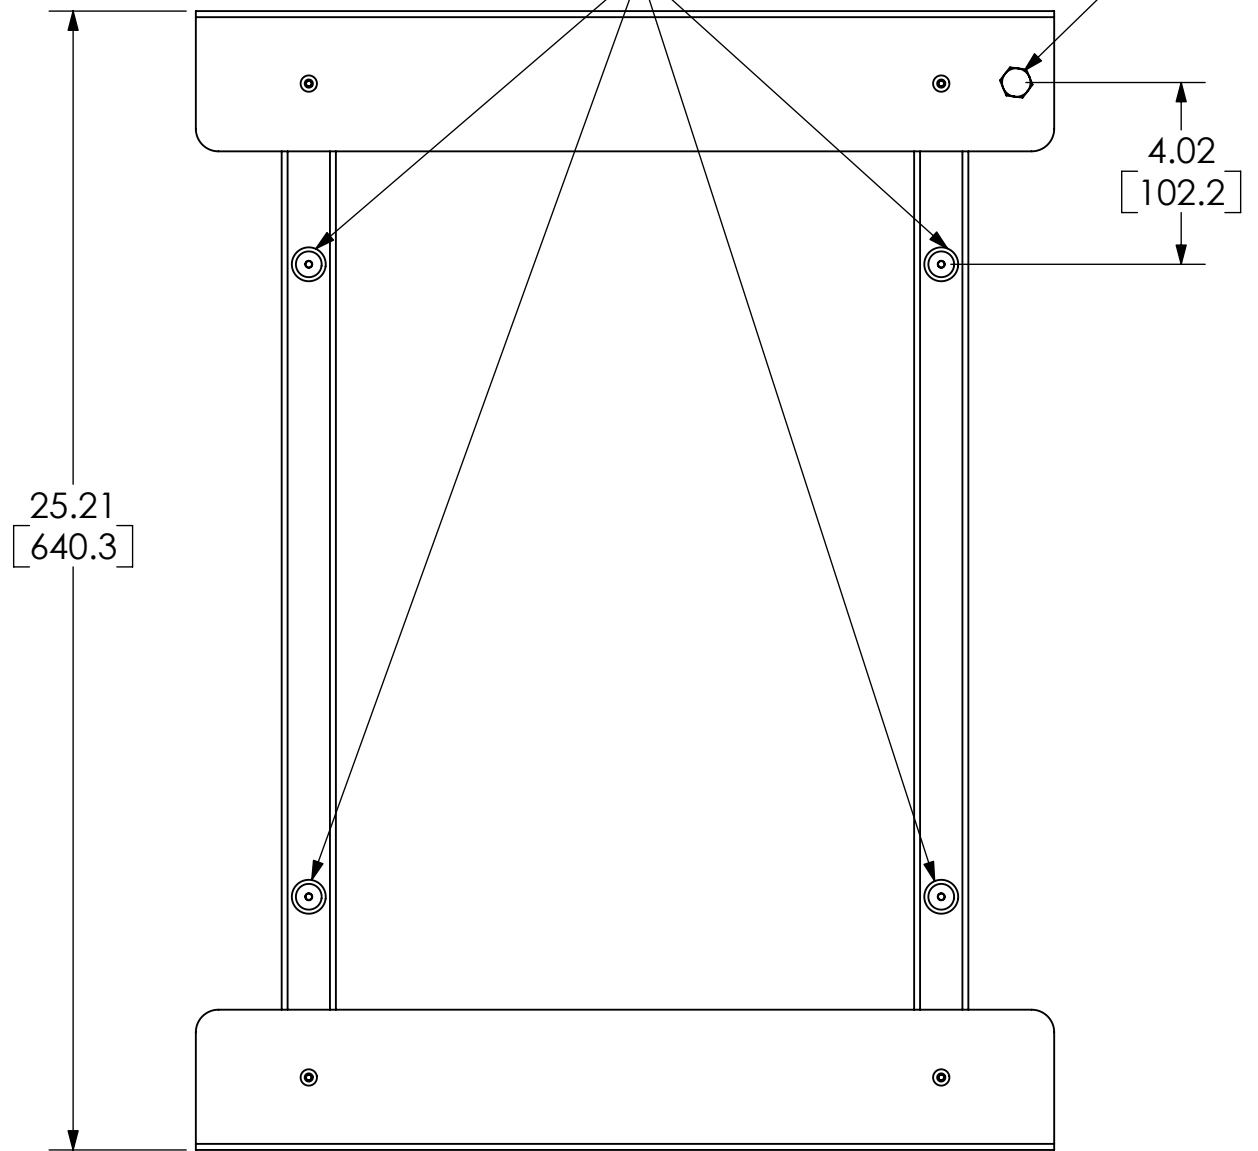

1 2 3 4 5 6 7 8

PSB-2245

MOUNTING HOLE IN BACK OF DISPLAY
MOUNTING BUTTONS FIT INTO
TEARDROP SLOTS ON MOUNT

D

C

B

A

CHIEF MANUFACTURING INC.
MOUNT ORDER NUMBER IS PSB-2245
PHONE: 1-800-582-6480

SHEET SCALE = 1:4.25

THE INFORMATION AND DESIGNS CONTAINED
IN THIS DRAWING ARE CONFIDENTIAL AND THE
PROPRIETARY PROPERTY OF CHIEF MFG., INC.
NEITHER THIS DESIGN NOR ANY INFORMATION
CONTAINED IN THIS DRAWING MAY BE
REPRODUCED OR DISCLOSED TO OTHERS
WITHOUT THE EXPRESS WRITTEN CONSENT OF
CHIEF MFG., INC.