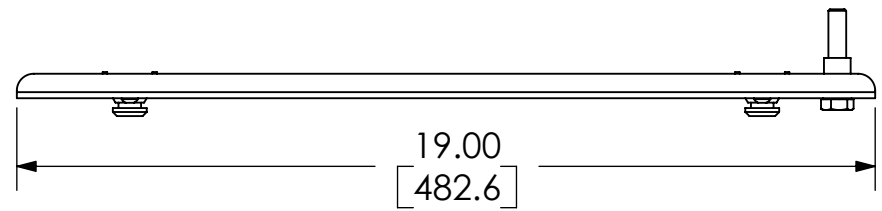

1 2 3 4 5 6 7 8

PSB-2245

MOUNTING HOLE IN BACK OF DISPLAY
MOUNTING BUTTONS FIT INTO
TEARDROP SLOTS ON MOUNT

D

C

B

A

CHIEF MANUFACTURING INC.
MOUNT ORDER NUMBER IS PSB-2245
PHONE: 1-800-582-6480

SHEET SCALE = 1:4.25

THE INFORMATION AND DESIGNS CONTAINED
IN THIS DRAWING ARE CONFIDENTIAL AND THE
PROPRIETARY PROPERTY OF CHIEF MFG., INC.
NEITHER THIS DESIGN NOR ANY INFORMATION
CONTAINED IN THIS DRAWING MAY BE
REPRODUCED OR DISCLOSED TO OTHERS
WITHOUT THE EXPRESS WRITTEN CONSENT OF
CHIEF MFG., INC.