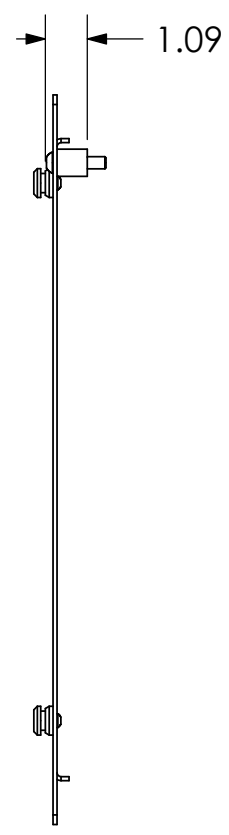

1 2 3 4 5 6 7 8

PSB-2250

D
C
B
A

MOUNTING HOLE IN BACK OF DISPLAY
MOUNTING BUTTONS FIT INTO
TEARDROP SLOTS ON MOUNT

D
C
B
A

CHIEF MANUFACTURING INC.
MOUNT ORDER NUMBER IS PSB-2250
PHONE: 1-800-582-6480

SHEET SCALE = 1:5

THE INFORMATION AND DESIGNS CONTAINED
IN THIS DRAWING ARE CONFIDENTIAL AND THE
PROPRIETARY PROPERTY OF CHIEF MFG., INC.
NEITHER THIS DESIGN NOR ANY INFORMATION
CONTAINED IN THIS DRAWING MAY BE
REPRODUCED OR DISCLOSED TO OTHERS
WITHOUT THE EXPRESS WRITTEN CONSENT OF
CHIEF MFG., INC.

CHIEF	MANUFACTURING, INC. 8401 EAGLE CREEK PKWY STE. 700, SAVAGE, MN 55378 1.800.582.6480 * FAX 1.877.894.6918
	TITLE CUSTOMER PRINT PSB-2250
SIZE B	DWG. NO. PSB-2250

1 2 3 4 5 6 7 8