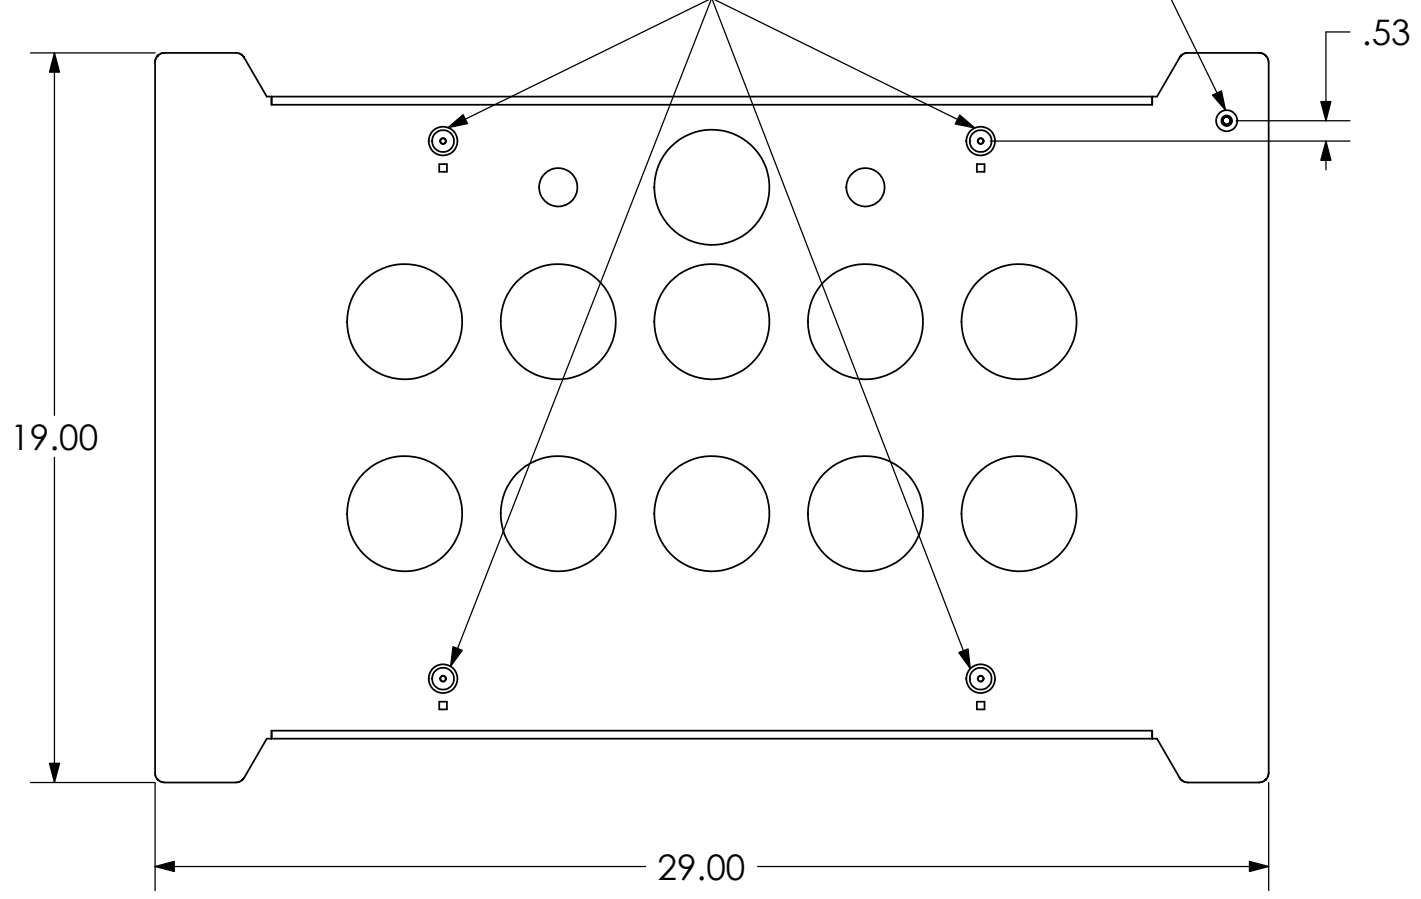

1 2 3 4 5 6 7 8

PSB-2250

D
C
B
A

MOUNTING HOLE IN BACK OF DISPLAY
MOUNTING BUTTONS FIT INTO
TEARDROP SLOTS ON MOUNT

D
C
B
A

CHIEF MANUFACTURING INC.
MOUNT ORDER NUMBER IS PSB-2250
PHONE: 1-800-582-6480

SHEET SCALE = 1:5

CHIEF	MANUFACTURING, INC. 8401 EAGLE CREEK PKWY STE. 700, SAVAGE, MN 55378 1.800.582.6480 * FAX 1.877.894.6918
	TITLE CUSTOMER PRINT PSB-2250
SIZE B	DWG. NO. PSB-2250

1 2 3 4 5 6 7 8