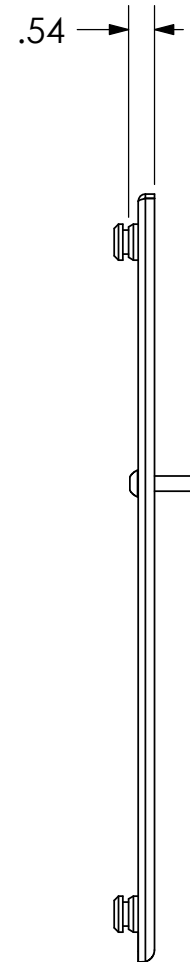

MOUNTING BUTTONS FIT INTO  
TEARDROP SLOTS ON MOUNT

MOUNTING HOLE  
IN BACK OF DISPLAY

**CHIEF MANUFACTURING INC.**  
MOUNT ORDER NUMBER IS PSB-2280  
PHONE: 1-800-582-6480

SHEET SCALE = 1:4

THE INFORMATION AND DESIGNS CONTAINED  
IN THIS DRAWING ARE CONFIDENTIAL AND THE  
PROPRIETARY PROPERTY OF CHIEF MFG., INC.  
NEITHER THIS DESIGN NOR ANY INFORMATION  
CONTAINED IN THIS DRAWING MAY BE  
REPRODUCED OR DISCLOSED TO OTHERS  
WITHOUT THE EXPRESS WRITTEN CONSENT OF  
CHIEF MFG., INC.

**CHIEF** MANUFACTURING, INC.  
8401 EAGLE CREEK PKWY STE. 700, SAVAGE, MN 55378  
1.800.582.6480 \* FAX 1.877.894.6918

TITLE  
**CUSTOMER PRINT  
PSB-2280**

SIZE DWG. NO.  
**B PSB-2280**