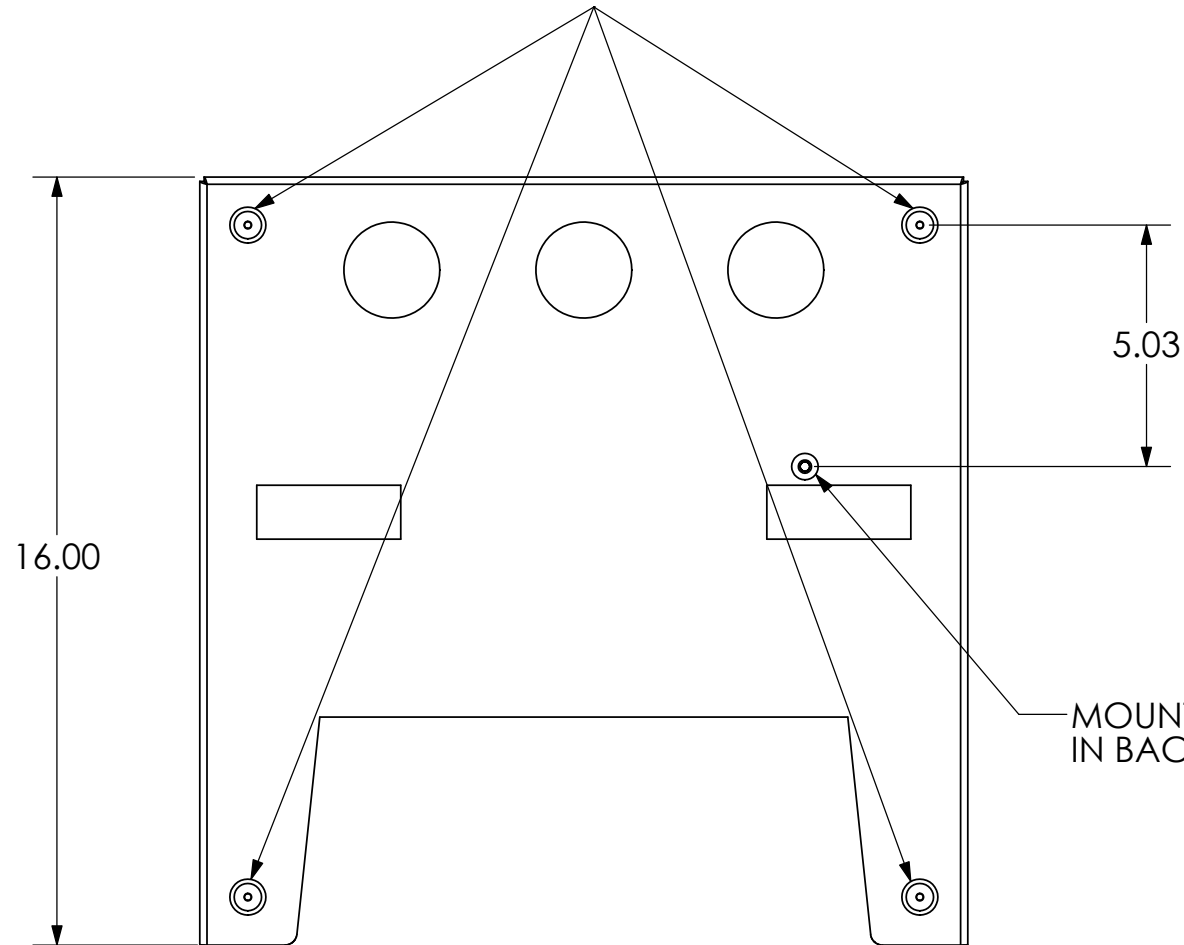

MOUNTING BUTTONS FIT INTO  
TEARDROP SLOTS ON MOUNT

MOUNTING HOLE  
IN BACK OF DISPLAY

**CHIEF MANUFACTURING INC.**  
MOUNT ORDER NUMBER IS PSB-2280  
PHONE: 1-800-582-6480

SHEET SCALE = 1:4

THE INFORMATION AND DESIGNS CONTAINED  
IN THIS DRAWING ARE CONFIDENTIAL AND THE  
PROPRIETARY PROPERTY OF CHIEF MFG., INC.  
NEITHER THIS DESIGN NOR ANY INFORMATION  
CONTAINED IN THIS DRAWING MAY BE  
REPRODUCED OR DISCLOSED TO OTHERS  
WITHOUT THE EXPRESS WRITTEN CONSENT OF  
CHIEF MFG., INC.

**CHIEF** MANUFACTURING, INC.  
8401 EAGLE CREEK PKWY STE. 700, SAVAGE, MN 55378  
1.800.582.6480 \* FAX 1.877.894.6918

TITLE  
**CUSTOMER PRINT  
PSB-2280**

SIZE DWG. NO.  
**B PSB-2280**