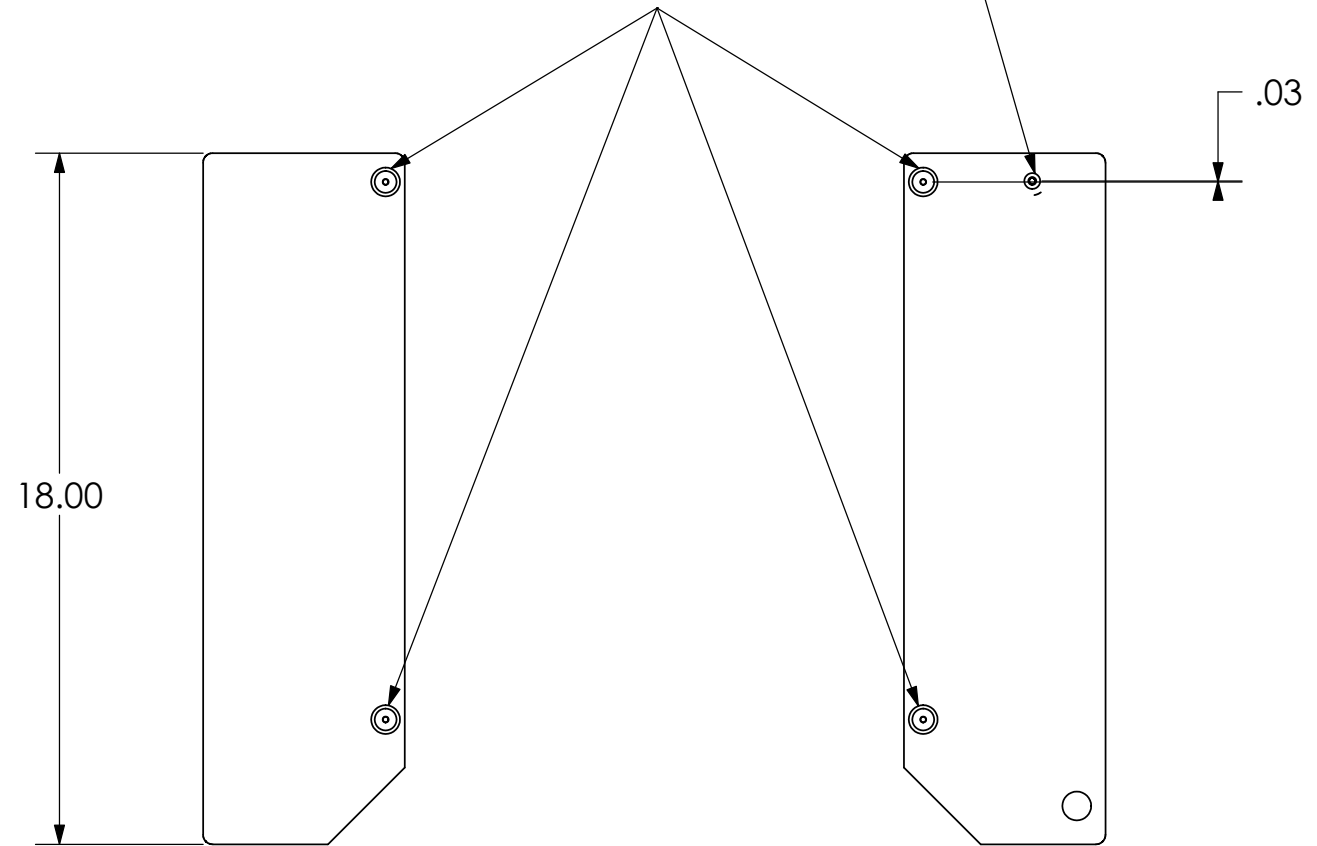

MOUNTING HOLE IN BACK OF DISPLAY

MOUNTING BUTTONS FIT INTO TEARDROP SLOTS ON MOUNT

**CHIEF MANUFACTURING INC.**  
**MOUNT ORDER NUMBER IS PSB-2281**  
**PHONE: 1-800-582-6480**

SHEET SCALE = 1:5

THE INFORMATION AND DESIGNS CONTAINED IN THIS DRAWING ARE CONFIDENTIAL AND THE PROPRIETARY PROPERTY OF CHIEF MFG., INC. NEITHER THIS DESIGN NOR ANY INFORMATION CONTAINED IN THIS DRAWING MAY BE REPRODUCED OR DISCLOSED TO OTHERS WITHOUT THE EXPRESS WRITTEN CONSENT OF CHIEF MFG., INC.

<b>CHIEF</b> MANUFACTURING, INC. <small>8401 EAGLE CREEK PKWY STE. 700, SAVAGE, MN 55378        1.800.582.6480 * FAX 1.877.894.6918</small>	
<small>TITLE</small> <b>CUSTOMER PRINT        PSB-2281</b>	
<small>SIZE</small> <b>B</b>	<small>DWG. NO.</small> <b>PSB-2281</b>