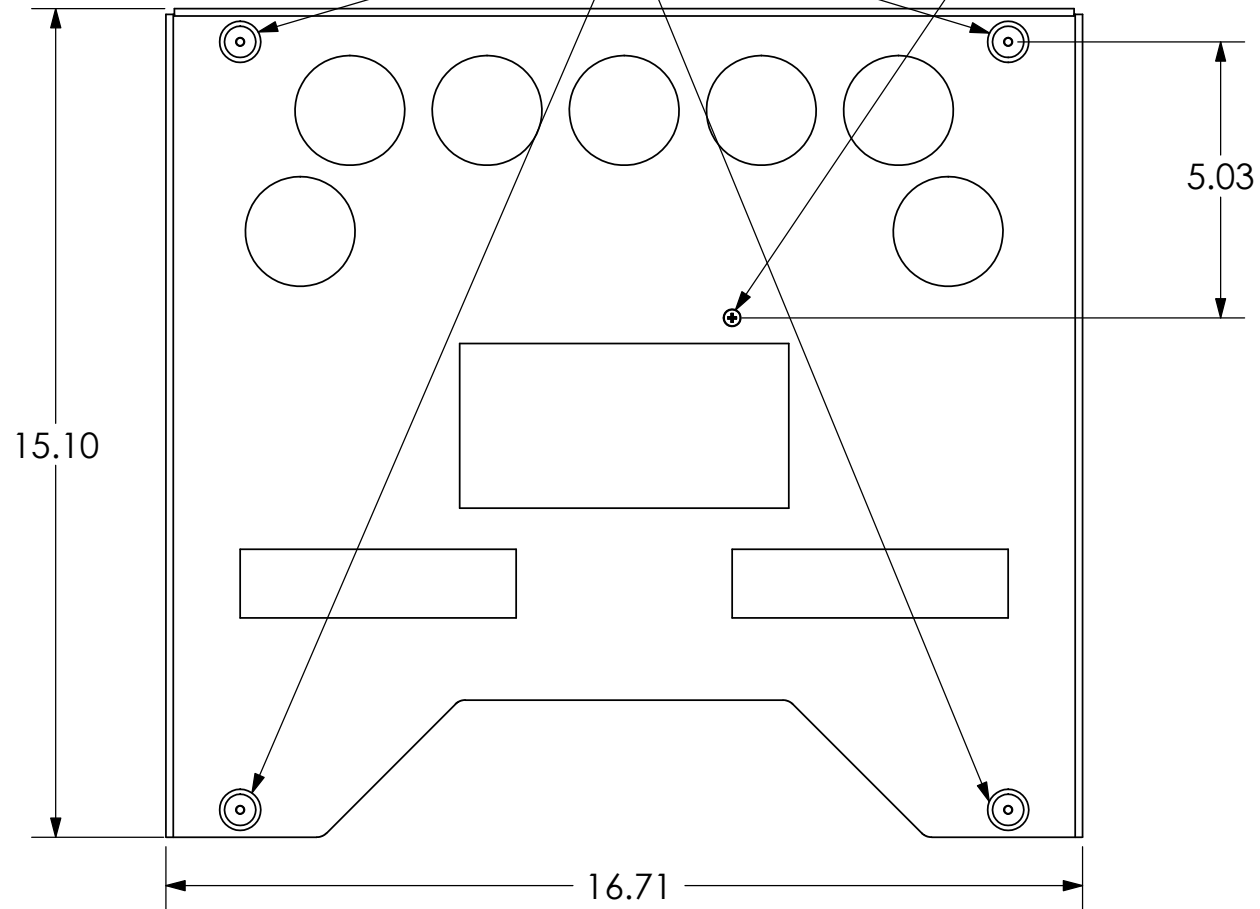

MOUNTING BUTTONS FIT INTO TEARDROP SLOTS ON MOUNT

MOUNTING HOLE IN BACK OF DISPLAY

CHIEF MANUFACTURING INC.
MOUNT ORDER NUMBER IS PSB-2301
PHONE: 1-800-582-6480

SHEET SCALE = 1:3.5

THE INFORMATION AND DESIGNS CONTAINED IN THIS DRAWING ARE CONFIDENTIAL AND THE PROPRIETARY PROPERTY OF CHIEF MFG., INC. NEITHER THIS DESIGN NOR ANY INFORMATION CONTAINED IN THIS DRAWING MAY BE REPRODUCED OR DISCLOSED TO OTHERS WITHOUT THE EXPRESS WRITTEN CONSENT OF CHIEF MFG., INC.

CHIEF MANUFACTURING, INC.
8401 EAGLE CREEK PKWY STE. 700, SAVAGE, MN 55378
1.800.582.6480 * FAX 1.877.894.6918

TITLE
**CUSTOMER PRINT
PSB-2301**

SIZE DWG. NO.
B PSB-2301