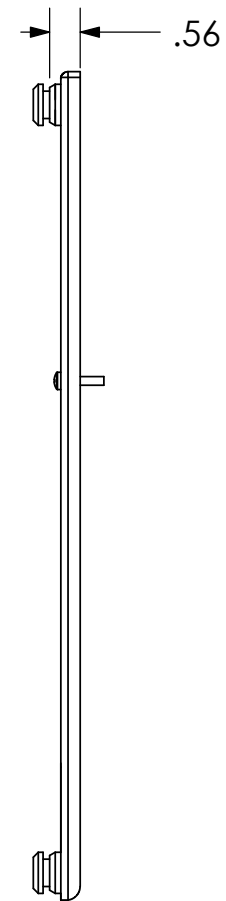

MOUNTING BUTTONS FIT INTO TEARDROP SLOTS ON MOUNT

MOUNTING HOLE IN BACK OF DISPLAY

CHIEF MANUFACTURING INC.
MOUNT ORDER NUMBER IS PSB-2301
PHONE: 1-800-582-6480

SHEET SCALE = 1:3.5

THE INFORMATION AND DESIGNS CONTAINED IN THIS DRAWING ARE CONFIDENTIAL AND THE PROPRIETARY PROPERTY OF CHIEF MFG., INC. NEITHER THIS DESIGN NOR ANY INFORMATION CONTAINED IN THIS DRAWING MAY BE REPRODUCED OR DISCLOSED TO OTHERS WITHOUT THE EXPRESS WRITTEN CONSENT OF CHIEF MFG., INC.

CHIEF MANUFACTURING, INC.
8401 EAGLE CREEK PKWY STE. 700, SAVAGE, MN 55378
1.800.582.6480 * FAX 1.877.894.6918

TITLE
**CUSTOMER PRINT
PSB-2301**

SIZE DWG. NO.
B PSB-2301