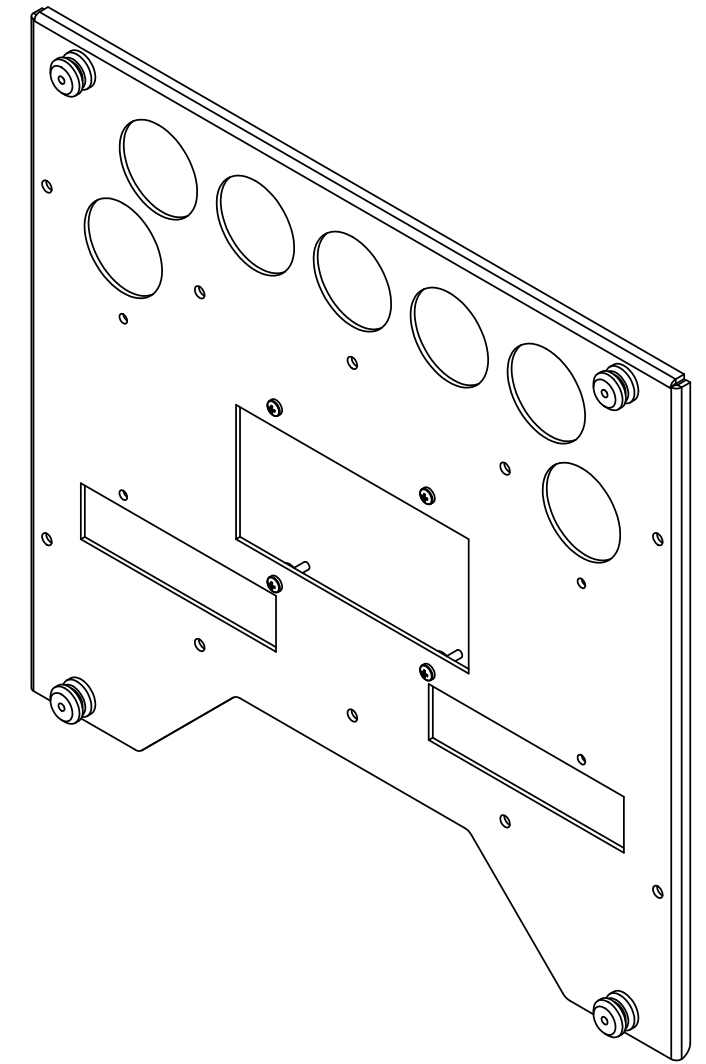

MOUNTING BUTTONS FIT INTO TEARDROP SLOTS ON MOUNT

MOUNTING HOLE IN BACK OF DISPLAY

CHIEF MANUFACTURING INC.
MOUNT ORDER NUMBER IS PSB-2301
PHONE: 1-800-582-6480

SHEET SCALE = 1:3.5

THE INFORMATION AND DESIGNS CONTAINED IN THIS DRAWING ARE CONFIDENTIAL AND THE PROPRIETARY PROPERTY OF CHIEF MFG., INC. NEITHER THIS DESIGN NOR ANY INFORMATION CONTAINED IN THIS DRAWING MAY BE REPRODUCED OR DISCLOSED TO OTHERS WITHOUT THE EXPRESS WRITTEN CONSENT OF CHIEF MFG., INC.

CHIEF MANUFACTURING, INC.
8401 EAGLE CREEK PKWY STE. 700, SAVAGE, MN 55378
1.800.582.6480 * FAX 1.877.894.6918

TITLE
**CUSTOMER PRINT
PSB-2301**

SIZE DWG. NO.
B PSB-2301