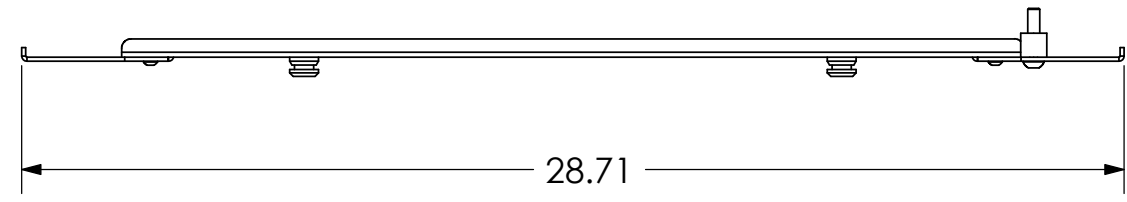

1 2 3 4 5 6 7 8

PSB-2302

MOUNTING HOLE IN BACK OF DISPLAY

MOUNTING BUTTONS FIT INTO TEARDROP SLOTS ON MOUNT

D  
C  
B  
A

D  
C  
B  
A

**CHIEF MANUFACTURING INC.**  
**MOUNT ORDER NUMBER IS PSB-2302**  
**PHONE: 1-800-582-6480**

SHEET SCALE = 1:5

THE INFORMATION AND DESIGNS CONTAINED  
 IN THIS DRAWING ARE CONFIDENTIAL AND THE  
 PROPRIETARY PROPERTY OF CHIEF MFG., INC.  
 NEITHER THIS DESIGN NOR ANY INFORMATION  
 CONTAINED IN THIS DRAWING MAY BE  
 REPRODUCED OR DISCLOSED TO OTHERS  
 WITHOUT THE EXPRESS WRITTEN CONSENT OF  
 CHIEF MFG., INC.