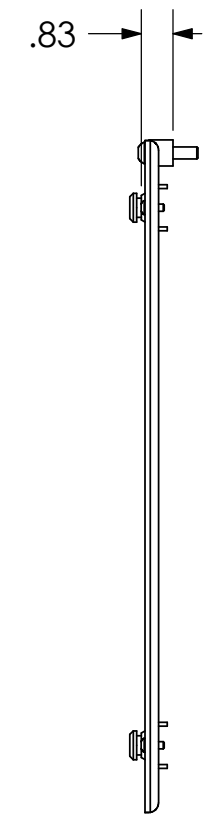

1 2 3 4 5 6 7 8

PSB-2302

MOUNTING HOLE IN BACK OF DISPLAY

MOUNTING BUTTONS FIT INTO TEARDROP SLOTS ON MOUNT

D  
C  
B  
A

D  
C  
B  
A

**CHIEF MANUFACTURING INC.**  
**MOUNT ORDER NUMBER IS PSB-2302**  
**PHONE: 1-800-582-6480**

SHEET SCALE = 1:5

THE INFORMATION AND DESIGNS CONTAINED  
 IN THIS DRAWING ARE CONFIDENTIAL AND THE  
 PROPRIETARY PROPERTY OF CHIEF MFG., INC.  
 NEITHER THIS DESIGN NOR ANY INFORMATION  
 CONTAINED IN THIS DRAWING MAY BE  
 REPRODUCED OR DISCLOSED TO OTHERS  
 WITHOUT THE EXPRESS WRITTEN CONSENT OF  
 CHIEF MFG., INC.

CHIEF	MANUFACTURING, INC.
	8401 EAGLE CREEK PKWY STE. 700, SAVAGE, MN 55378 1.800.582.6480 * FAX 1.877.894.6918
TITLE	<b>CUSTOMER PRINT PSB-2302</b>
SIZE	DWG. NO. <b>PSB-2302</b>

1 2 3 4 5 6 7 8