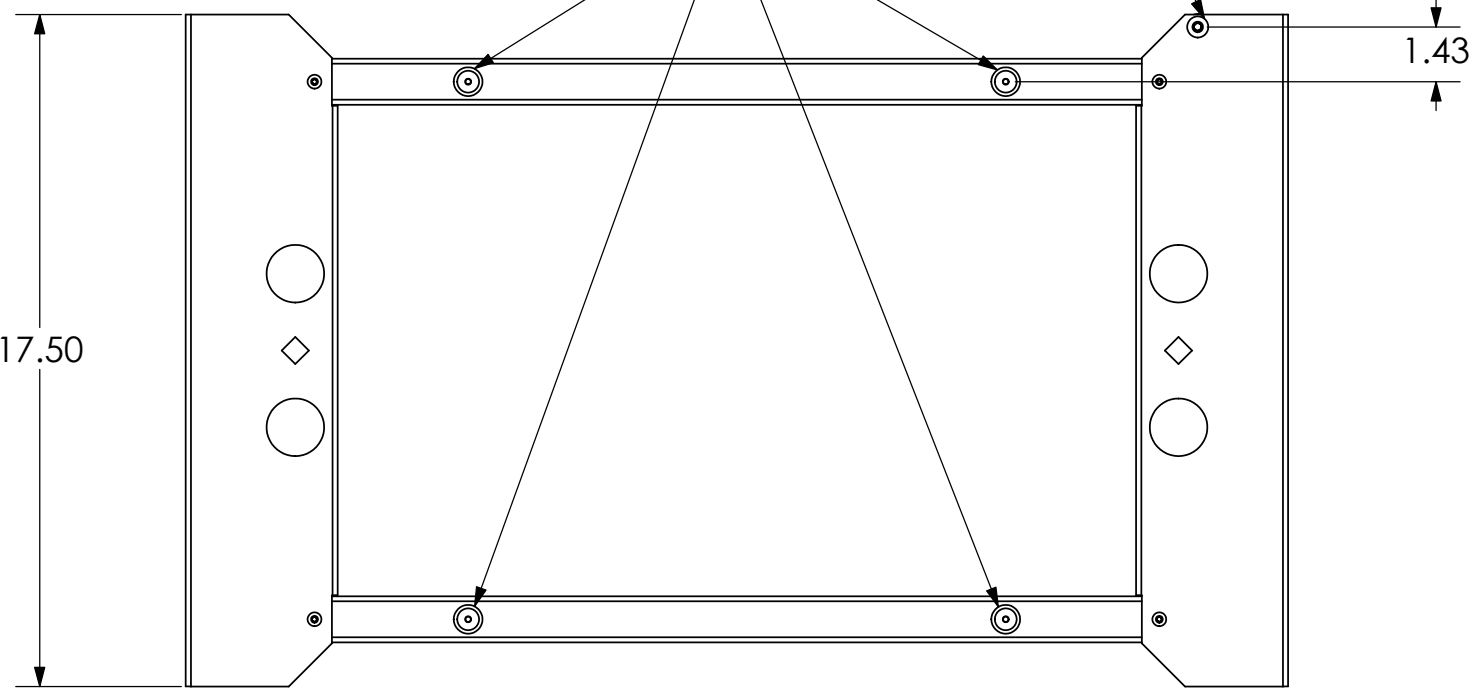

1 2 3 4 5 6 7 8

PSB-2302

MOUNTING HOLE IN BACK OF DISPLAY

MOUNTING BUTTONS FIT INTO TEARDROP SLOTS ON MOUNT

D  
C  
B  
A

D  
C  
B  
A

**CHIEF MANUFACTURING INC.**  
**MOUNT ORDER NUMBER IS PSB-2302**  
**PHONE: 1-800-582-6480**

SHEET SCALE = 1:5

THE INFORMATION AND DESIGNS CONTAINED  
 IN THIS DRAWING ARE CONFIDENTIAL AND THE  
 PROPRIETARY PROPERTY OF CHIEF MFG., INC.  
 NEITHER THIS DESIGN NOR ANY INFORMATION  
 CONTAINED IN THIS DRAWING MAY BE  
 REPRODUCED OR DISCLOSED TO OTHERS  
 WITHOUT THE EXPRESS WRITTEN CONSENT OF  
 CHIEF MFG., INC.