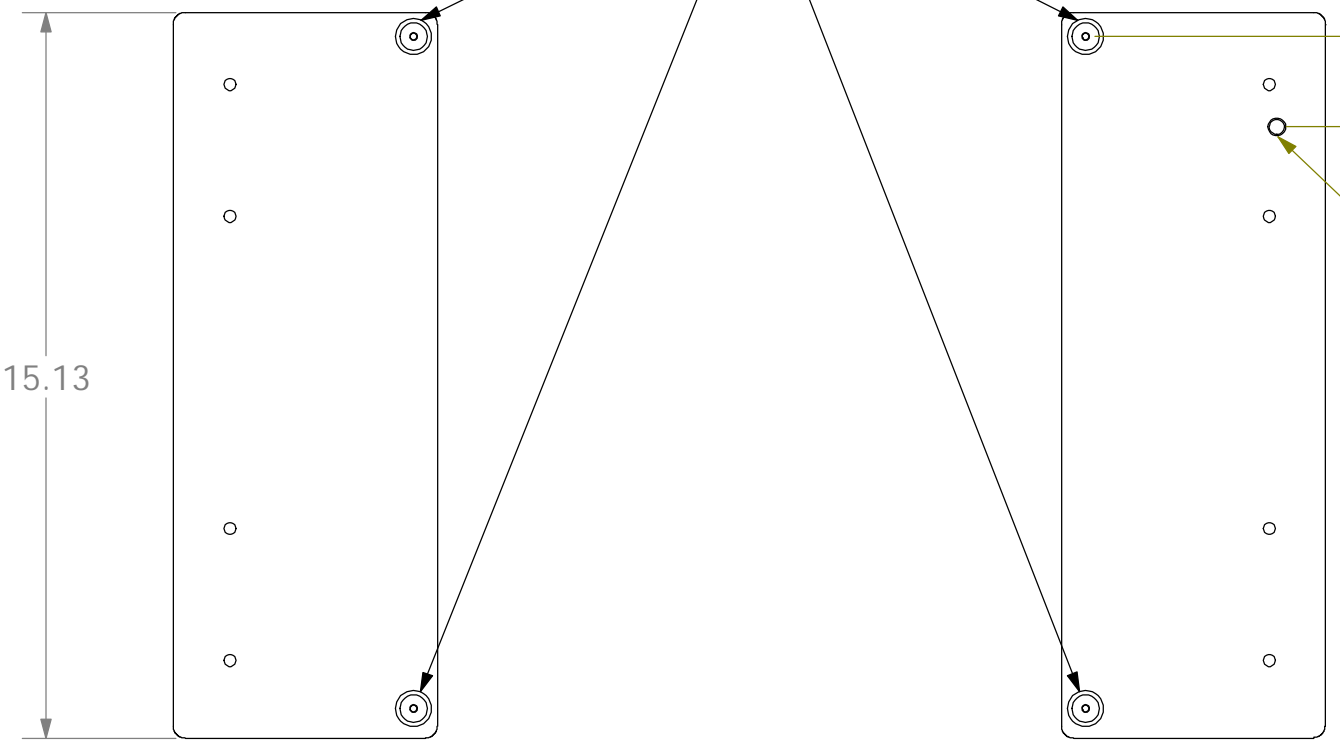

1 2 3 4 5 6 7 8

PSB-2303

D

D

C

C

MOUNTING BUTTONS FIT INTO TEARDROP SLOTS ON MOUNT

.81

B

B

A

A

CHIEF MANUFACTURING INC.
 MOUNT ORDER NUMBER IS PSB-2303
 PHONE: 1-800-582-6480

SHEET SCALE = 1:4

THE INFORMATION AND DESIGNS CONTAINED IN THIS DRAWING ARE CONFIDENTIAL AND THE PROPRIETARY PROPERTY OF CHIEF MFG., INC. NEITHER THIS DESIGN NOR ANY INFORMATION CONTAINED IN THIS DRAWING MAY BE REPRODUCED OR DISCLOSED TO OTHERS WITHOUT THE EXPRESS WRITTEN CONSENT OF CHIEF MFG., INC.

 CHIEF MANUFACTURING, INC. <small>8401 EAGLE CREEK PKWY STE. 700, SAVAGE, MN 55378 1.800.582.6480 * FAX 1.877.894.6918</small>	
TITLE	
CUSTOMER PRINT PSB-2303	
SIZE	DWG. NO.
B	PSB-2303

1 2 3 4 5 6 7 8