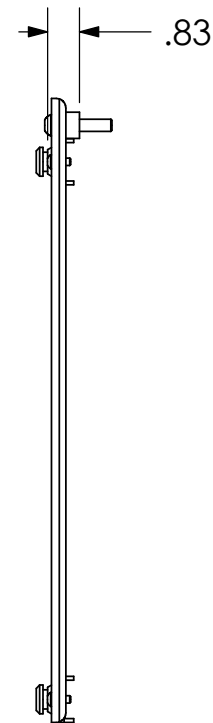

1 2 3 4 5 6 7 8

D
C
B
A

PSB-2304
D
C
B
A

MOUNTING BUTTONS FIT INTO TEARDROP SLOTS ON MOUNT

CHIEF MANUFACTURING INC.
MOUNT ORDER NUMBER IS PSB-2304
PHONE: 1-800-582-6480

SHEET SCALE = 1:5

THE INFORMATION AND DESIGNS CONTAINED IN THIS DRAWING ARE CONFIDENTIAL AND THE PROPRIETARY PROPERTY OF CHIEF MFG., INC. NEITHER THIS DESIGN NOR ANY INFORMATION CONTAINED IN THIS DRAWING MAY BE REPRODUCED OR DISCLOSED TO OTHERS WITHOUT THE EXPRESS WRITTEN CONSENT OF CHIEF MFG., INC.

 CHIEF MANUFACTURING, INC. <small>8401 EAGLE CREEK PKWY STE. 700, SAVAGE, MN 55378 1.800.582.6480 * FAX 1.877.894.6918</small>	
<small>TITLE</small> CUSTOMER PRINT PSB-2304	
<small>SIZE</small> B	<small>DWG. NO.</small> PSB-2304

1 2 3 4 5 6 7 8