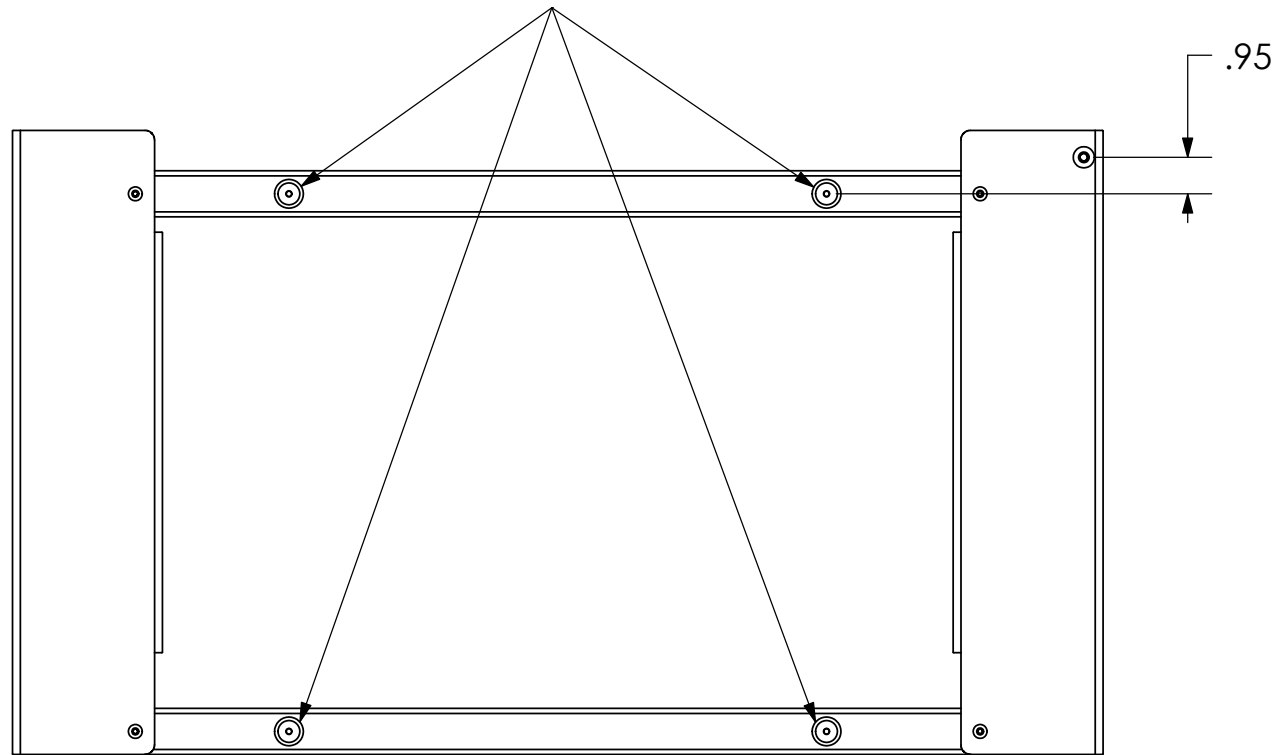

1 2 3 4 5 6 7 8

D
C
B
A

PSB-2304
D
C
B
A

MOUNTING BUTTONS FIT INTO TEARDROP SLOTS ON MOUNT

CHIEF MANUFACTURING INC.
MOUNT ORDER NUMBER IS PSB-2304
PHONE: 1-800-582-6480

SHEET SCALE = 1:5

THE INFORMATION AND DESIGNS CONTAINED IN THIS DRAWING ARE CONFIDENTIAL AND THE PROPRIETARY PROPERTY OF CHIEF MFG., INC. NEITHER THIS DESIGN NOR ANY INFORMATION CONTAINED IN THIS DRAWING MAY BE REPRODUCED OR DISCLOSED TO OTHERS WITHOUT THE EXPRESS WRITTEN CONSENT OF CHIEF MFG., INC.