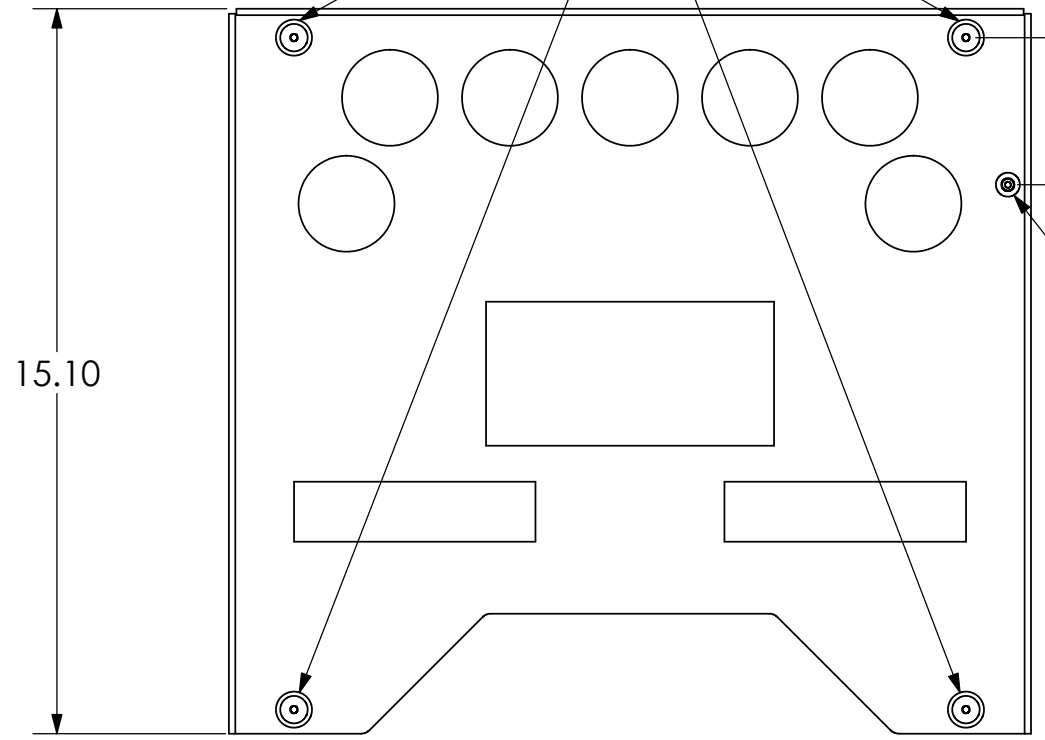

1 2 3 4 5 6 7 8

PSB-2307

MOUNTING BUTTONS FIT INTO TEARDROP SLOTS ON MOUNT

3.06

MOUNTING HOLE IN BACK OF DISPLAY

1.43

**CHIEF MANUFACTURING INC.**  
**MOUNT ORDER NUMBER IS PSB-2307**  
**PHONE: 1-800-582-6480**

SHEET SCALE = 1:4

THE INFORMATION AND DESIGNS CONTAINED IN THIS DRAWING ARE CONFIDENTIAL AND THE PROPRIETARY PROPERTY OF CHIEF MFG., INC. NEITHER THIS DESIGN NOR ANY INFORMATION CONTAINED IN THIS DRAWING MAY BE REPRODUCED OR DISCLOSED TO OTHERS WITHOUT THE EXPRESS WRITTEN CONSENT OF CHIEF MFG., INC.