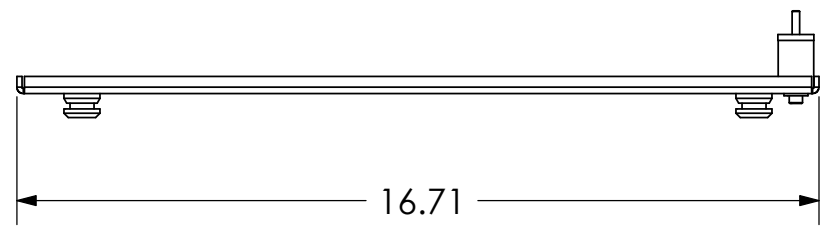

1 2 3 4 5 6 7 8

PSB-2307

MOUNTING BUTTONS FIT INTO TEARDROP SLOTS ON MOUNT

3.06

MOUNTING HOLE IN BACK OF DISPLAY

1.43

**CHIEF MANUFACTURING INC.**  
**MOUNT ORDER NUMBER IS PSB-2307**  
**PHONE: 1-800-582-6480**

SHEET SCALE = 1:4

THE INFORMATION AND DESIGNS CONTAINED IN THIS DRAWING ARE CONFIDENTIAL AND THE PROPRIETARY PROPERTY OF CHIEF MFG., INC. NEITHER THIS DESIGN NOR ANY INFORMATION CONTAINED IN THIS DRAWING MAY BE REPRODUCED OR DISCLOSED TO OTHERS WITHOUT THE EXPRESS WRITTEN CONSENT OF CHIEF MFG., INC.