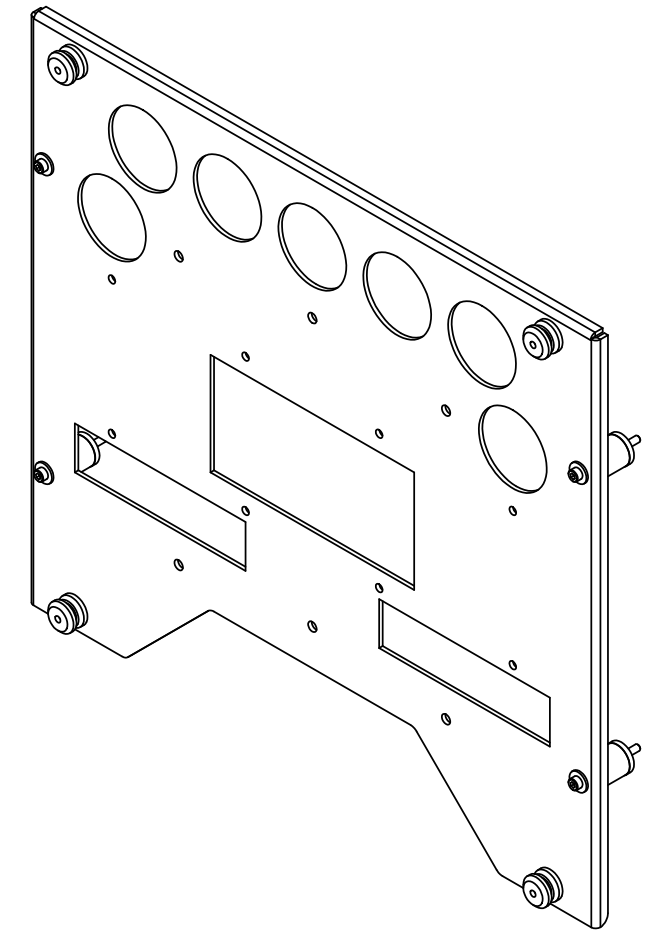

1 2 3 4 5 6 7 8

PSB-2307

MOUNTING BUTTONS FIT INTO TEARDROP SLOTS ON MOUNT

3.06

MOUNTING HOLE IN BACK OF DISPLAY

1.43

**CHIEF MANUFACTURING INC.**  
**MOUNT ORDER NUMBER IS PSB-2307**  
**PHONE: 1-800-582-6480**

SHEET SCALE = 1:4

THE INFORMATION AND DESIGNS CONTAINED IN THIS DRAWING ARE CONFIDENTIAL AND THE PROPRIETARY PROPERTY OF CHIEF MFG., INC. NEITHER THIS DESIGN NOR ANY INFORMATION CONTAINED IN THIS DRAWING MAY BE REPRODUCED OR DISCLOSED TO OTHERS WITHOUT THE EXPRESS WRITTEN CONSENT OF CHIEF MFG., INC.