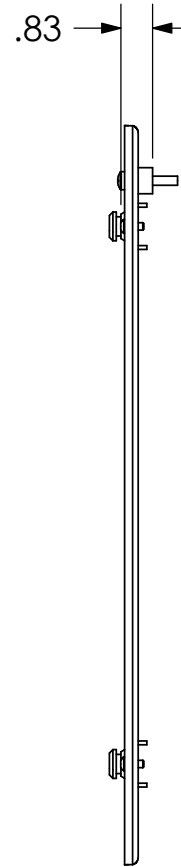

MOUNTING HOLE IN BACK OF DISPLAY

MOUNTING BUTTONS FIT INTO TEARDROP SLOTS ON MOUNT

.83

CHIEF MANUFACTURING INC.
MOUNT ORDER NUMBER IS PSB-2309
PHONE: 1-800-582-6480

SHEET SCALE = 1:5

THE INFORMATION AND DESIGNS CONTAINED IN THIS DRAWING ARE CONFIDENTIAL AND THE PROPRIETARY PROPERTY OF CHIEF MFG., INC. NEITHER THIS DESIGN NOR ANY INFORMATION CONTAINED IN THIS DRAWING MAY BE REPRODUCED OR DISCLOSED TO OTHERS WITHOUT THE EXPRESS WRITTEN CONSENT OF CHIEF MFG., INC.

	CHIEF MANUFACTURING, INC. <small>8401 EAGLE CREEK PKWY STE. 700, SAVAGE, MN 55378 1.800.582.6480 * FAX 1.877.894.6918</small>
	TITLE CUSTOMER PRINT PSB-2309
SIZE B	DWG. NO. PSB-2309