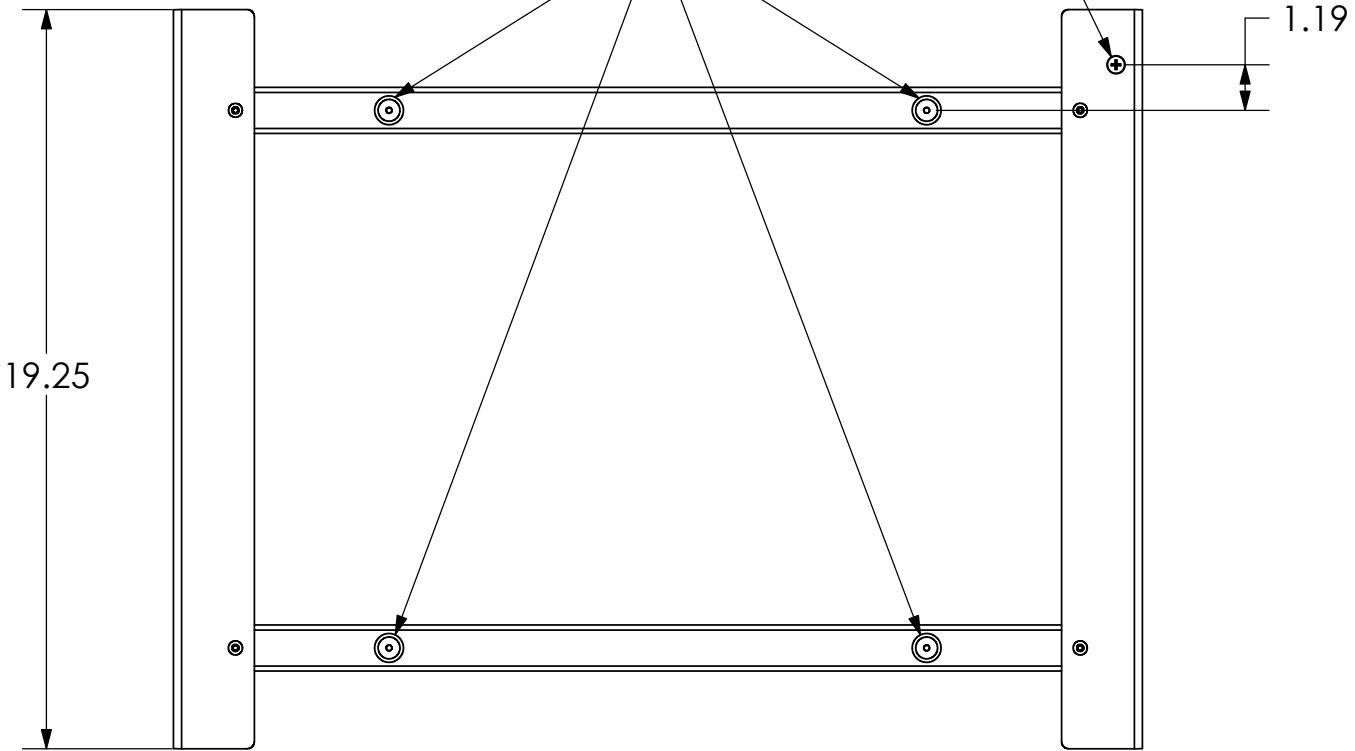

MOUNTING HOLE IN BACK OF DISPLAY

MOUNTING BUTTONS FIT INTO TEARDROP SLOTS ON MOUNT

.83

CHIEF MANUFACTURING INC.
MOUNT ORDER NUMBER IS PSB-2309
PHONE: 1-800-582-6480

SHEET SCALE = 1:5

THE INFORMATION AND DESIGNS CONTAINED IN THIS DRAWING ARE CONFIDENTIAL AND THE PROPRIETARY PROPERTY OF CHIEF MFG., INC. NEITHER THIS DESIGN NOR ANY INFORMATION CONTAINED IN THIS DRAWING MAY BE REPRODUCED OR DISCLOSED TO OTHERS WITHOUT THE EXPRESS WRITTEN CONSENT OF CHIEF MFG., INC.

	CHIEF MANUFACTURING, INC. <small>8401 EAGLE CREEK PKWY STE. 700, SAVAGE, MN 55378 1.800.582.6480 * FAX 1.877.894.6918</small>
	TITLE CUSTOMER PRINT PSB-2309
SIZE B	DWG. NO. PSB-2309