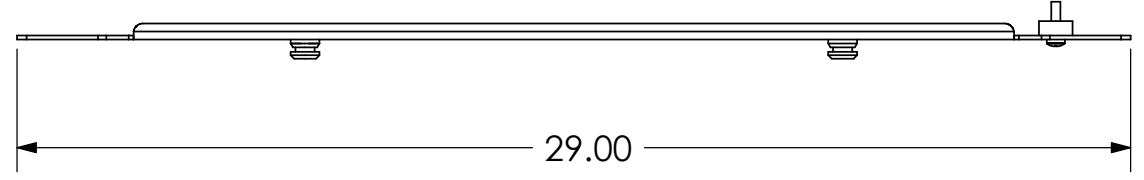

1 2 3 4 5 6 7 8

PSB-2321

MOUNTING BUTTONS FIT INTO TEARDROP SLOTS ON MOUNT

MOUNTING HOLE IN BACK OF DISPLAY

1.68 WITH MEDIA BOX

.68 NO MEDIA BOX

.78

D

C

B

A

**CHIEF MANUFACTURING INC.**  
**MOUNT ORDER NUMBER IS PSB-2321**  
**PHONE: 1-800-582-6480**

SHEET SCALE = 1:5

THE INFORMATION AND DESIGNS CONTAINED IN THIS DRAWING ARE CONFIDENTIAL AND THE PROPRIETARY PROPERTY OF CHIEF MFG., INC. NEITHER THIS DESIGN NOR ANY INFORMATION CONTAINED IN THIS DRAWING MAY BE REPRODUCED OR DISCLOSED TO OTHERS WITHOUT THE EXPRESS WRITTEN CONSENT OF CHIEF MFG., INC.