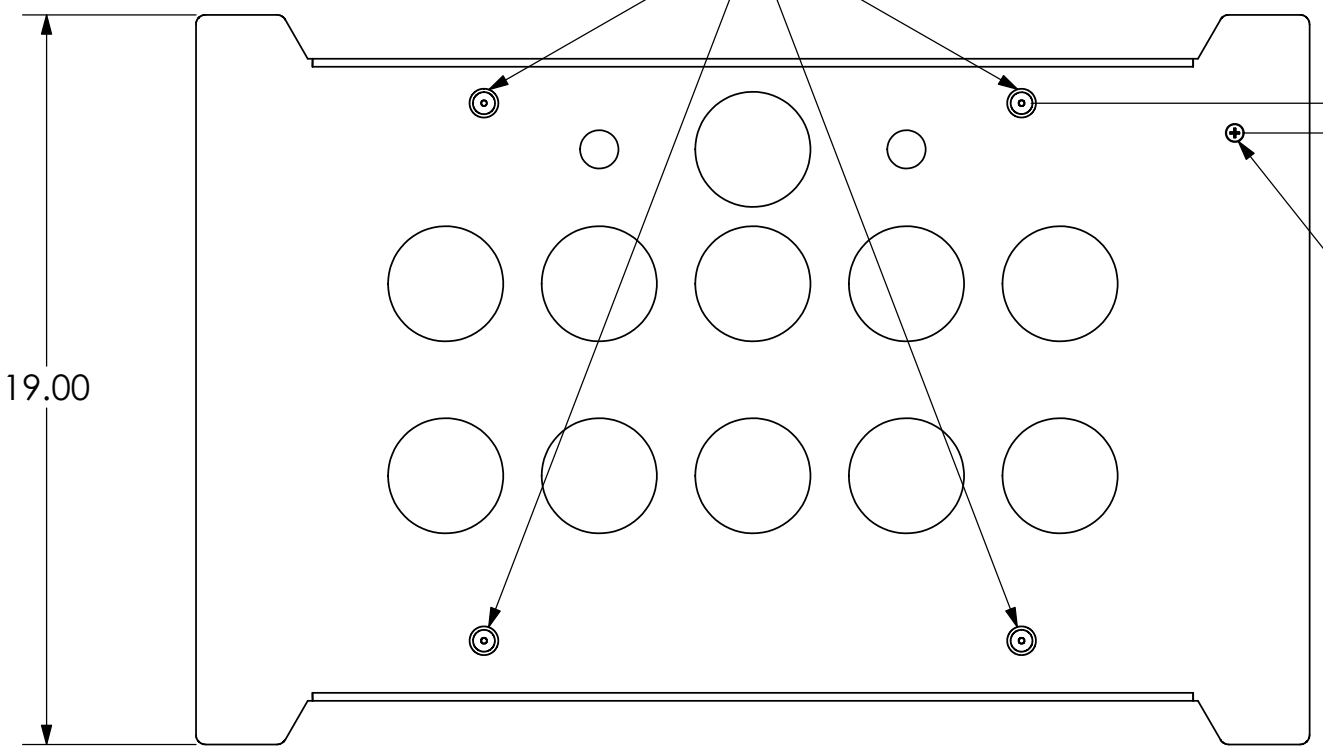

1 2 3 4 5 6 7 8

PSB-2321

MOUNTING BUTTONS FIT INTO TEARDROP SLOTS ON MOUNT

MOUNTING HOLE IN BACK OF DISPLAY

1.68 WITH MEDIA BOX

.68 NO MEDIA BOX

.78

D

C

B

A

**CHIEF MANUFACTURING INC.**  
**MOUNT ORDER NUMBER IS PSB-2321**  
**PHONE: 1-800-582-6480**

SHEET SCALE = 1:5

THE INFORMATION AND DESIGNS CONTAINED IN THIS DRAWING ARE CONFIDENTIAL AND THE PROPRIETARY PROPERTY OF CHIEF MFG., INC. NEITHER THIS DESIGN NOR ANY INFORMATION CONTAINED IN THIS DRAWING MAY BE REPRODUCED OR DISCLOSED TO OTHERS WITHOUT THE EXPRESS WRITTEN CONSENT OF CHIEF MFG., INC.