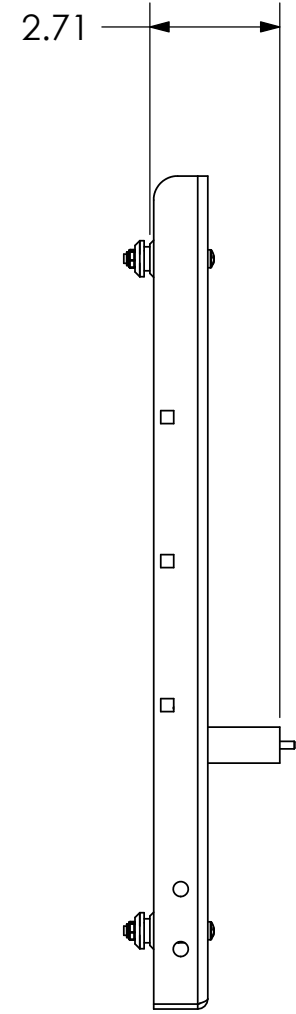

MOUNTING BUTTONS FIT INTO TEARDROP SLOTS ON MOUNT

MOUNTING HOLE IN BACK OF DISPLAY

**CHIEF MANUFACTURING INC.**  
**MOUNT ORDER NUMBER IS PSB-2323**  
**PHONE: 1-800-582-6480**

SHEET SCALE = 1:4

THE INFORMATION AND DESIGNS CONTAINED IN THIS DRAWING ARE CONFIDENTIAL AND THE PROPRIETARY PROPERTY OF CHIEF MFG., INC. NEITHER THIS DESIGN NOR ANY INFORMATION CONTAINED IN THIS DRAWING MAY BE REPRODUCED OR DISCLOSED TO OTHERS WITHOUT THE EXPRESS WRITTEN CONSENT OF CHIEF MFG., INC.

CHIEF	 <b>CHIEF</b> MANUFACTURING, INC. <small>8401 EAGLE CREEK PKWY STE. 700, SAVAGE, MN 55378        1.800.582.6480 * FAX 1.877.894.6918</small>
	<small>TITLE</small> <b>CUSTOMER PRINT</b> <b>PSB-2323</b>
<small>SIZE</small> <b>B</b>	<small>DWG. NO.</small> <b>PSB-2323</b>