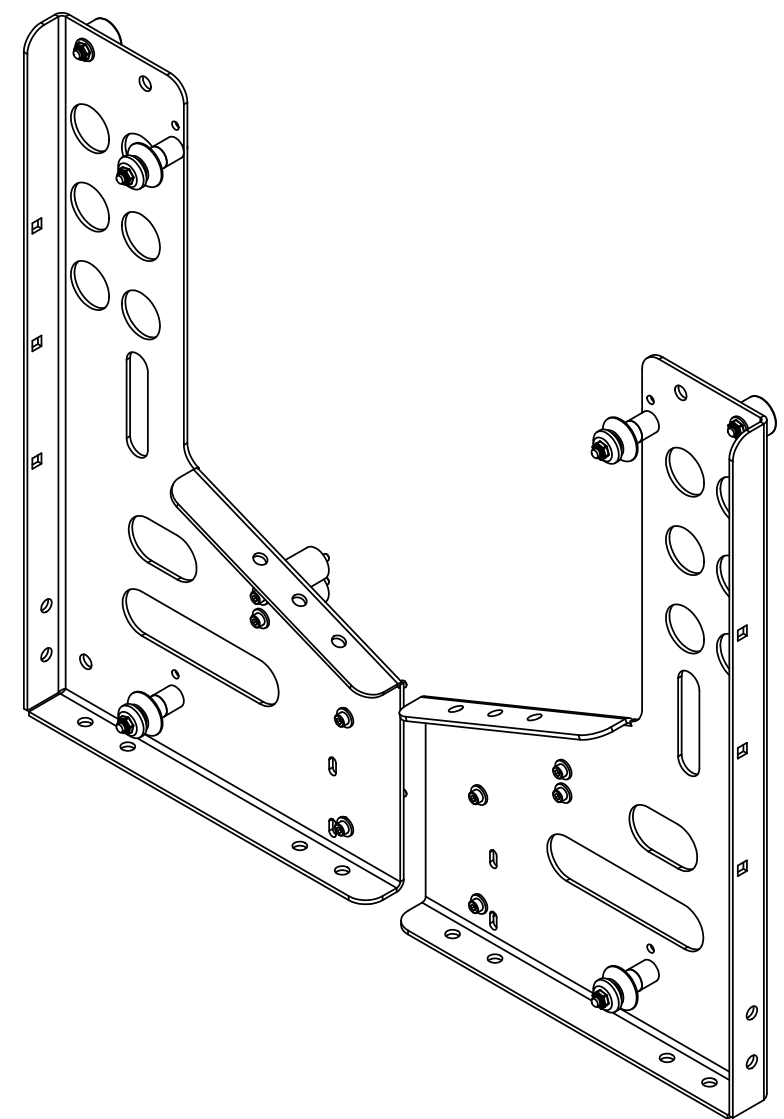

MOUNTING BUTTONS FIT INTO TEARDROP SLOTS ON MOUNT

MOUNTING HOLE IN BACK OF DISPLAY

**CHIEF MANUFACTURING INC.**  
**MOUNT ORDER NUMBER IS PSB-2323**  
**PHONE: 1-800-582-6480**

SHEET SCALE = 1:4

THE INFORMATION AND DESIGNS CONTAINED IN THIS DRAWING ARE CONFIDENTIAL AND THE PROPRIETARY PROPERTY OF CHIEF MFG., INC. NEITHER THIS DESIGN NOR ANY INFORMATION CONTAINED IN THIS DRAWING MAY BE REPRODUCED OR DISCLOSED TO OTHERS WITHOUT THE EXPRESS WRITTEN CONSENT OF CHIEF MFG., INC.

CHIEF	 <b>CHIEF</b> MANUFACTURING, INC. <small>8401 EAGLE CREEK PKWY STE. 700, SAVAGE, MN 55378        1.800.582.6480 * FAX 1.877.894.6918</small>
	<small>TITLE</small> <b>CUSTOMER PRINT</b> <b>PSB-2323</b>
<small>SIZE</small> <b>B</b>	<small>DWG. NO.</small> <b>PSB-2323</b>