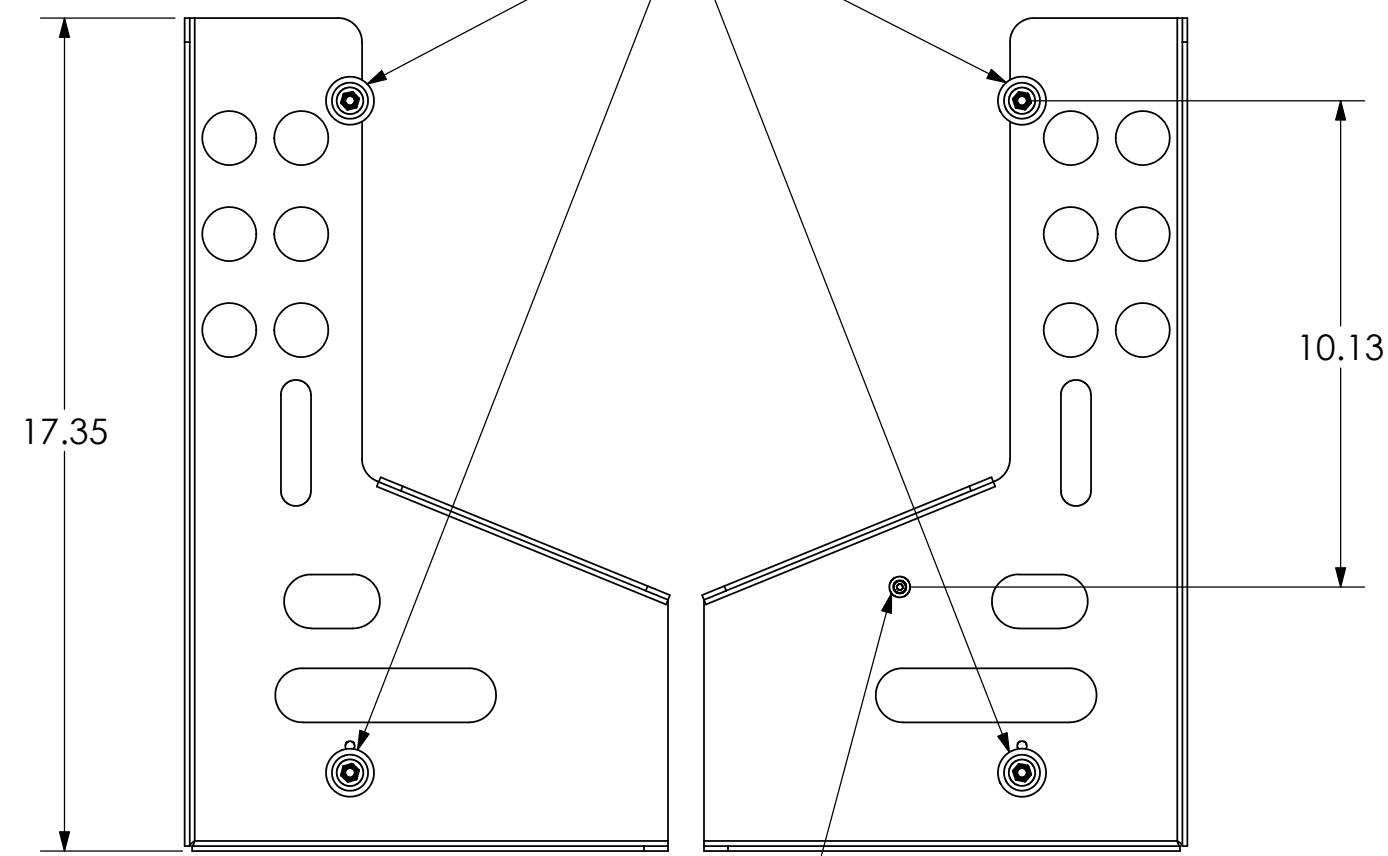

MOUNTING BUTTONS FIT INTO TEARDROP SLOTS ON MOUNT

MOUNTING HOLE IN BACK OF DISPLAY

**CHIEF MANUFACTURING INC.**  
**MOUNT ORDER NUMBER IS PSB-2323**  
**PHONE: 1-800-582-6480**

SHEET SCALE = 1:4

THE INFORMATION AND DESIGNS CONTAINED IN THIS DRAWING ARE CONFIDENTIAL AND THE PROPRIETARY PROPERTY OF CHIEF MFG., INC. NEITHER THIS DESIGN NOR ANY INFORMATION CONTAINED IN THIS DRAWING MAY BE REPRODUCED OR DISCLOSED TO OTHERS WITHOUT THE EXPRESS WRITTEN CONSENT OF CHIEF MFG., INC.

CHIEF	 <b>CHIEF</b> MANUFACTURING, INC. <small>8401 EAGLE CREEK PKWY STE. 700, SAVAGE, MN 55378        1.800.582.6480 * FAX 1.877.894.6918</small>
	<small>TITLE</small> <b>CUSTOMER PRINT</b> <b>PSB-2323</b>
<small>SIZE</small> <b>B</b>	<small>DWG. NO.</small> <b>PSB-2323</b>