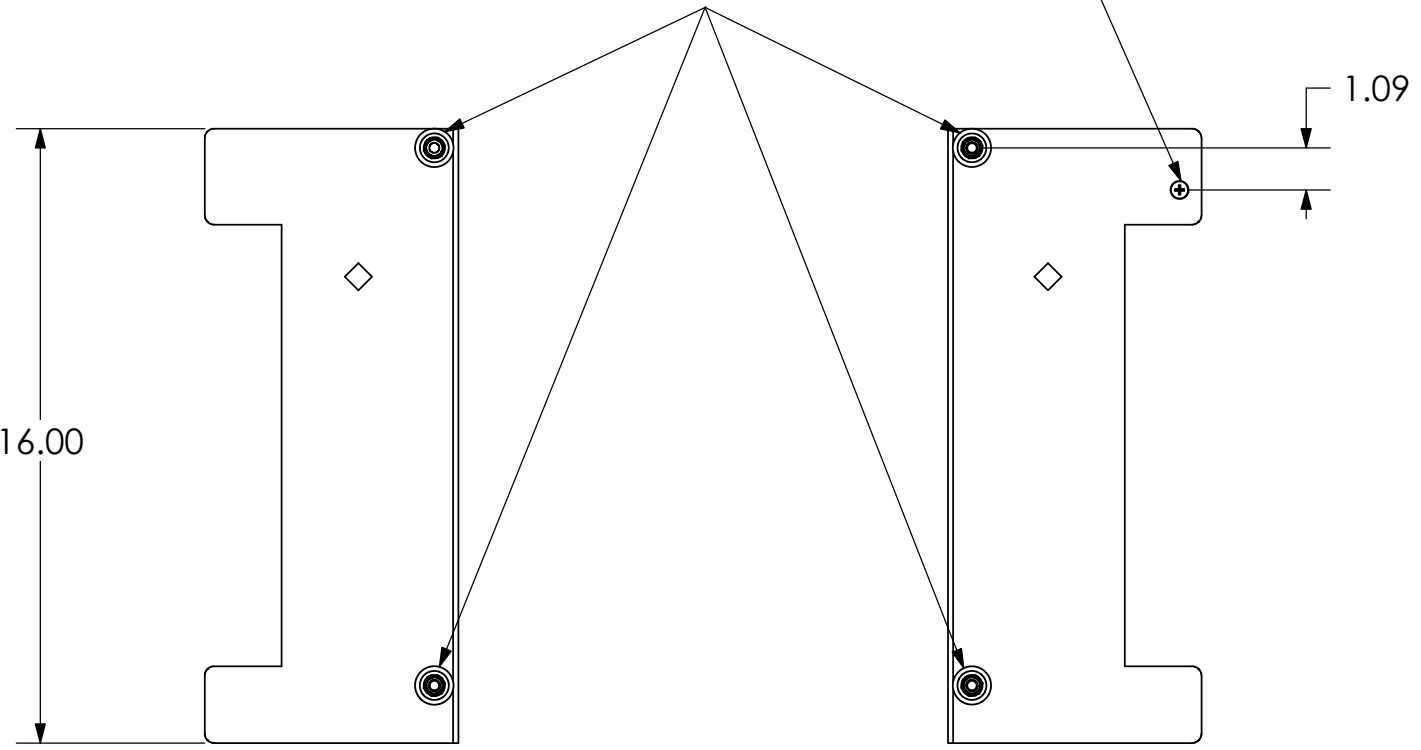

MOUNTING HOLE IN BACK OF DISPLAY

MOUNTING BUTTONS FIT INTO TEARDROP SLOTS ON MOUNT

CHIEF MANUFACTURING INC.
MOUNT ORDER NUMBER IS PSB-2330
PHONE: 1-800-582-6480

SHEET SCALE = 1:5

THE INFORMATION AND DESIGNS CONTAINED IN THIS DRAWING ARE CONFIDENTIAL AND THE PROPRIETARY PROPERTY OF CHIEF MFG., INC. NEITHER THIS DESIGN NOR ANY INFORMATION CONTAINED IN THIS DRAWING MAY BE REPRODUCED OR DISCLOSED TO OTHERS WITHOUT THE EXPRESS WRITTEN CONSENT OF CHIEF MFG., INC.

 CHIEF MANUFACTURING, INC. <small>8401 EAGLE CREEK PKWY STE. 700, SAVAGE, MN 55378 1.800.582.6480 * FAX 1.877.894.6918</small>	
<small>TITLE</small> CUSTOMER PRINT PSB-2330	
<small>SIZE</small> B	<small>DWG. NO.</small> PSB-2330