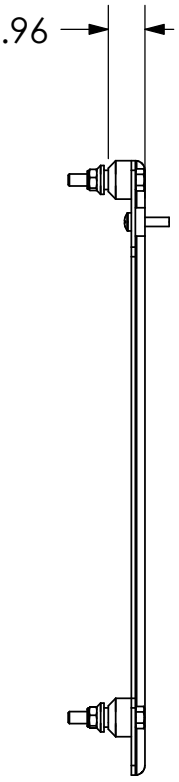

MOUNTING HOLE IN BACK OF DISPLAY

MOUNTING BUTTONS FIT INTO TEARDROP SLOTS ON MOUNT

CHIEF MANUFACTURING INC.
MOUNT ORDER NUMBER IS PSB-2330
PHONE: 1-800-582-6480

SHEET SCALE = 1:5

THE INFORMATION AND DESIGNS CONTAINED IN THIS DRAWING ARE CONFIDENTIAL AND THE PROPRIETARY PROPERTY OF CHIEF MFG., INC. NEITHER THIS DESIGN NOR ANY INFORMATION CONTAINED IN THIS DRAWING MAY BE REPRODUCED OR DISCLOSED TO OTHERS WITHOUT THE EXPRESS WRITTEN CONSENT OF CHIEF MFG., INC.

 CHIEF MANUFACTURING, INC. <small>8401 EAGLE CREEK PKWY STE. 700, SAVAGE, MN 55378 1.800.582.6480 * FAX 1.877.894.6918</small>	
<small>TITLE</small> CUSTOMER PRINT PSB-2330	
<small>SIZE</small> B	<small>DWG. NO.</small> PSB-2330