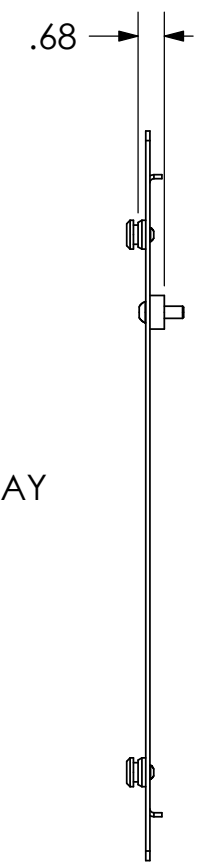

MOUNTING BUTTONS FIT INTO TEARDROP SLOTS ON MOUNT

MOUNTING HOLE IN BACK OF DISPLAY

CHIEF MANUFACTURING INC.
MOUNT ORDER NUMBER IS PSB-2331
PHONE: 1-800-582-6480

SHEET SCALE = 1:5

THE INFORMATION AND DESIGNS CONTAINED IN THIS DRAWING ARE CONFIDENTIAL AND THE PROPRIETARY PROPERTY OF CHIEF MFG., INC. NEITHER THIS DESIGN NOR ANY INFORMATION CONTAINED IN THIS DRAWING MAY BE REPRODUCED OR DISCLOSED TO OTHERS WITHOUT THE EXPRESS WRITTEN CONSENT OF CHIEF MFG., INC.

 CHIEF MANUFACTURING, INC. <small>8401 EAGLE CREEK PKWY STE. 700, SAVAGE, MN 55378 1.800.582.6480 * FAX 1.877.894.6918</small>	
<small>TITLE</small> CUSTOMER PRINT PSB-2331	
<small>SIZE</small> B	<small>DWG. NO.</small> PSB-2331