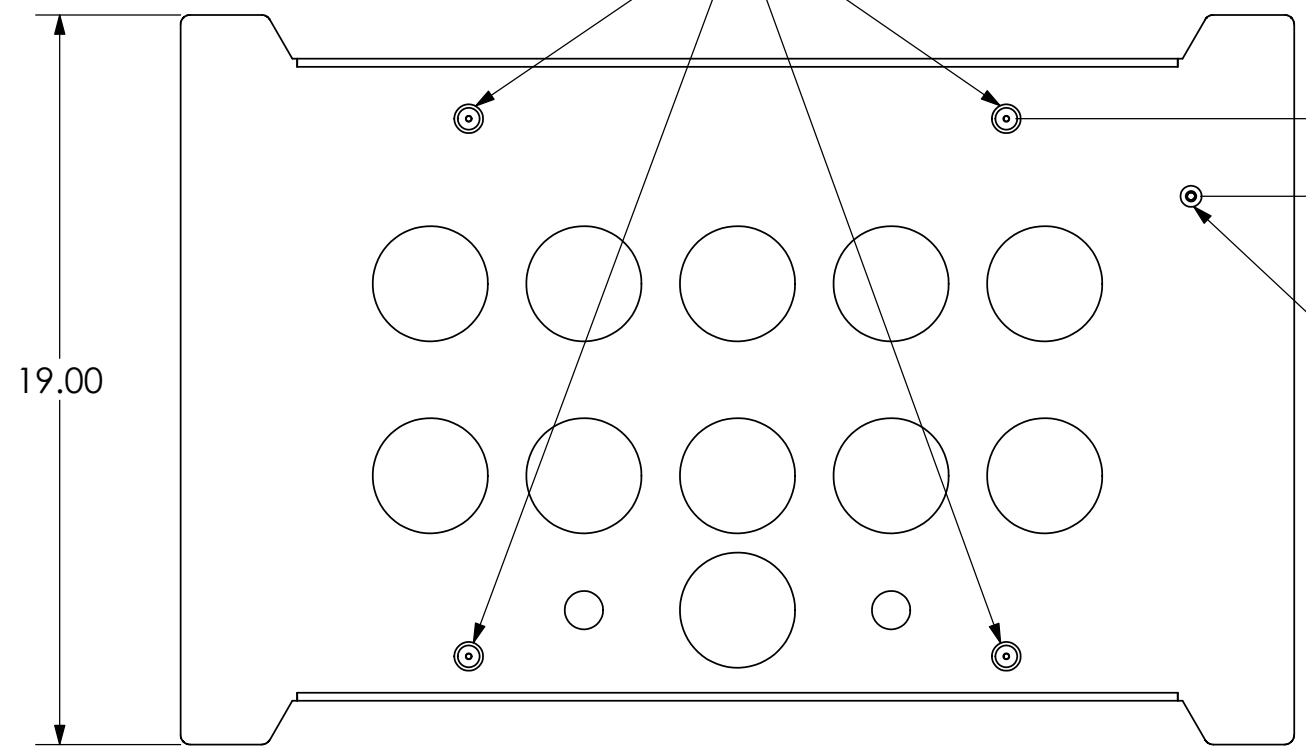

MOUNTING BUTTONS FIT INTO TEARDROP SLOTS ON MOUNT

MOUNTING HOLE IN BACK OF DISPLAY

CHIEF MANUFACTURING INC.
MOUNT ORDER NUMBER IS PSB-2331
PHONE: 1-800-582-6480

SHEET SCALE = 1:5

THE INFORMATION AND DESIGNS CONTAINED IN THIS DRAWING ARE CONFIDENTIAL AND THE PROPRIETARY PROPERTY OF CHIEF MFG., INC. NEITHER THIS DESIGN NOR ANY INFORMATION CONTAINED IN THIS DRAWING MAY BE REPRODUCED OR DISCLOSED TO OTHERS WITHOUT THE EXPRESS WRITTEN CONSENT OF CHIEF MFG., INC.

 CHIEF MANUFACTURING, INC. <small>8401 EAGLE CREEK PKWY STE. 700, SAVAGE, MN 55378 1.800.582.6480 * FAX 1.877.894.6918</small>	
<small>TITLE</small> CUSTOMER PRINT PSB-2331	
<small>SIZE</small> B	<small>DWG. NO.</small> PSB-2331