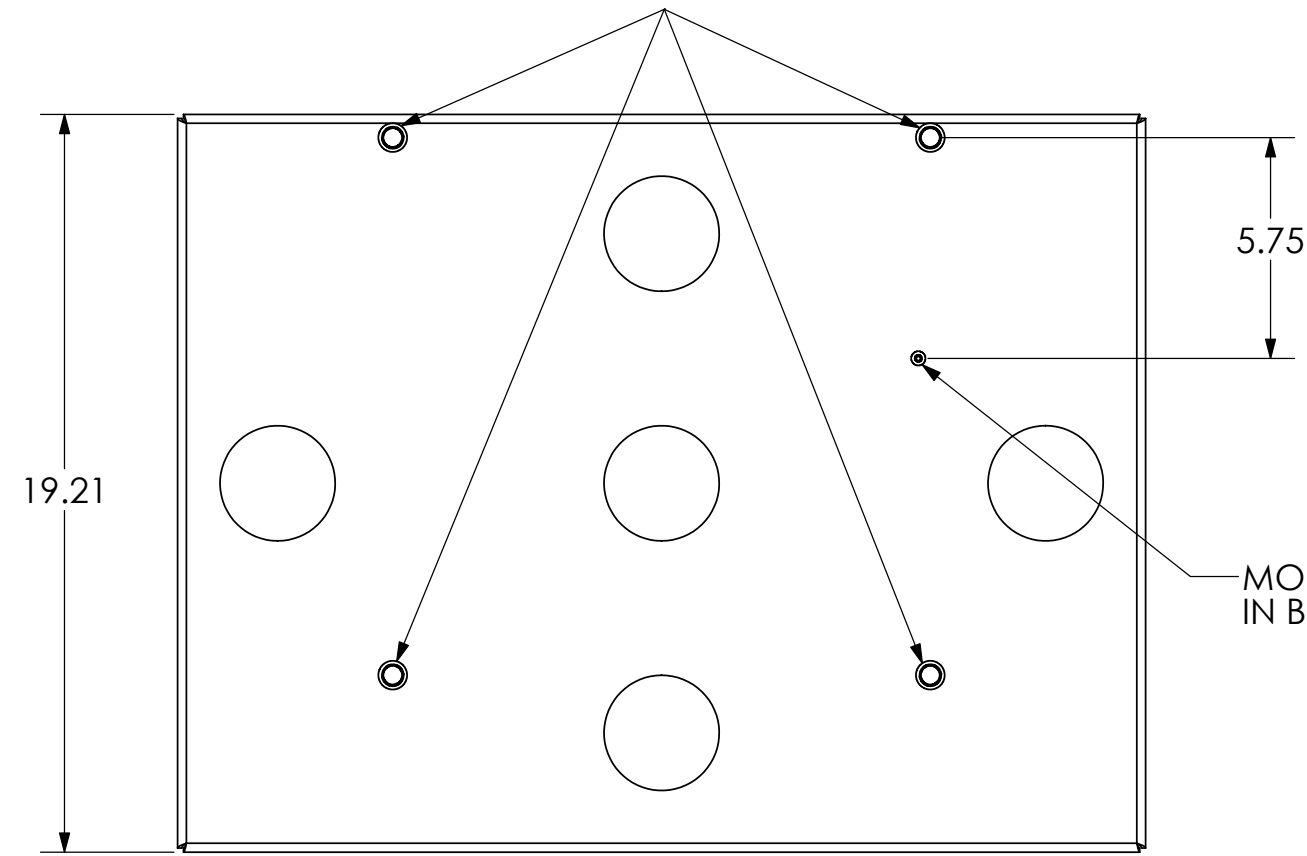

MOUNTING BUTTONS FIT INTO TEARDROP SLOTS ON MOUNT

**CHIEF MANUFACTURING INC.**  
**MOUNT ORDER NUMBER IS PSB-2391**  
**PHONE: 1-800-582-6480**

SHEET SCALE = 1:5

THE INFORMATION AND DESIGNS CONTAINED IN THIS DRAWING ARE CONFIDENTIAL AND THE PROPRIETARY PROPERTY OF CHIEF MFG., INC. NEITHER THIS DESIGN NOR ANY INFORMATION CONTAINED IN THIS DRAWING MAY BE REPRODUCED OR DISCLOSED TO OTHERS WITHOUT THE EXPRESS WRITTEN CONSENT OF CHIEF MFG., INC.

 <b>CHIEF</b> MANUFACTURING, INC. <small>8401 EAGLE CREEK PKWY STE. 700, SAVAGE, MN 55378          1.800.582.6480 * FAX 1.877.894.6918</small>	
<small>TITLE</small> <b>CUSTOMER PRINT          PSB-2391</b>	
<small>SIZE</small> <b>B</b>	<small>DWG. NO.</small> <b>PSB-2391</b>