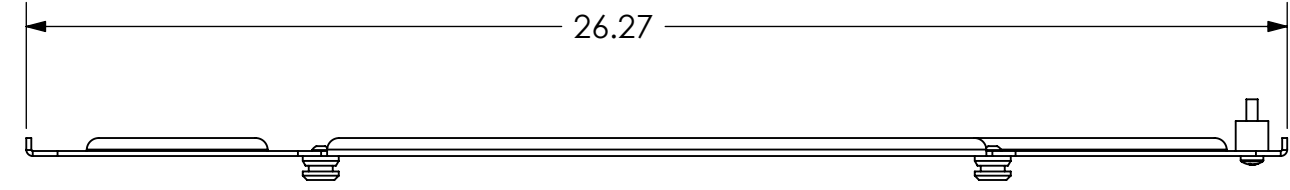

1 2 3 4 5 6 7 8

PSB-2510

D
C
B
A

MOUNTING HOLE IN BACK OF DISPLAY
 MOUNTING BUTTONS FIT INTO
 TEARDROP SLOTS ON MOUNT

D
C
B
A

CHIEF MANUFACTURING INC.
MOUNT ORDER NUMBER IS PSB-2510
PHONE: 1-800-582-6480

SHEET SCALE = 1:4