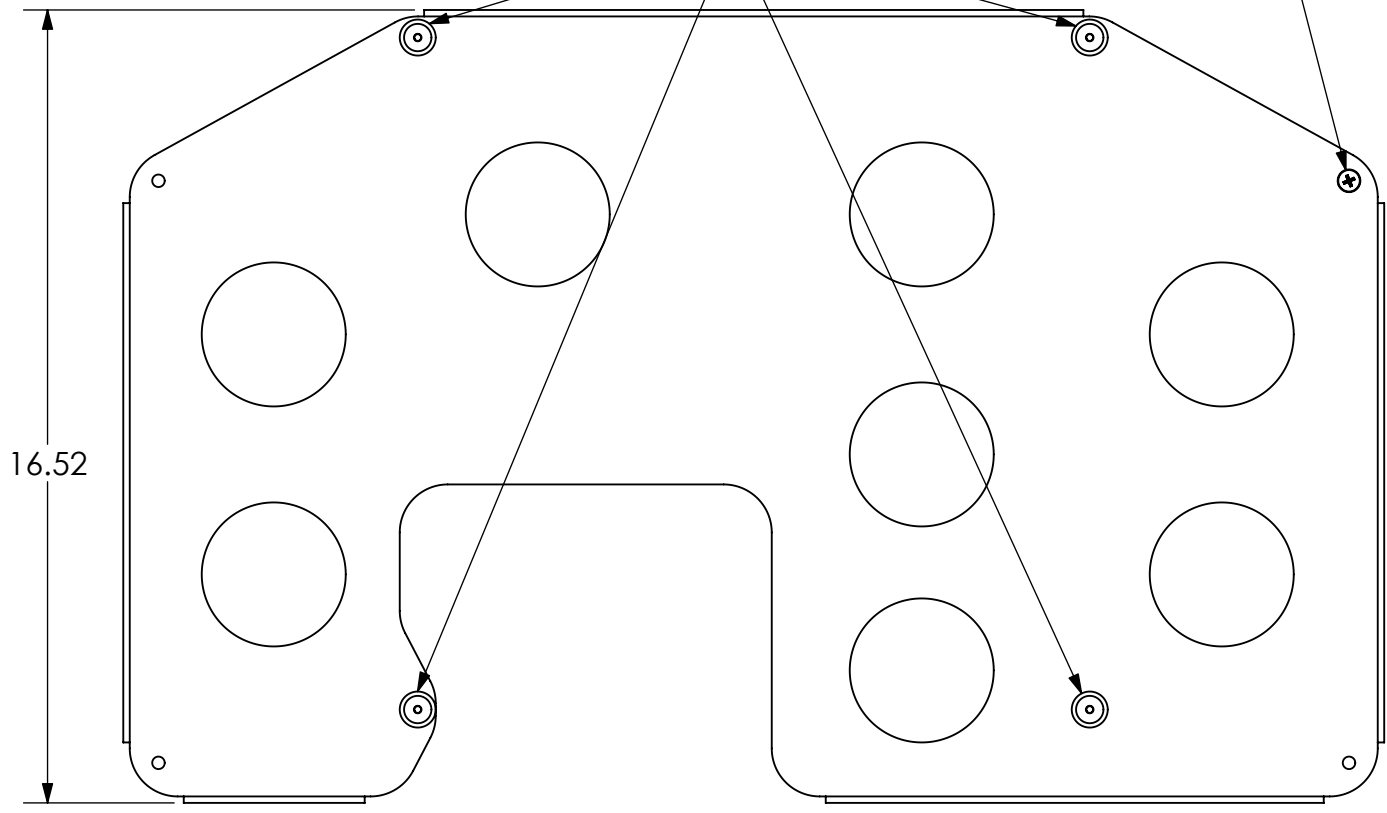

1 2 3 4 5 6 7 8

PSB-2510

D
C
B
A

MOUNTING HOLE IN BACK OF DISPLAY
 MOUNTING BUTTONS FIT INTO
 TEARDROP SLOTS ON MOUNT

D
C
B
A

CHIEF MANUFACTURING INC.
MOUNT ORDER NUMBER IS PSB-2510
PHONE: 1-800-582-6480

SHEET SCALE = 1:4