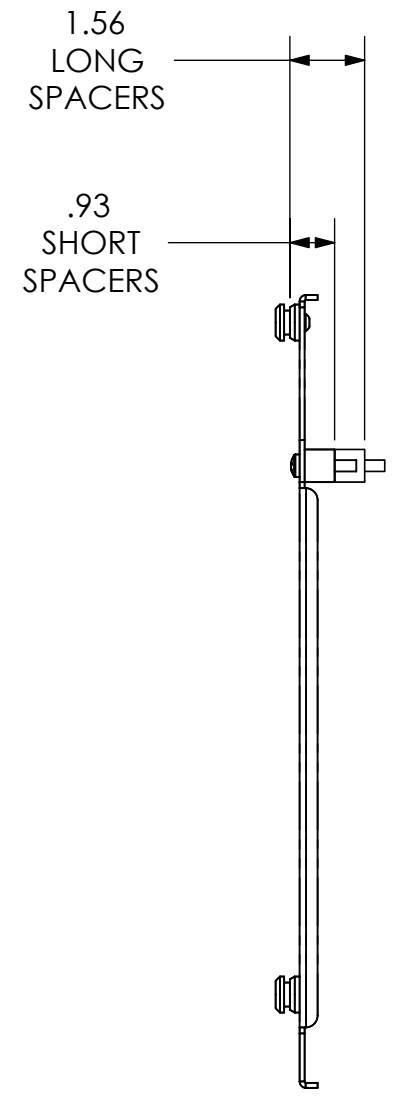

1 2 3 4 5 6 7 8

PSB-2510

D
C
B
A

MOUNTING HOLE IN BACK OF DISPLAY
 MOUNTING BUTTONS FIT INTO
 TEARDROP SLOTS ON MOUNT

D
C
B
A

CHIEF MANUFACTURING INC.
MOUNT ORDER NUMBER IS PSB-2510
PHONE: 1-800-582-6480

SHEET SCALE = 1:4