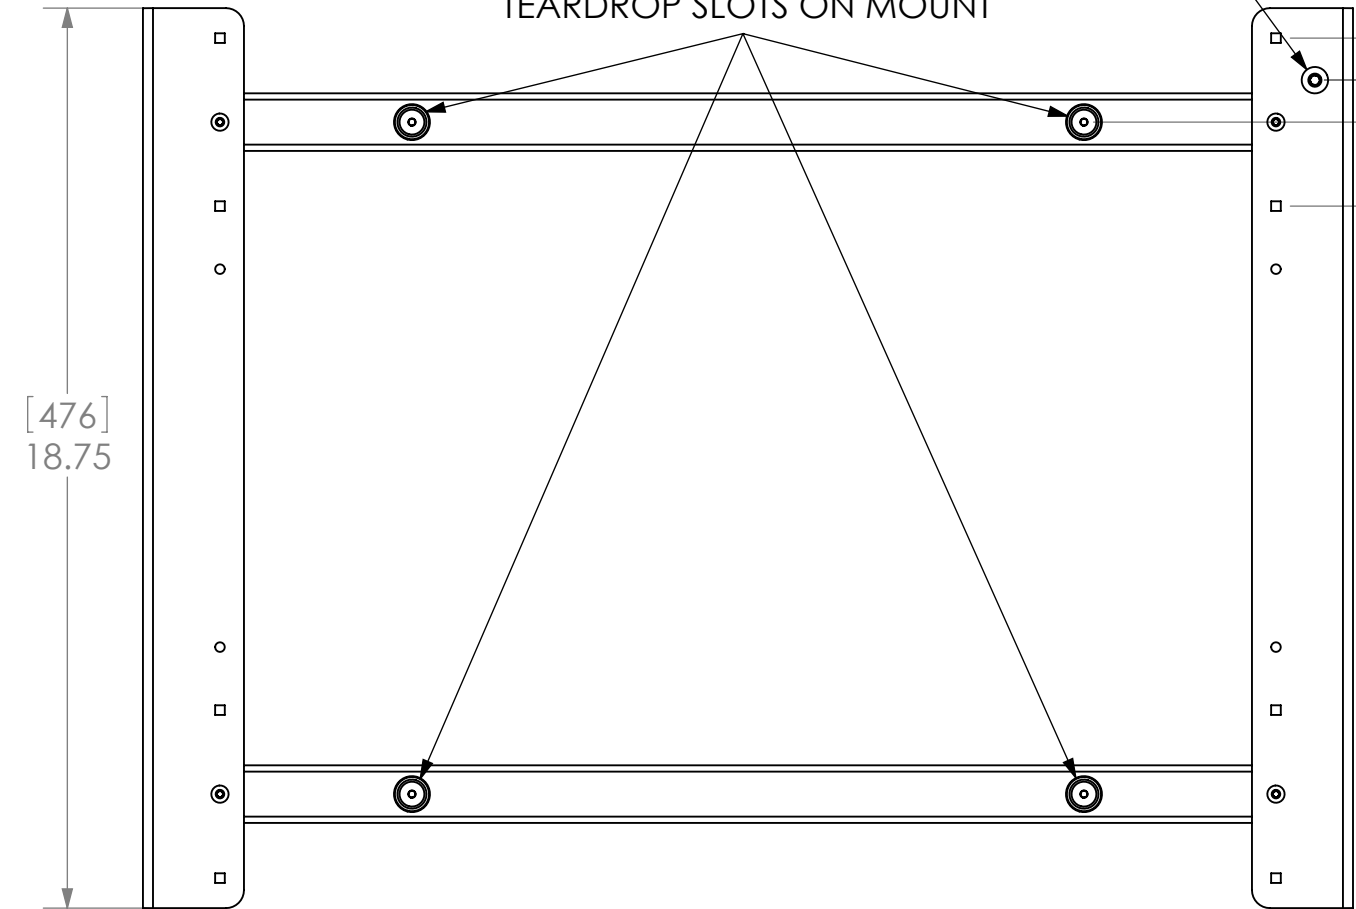

1 2 3 4 5 6 7 8

PSB-2534

MOUNTING HOLE IN BACK OF DISPLAY

MOUNTING BUTTONS FIT INTO TEARDROP SLOTS ON MOUNT

[22]
.88
TOP OFFSET

[22]
.87

[67]
2.62
BOTTOM
OFFSET

[27]
1.08
ADDED DEPTH

[43]
1.70
ADDED DEPTH
WITH EXTRA SPACER

CHIEF MANUFACTURING INC.
MOUNT ORDER NUMBER IS PSB-2534
PHONE: 1-800-582-6480

SHEET SCALE = 1:4

THE INFORMATION AND DESIGNS CONTAINED IN THIS DRAWING ARE CONFIDENTIAL AND THE PROPRIETARY PROPERTY OF CHIEF MFG., INC. NEITHER THIS DESIGN NOR ANY INFORMATION CONTAINED IN THIS DRAWING MAY BE REPRODUCED OR DISCLOSED TO OTHERS WITHOUT THE EXPRESS WRITTEN CONSENT OF CHIEF MFG., INC.

 CHIEF MANUFACTURING, INC. <small>8401 EAGLE CREEK PKWY STE. 700, SAVAGE, MN 55378 1.800.582.6480 * FAX 1.877.894.6918</small>	
TITLE	
CUSTOMER PRINT PSB-2534	
SIZE	DWG. NO.
B	PSB-2534

1 2 3 4 5 6 7 8

A