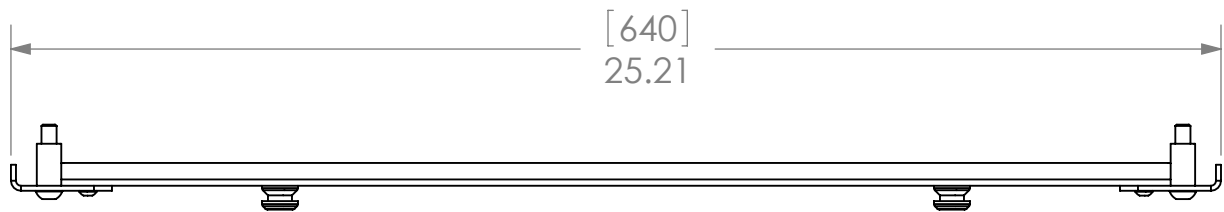

1 2 3 4 5 6 7 8

PSB-2534

MOUNTING HOLE IN BACK OF DISPLAY

MOUNTING BUTTONS FIT INTO TEARDROP SLOTS ON MOUNT

[22]
.88
TOP OFFSET

[22]
.87

[67]
2.62
BOTTOM
OFFSET

[27]
1.08
ADDED DEPTH

[43]
1.70
ADDED DEPTH
WITH EXTRA SPACER

CHIEF MANUFACTURING INC.
MOUNT ORDER NUMBER IS PSB-2534
PHONE: 1-800-582-6480

SHEET SCALE = 1:4

THE INFORMATION AND DESIGNS CONTAINED IN THIS DRAWING ARE CONFIDENTIAL AND THE PROPRIETARY PROPERTY OF CHIEF MFG., INC. NEITHER THIS DESIGN NOR ANY INFORMATION CONTAINED IN THIS DRAWING MAY BE REPRODUCED OR DISCLOSED TO OTHERS WITHOUT THE EXPRESS WRITTEN CONSENT OF CHIEF MFG., INC.