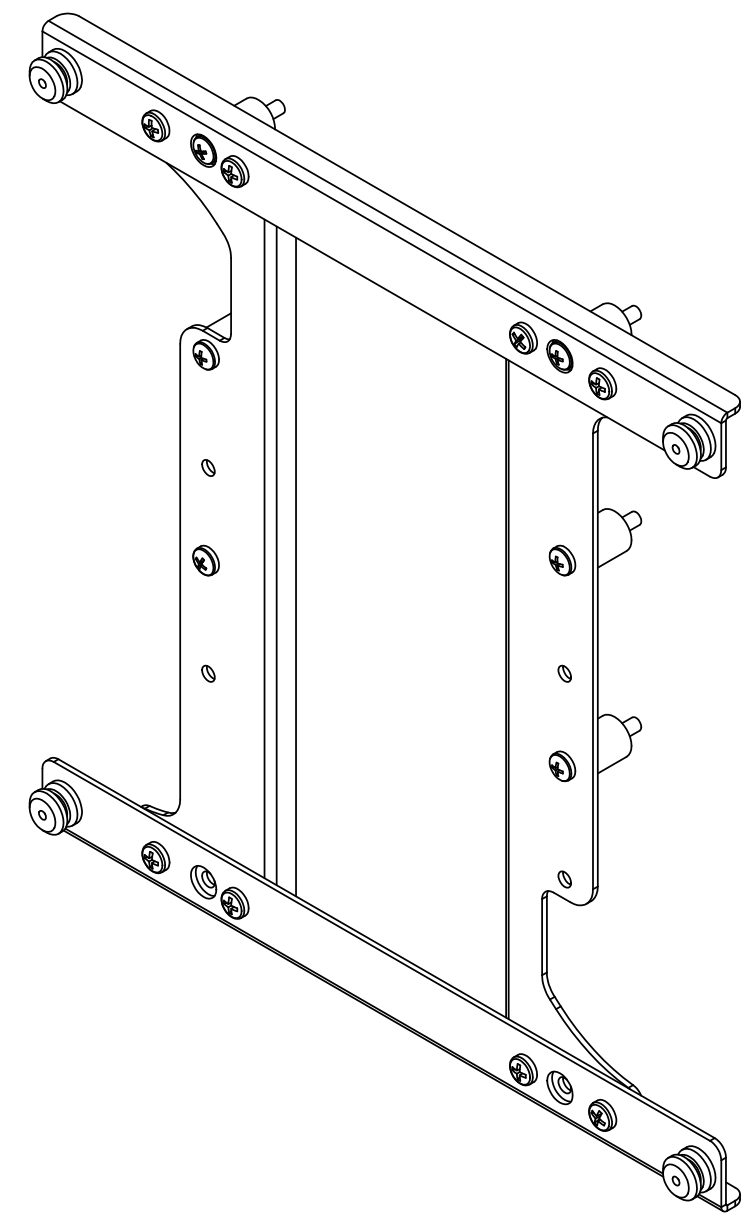

MOUNTING BUTTONS FIT INTO TEARDROP SLOTS ON MOUNT

MOUNTING BUTTON AND TOP SCREW ARE IN LINE

1.41

CHIEF MANUFACTURING INC.
MOUNT ORDER NUMBER IS PSB-2535
PHONE: 1-800-582-6480

SHEET SCALE = 1:3

THE INFORMATION AND DESIGNS CONTAINED IN THIS DRAWING ARE CONFIDENTIAL AND THE PROPRIETARY PROPERTY OF CHIEF MFG., INC. NEITHER THIS DESIGN NOR ANY INFORMATION CONTAINED IN THIS DRAWING MAY BE REPRODUCED OR DISCLOSED TO OTHERS WITHOUT THE EXPRESS WRITTEN CONSENT OF CHIEF MFG., INC.

CHIEF	MANUFACTURING, INC. 8401 EAGLE CREEK PKWY STE. 700, SAVAGE, MN 55378 1.800.582.6480 * FAX 1.877.894.6918
	TITLE CUSTOMER PRINT PSB-2535
SIZE B	DWG. NO. PSB-2535