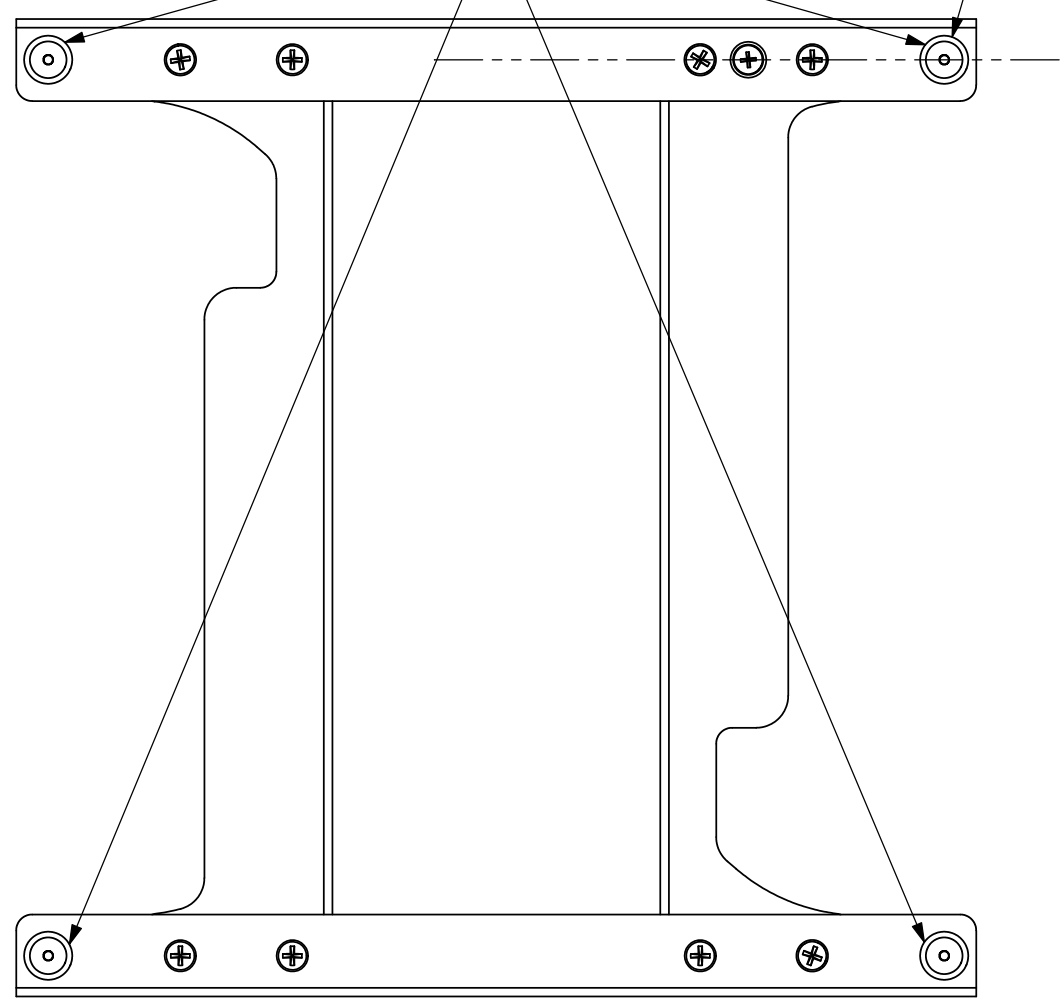

MOUNTING BUTTONS FIT INTO TEARDROP SLOTS ON MOUNT

MOUNTING BUTTON AND TOP SCREW ARE IN LINE

1.41

CHIEF MANUFACTURING INC.
MOUNT ORDER NUMBER IS PSB-2535
PHONE: 1-800-582-6480

SHEET SCALE = 1:3

THE INFORMATION AND DESIGNS CONTAINED IN THIS DRAWING ARE CONFIDENTIAL AND THE PROPRIETARY PROPERTY OF CHIEF MFG., INC. NEITHER THIS DESIGN NOR ANY INFORMATION CONTAINED IN THIS DRAWING MAY BE REPRODUCED OR DISCLOSED TO OTHERS WITHOUT THE EXPRESS WRITTEN CONSENT OF CHIEF MFG., INC.

CHIEF	MANUFACTURING, INC. 8401 EAGLE CREEK PKWY STE. 700, SAVAGE, MN 55378 1.800.582.6480 * FAX 1.877.894.6918
	TITLE CUSTOMER PRINT PSB-2535
SIZE B	DWG. NO. PSB-2535