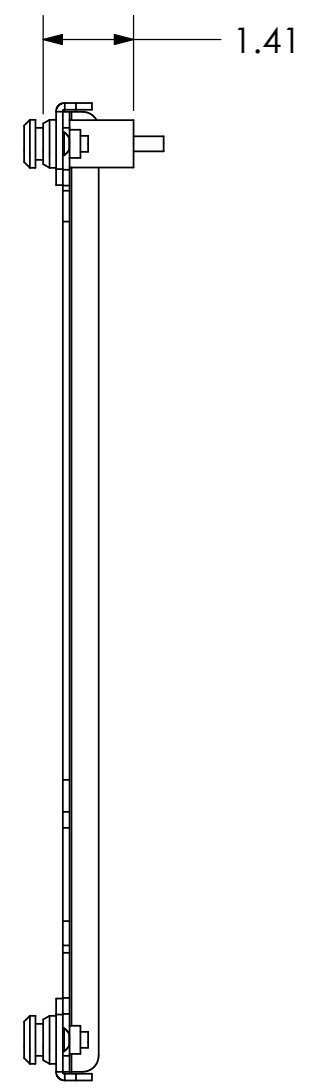

MOUNTING BUTTONS FIT INTO TEARDROP SLOTS ON MOUNT

MOUNTING BUTTON AND TOP SCREW ARE IN LINE

1.41

CHIEF MANUFACTURING INC.
MOUNT ORDER NUMBER IS PSB-2535
PHONE: 1-800-582-6480

SHEET SCALE = 1:3

THE INFORMATION AND DESIGNS CONTAINED IN THIS DRAWING ARE CONFIDENTIAL AND THE PROPRIETARY PROPERTY OF CHIEF MFG., INC. NEITHER THIS DESIGN NOR ANY INFORMATION CONTAINED IN THIS DRAWING MAY BE REPRODUCED OR DISCLOSED TO OTHERS WITHOUT THE EXPRESS WRITTEN CONSENT OF CHIEF MFG., INC.

CHIEF	MANUFACTURING, INC. 8401 EAGLE CREEK PKWY STE. 700, SAVAGE, MN 55378 1.800.582.6480 * FAX 1.877.894.6918
	TITLE CUSTOMER PRINT PSB-2535
SIZE B	DWG. NO. PSB-2535