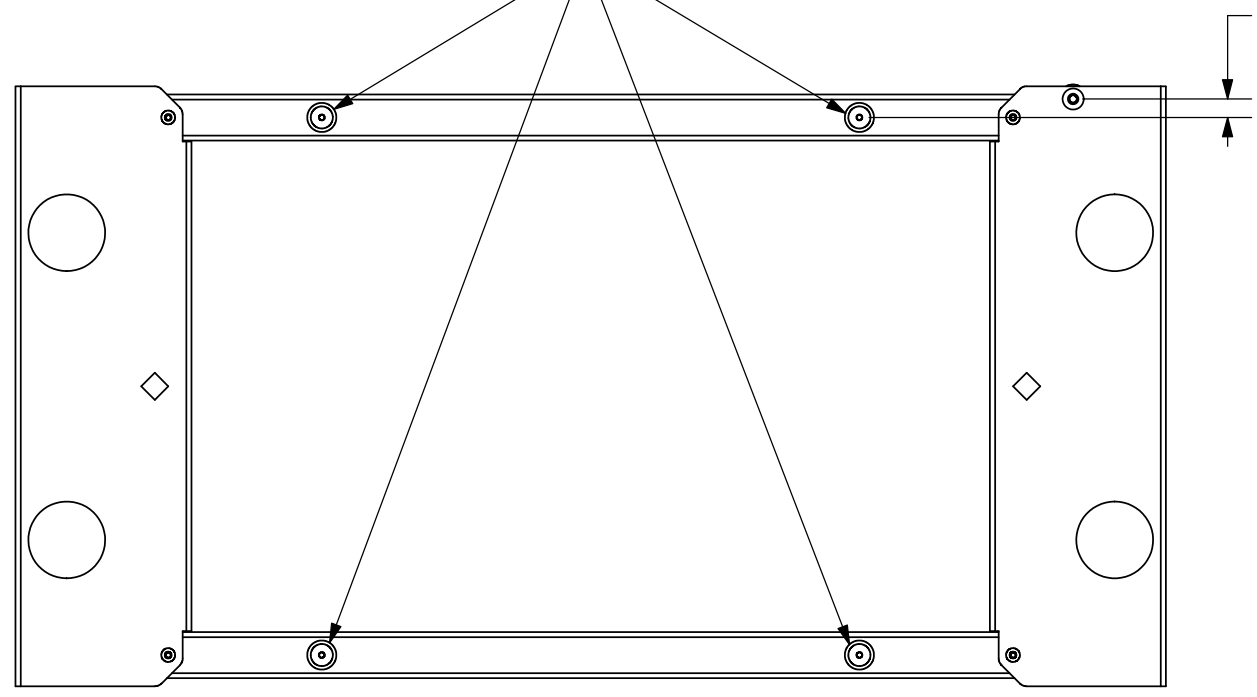

1 2 3 4 5 6 7 8

D  
C  
B  
A

PSB-2537  
D  
C  
B  
A

MOUNTING BUTTONS FIT INTO  
TEARDROP SLOTS ON MOUNT

**CHIEF MANUFACTURING INC.**  
**MOUNT ORDER NUMBER IS PSB-2537**  
**PHONE: 1-800-582-6480**

SHEET SCALE = 1:5