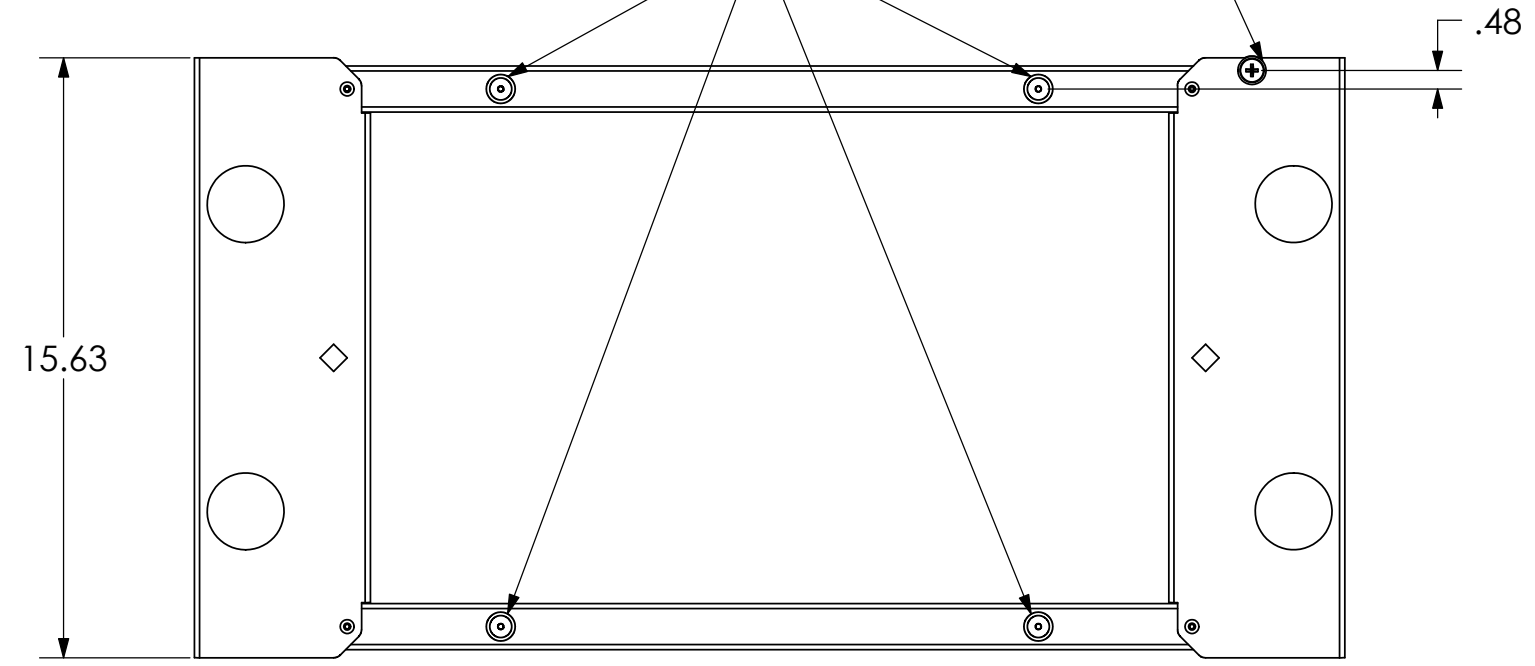

MOUNTING HOLE IN BACK OF DISPLAY

MOUNTING BUTTONS FIT INTO TEARDROP SLOTS ON MOUNT

**CHIEF MANUFACTURING INC.**  
**MOUNT ORDER NUMBER IS PSB-2540**  
**PHONE: 1-800-582-6480**

SHEET SCALE = 1:5

THE INFORMATION AND DESIGNS CONTAINED IN THIS DRAWING ARE CONFIDENTIAL AND THE PROPRIETARY PROPERTY OF CHIEF MFG., INC. NEITHER THIS DESIGN NOR ANY INFORMATION CONTAINED IN THIS DRAWING MAY BE REPRODUCED OR DISCLOSED TO OTHERS WITHOUT THE EXPRESS WRITTEN CONSENT OF CHIEF MFG., INC.

CHIEF	<b>CHIEF</b> MANUFACTURING, INC. <small>8401 EAGLE CREEK PKWY STE. 700, SAVAGE, MN 55378          1.800.582.6480 * FAX 1.877.894.6918</small>
	<small>TITLE</small> <b>CUSTOMER PRINT          PSB-2540</b>
<small>SIZE</small> <b>B</b>	<small>DWG. NO.</small> <b>PSB-2540</b>