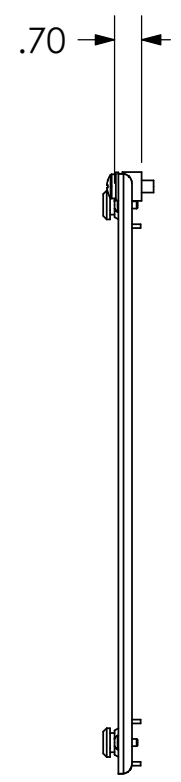

MOUNTING HOLE IN BACK OF DISPLAY

MOUNTING BUTTONS FIT INTO TEARDROP SLOTS ON MOUNT

**CHIEF MANUFACTURING INC.**  
**MOUNT ORDER NUMBER IS PSB-2540**  
**PHONE: 1-800-582-6480**

SHEET SCALE = 1:5

THE INFORMATION AND DESIGNS CONTAINED IN THIS DRAWING ARE CONFIDENTIAL AND THE PROPRIETARY PROPERTY OF CHIEF MFG., INC. NEITHER THIS DESIGN NOR ANY INFORMATION CONTAINED IN THIS DRAWING MAY BE REPRODUCED OR DISCLOSED TO OTHERS WITHOUT THE EXPRESS WRITTEN CONSENT OF CHIEF MFG., INC.

CHIEF	<b>CHIEF</b> MANUFACTURING, INC. <small>8401 EAGLE CREEK PKWY STE. 700, SAVAGE, MN 55378          1.800.582.6480 * FAX 1.877.894.6918</small>
	<small>TITLE</small> <b>CUSTOMER PRINT          PSB-2540</b>
<small>SIZE</small> <b>B</b>	<small>DWG. NO.</small> <b>PSB-2540</b>