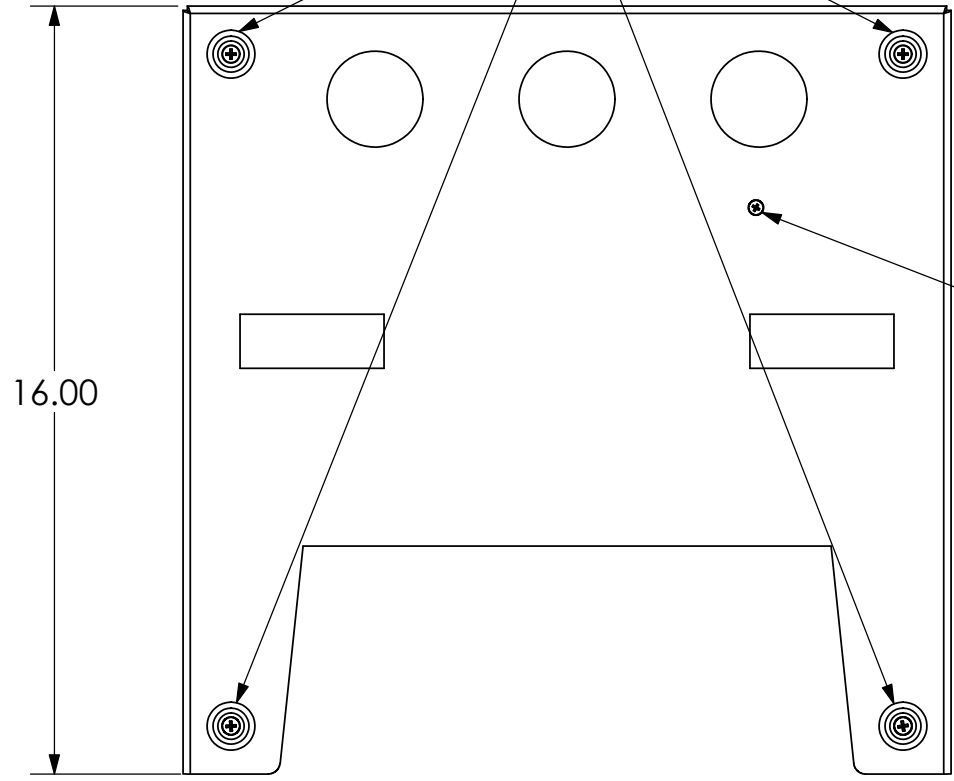

MOUNTING BUTTONS FIT INTO TEARDROP SLOTS ON MOUNT

MOUNTING HOLE IN BACK OF DISPLAY

**CHIEF MANUFACTURING INC.**  
**MOUNT ORDER NUMBER IS PSB-2610**  
**PHONE: 1-800-582-6480**

SHEET SCALE = 1:4

THE INFORMATION AND DESIGNS CONTAINED IN THIS DRAWING ARE CONFIDENTIAL AND THE PROPRIETARY PROPERTY OF CHIEF MFG., INC. NEITHER THIS DESIGN NOR ANY INFORMATION CONTAINED IN THIS DRAWING MAY BE REPRODUCED OR DISCLOSED TO OTHERS WITHOUT THE EXPRESS WRITTEN CONSENT OF CHIEF MFG., INC.

CHIEF	MANUFACTURING, INC.
	8401 EAGLE CREEK PKWY STE. 700, SAVAGE, MN 55378 1.800.582.6480 * FAX 1.877.894.6918
TITLE	<b>CUSTOMER PRINT PSB-2610</b>
SIZE	DWG. NO. <b>PSB-2610</b>