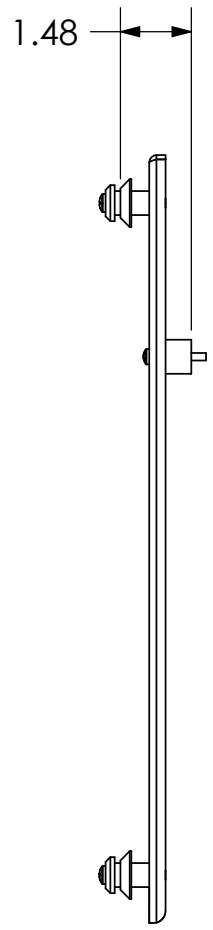

MOUNTING BUTTONS FIT INTO TEARDROP SLOTS ON MOUNT

MOUNTING HOLE IN BACK OF DISPLAY

**CHIEF MANUFACTURING INC.**  
**MOUNT ORDER NUMBER IS PSB-2610**  
**PHONE: 1-800-582-6480**

SHEET SCALE = 1:4

THE INFORMATION AND DESIGNS CONTAINED IN THIS DRAWING ARE CONFIDENTIAL AND THE PROPRIETARY PROPERTY OF CHIEF MFG., INC. NEITHER THIS DESIGN NOR ANY INFORMATION CONTAINED IN THIS DRAWING MAY BE REPRODUCED OR DISCLOSED TO OTHERS WITHOUT THE EXPRESS WRITTEN CONSENT OF CHIEF MFG., INC.

CHIEF	MANUFACTURING, INC.
	8401 EAGLE CREEK PKWY STE. 700, SAVAGE, MN 55378 1.800.582.6480 * FAX 1.877.894.6918
TITLE	<b>CUSTOMER PRINT PSB-2610</b>
SIZE	DWG. NO. <b>PSB-2610</b>