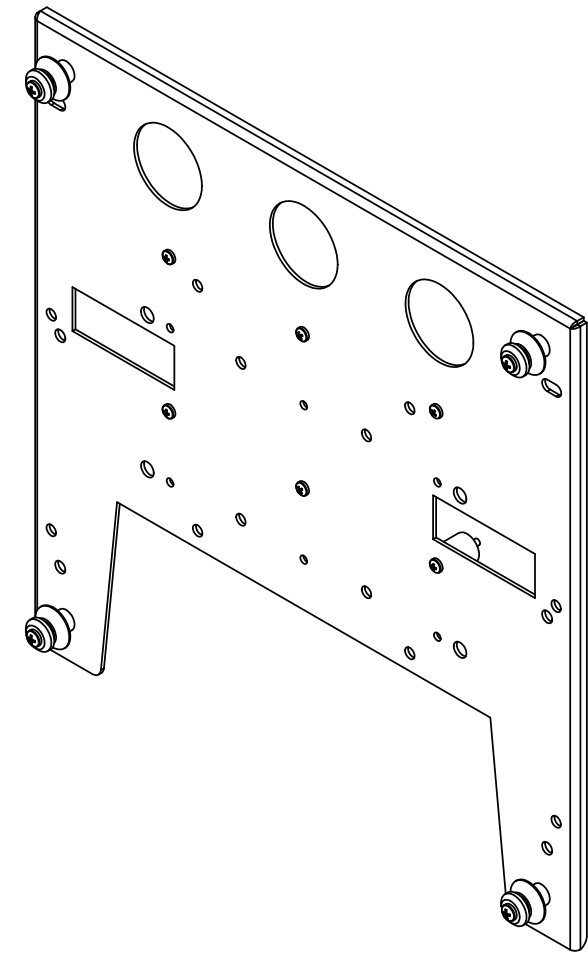

MOUNTING BUTTONS FIT INTO TEARDROP SLOTS ON MOUNT

MOUNTING HOLE IN BACK OF DISPLAY

**CHIEF MANUFACTURING INC.**  
**MOUNT ORDER NUMBER IS PSB-2610**  
**PHONE: 1-800-582-6480**

SHEET SCALE = 1:4

THE INFORMATION AND DESIGNS CONTAINED IN THIS DRAWING ARE CONFIDENTIAL AND THE PROPRIETARY PROPERTY OF CHIEF MFG., INC. NEITHER THIS DESIGN NOR ANY INFORMATION CONTAINED IN THIS DRAWING MAY BE REPRODUCED OR DISCLOSED TO OTHERS WITHOUT THE EXPRESS WRITTEN CONSENT OF CHIEF MFG., INC.

CHIEF	MANUFACTURING, INC.
	8401 EAGLE CREEK PKWY STE. 700, SAVAGE, MN 55378 1.800.582.6480 * FAX 1.877.894.6918
TITLE	<b>CUSTOMER PRINT PSB-2610</b>
SIZE	DWG. NO. <b>PSB-2610</b>