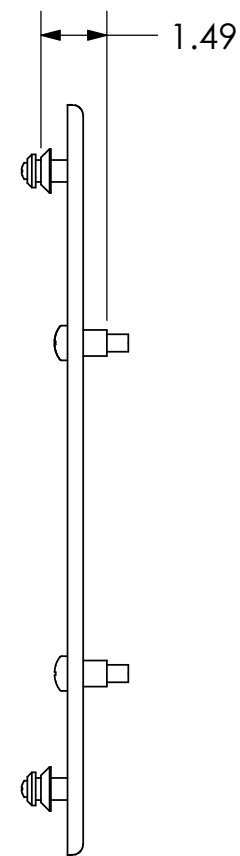

1 2 3 4 5 6 7 8

PSB-2612

D
C
B
A

MOUNTING BUTTONS FIT INTO TEARDROP SLOTS ON MOUNTS

D
C
B
A

5/16" ADDED TO MOUNT.
MOUNTING HOLES ARE
RECESSED INTO BACK OF DISPLAY

CHIEF MANUFACTURING INC.
MOUNT ORDER NUMBER IS PSB-2612
PHONE: 1-800-582-6480

THE INFORMATION AND DESIGNS CONTAINED
IN THIS DRAWING ARE CONFIDENTIAL AND THE
PROPRIETARY PROPERTY OF CHIEF MFG., INC.
NEITHER THIS DESIGN NOR ANY INFORMATION
CONTAINED IN THIS DRAWING MAY BE
REPRODUCED OR DISCLOSED TO OTHERS
WITHOUT THE EXPRESS WRITTEN CONSENT OF
CHIEF MFG., INC.

CHIEF MANUFACTURING, INC.
8401 EAGLE CREEK PKWY STE. 700, SAVAGE, MN 55378
1.800.582.6480 * FAX 1.877.894.6918

TITLE
**CUSTOMER PRINT
PSB-2612**

SIZE DWG. NO.
B PSB-2612

1 1 2 3 4 5 6 7 8