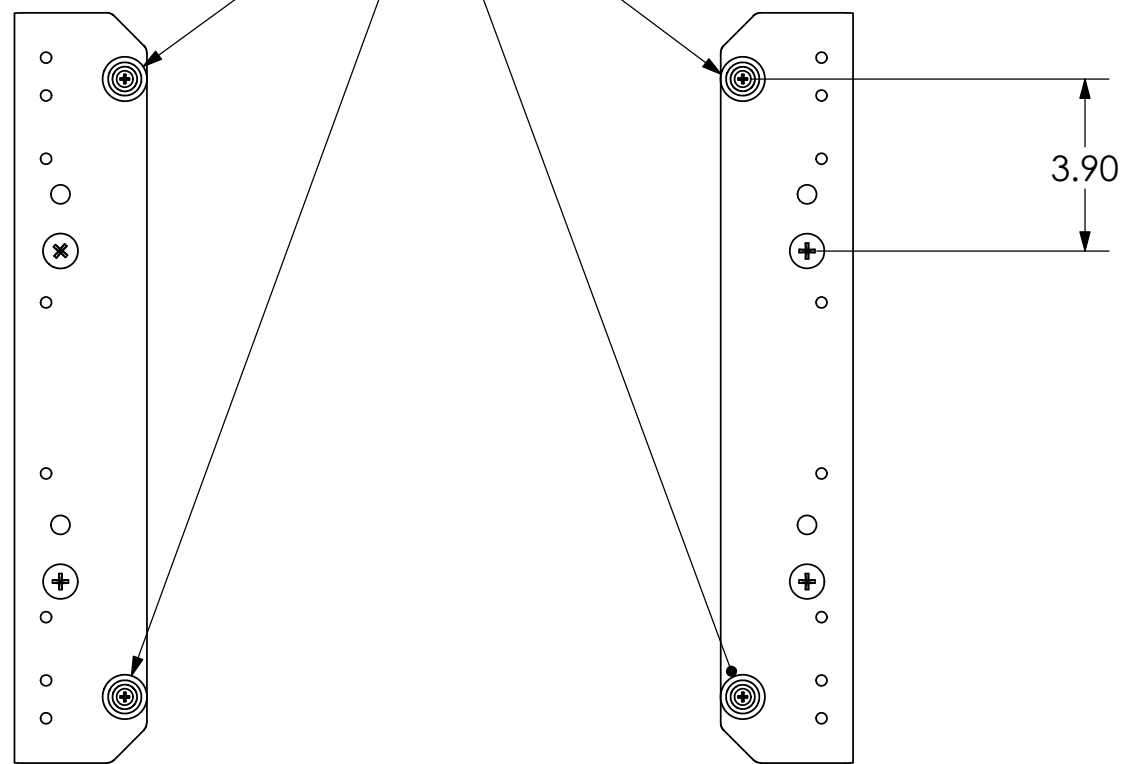

1 2 3 4 5 6 7 8

PSB-2612

D
C
B
A

MOUNTING BUTTONS FIT INTO TEARDROP SLOTS ON MOUNTS

D
C
B
A

5/16" ADDED TO MOUNT.
MOUNTING HOLES ARE
RECESSED INTO BACK OF DISPLAY

CHIEF MANUFACTURING INC.
MOUNT ORDER NUMBER IS PSB-2612
PHONE: 1-800-582-6480