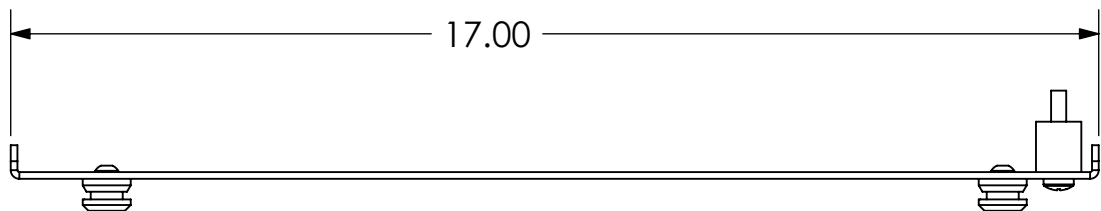

1 2 3 4 5 6 7 8

PSB-2613

MOUNTING BUTTONS FIT INTO TEARDROP SLOTS ON MOUNT

MOUNTING HOLE IN BACK OF DISPLAY

1.09

.20

D

C