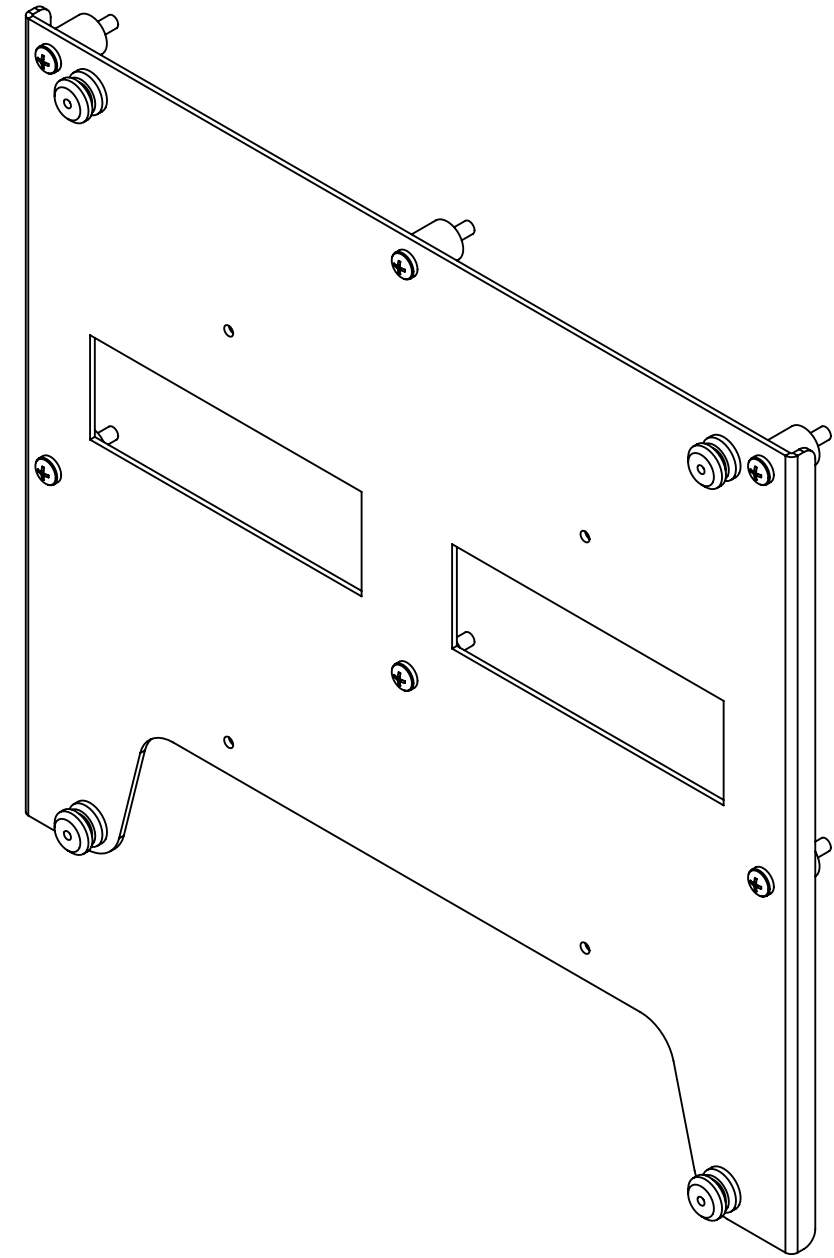

1 2 3 4 5 6 7 8

PSB-2613

MOUNTING BUTTONS FIT INTO TEARDROP SLOTS ON MOUNT

MOUNTING HOLE IN BACK OF DISPLAY

1.09

.20

D

C

B

A

CHIEF MANUFACTURING INC.
MOUNT ORDER NUMBER IS PSB-2613
PHONE: 1-800-582-6480

SHEET SCALE = 1:3

THE INFORMATION AND DESIGNS CONTAINED IN THIS DRAWING ARE CONFIDENTIAL AND THE PROPRIETARY PROPERTY OF CHIEF MFG., INC. NEITHER THIS DESIGN NOR ANY INFORMATION CONTAINED IN THIS DRAWING MAY BE REPRODUCED OR DISCLOSED TO OTHERS WITHOUT THE EXPRESS WRITTEN CONSENT OF CHIEF MFG., INC.