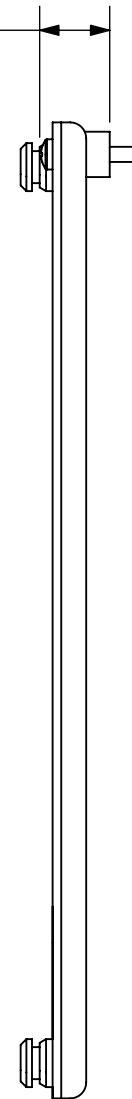

1 2 3 4 5 6 7 8

PSB-2613

MOUNTING BUTTONS FIT INTO TEARDROP SLOTS ON MOUNT

MOUNTING HOLE IN BACK OF DISPLAY

1.09

.20

D

C

B

A

CHIEF MANUFACTURING INC.
MOUNT ORDER NUMBER IS PSB-2613
PHONE: 1-800-582-6480

SHEET SCALE = 1:3

THE INFORMATION AND DESIGNS CONTAINED IN THIS DRAWING ARE CONFIDENTIAL AND THE PROPRIETARY PROPERTY OF CHIEF MFG., INC. NEITHER THIS DESIGN NOR ANY INFORMATION CONTAINED IN THIS DRAWING MAY BE REPRODUCED OR DISCLOSED TO OTHERS WITHOUT THE EXPRESS WRITTEN CONSENT OF CHIEF MFG., INC.

8401 EAGLE CREEK PKY
 SUITE #700
 SAVAGE, MN 55378
 PHONE: 952-894-6280
 FAX: 877-894-6918

TITLE
CUSTOMER PRINT
PSB-2613

SIZE DWG. NO.
B PSB-2613

1 2 3 4 5 6 7 8