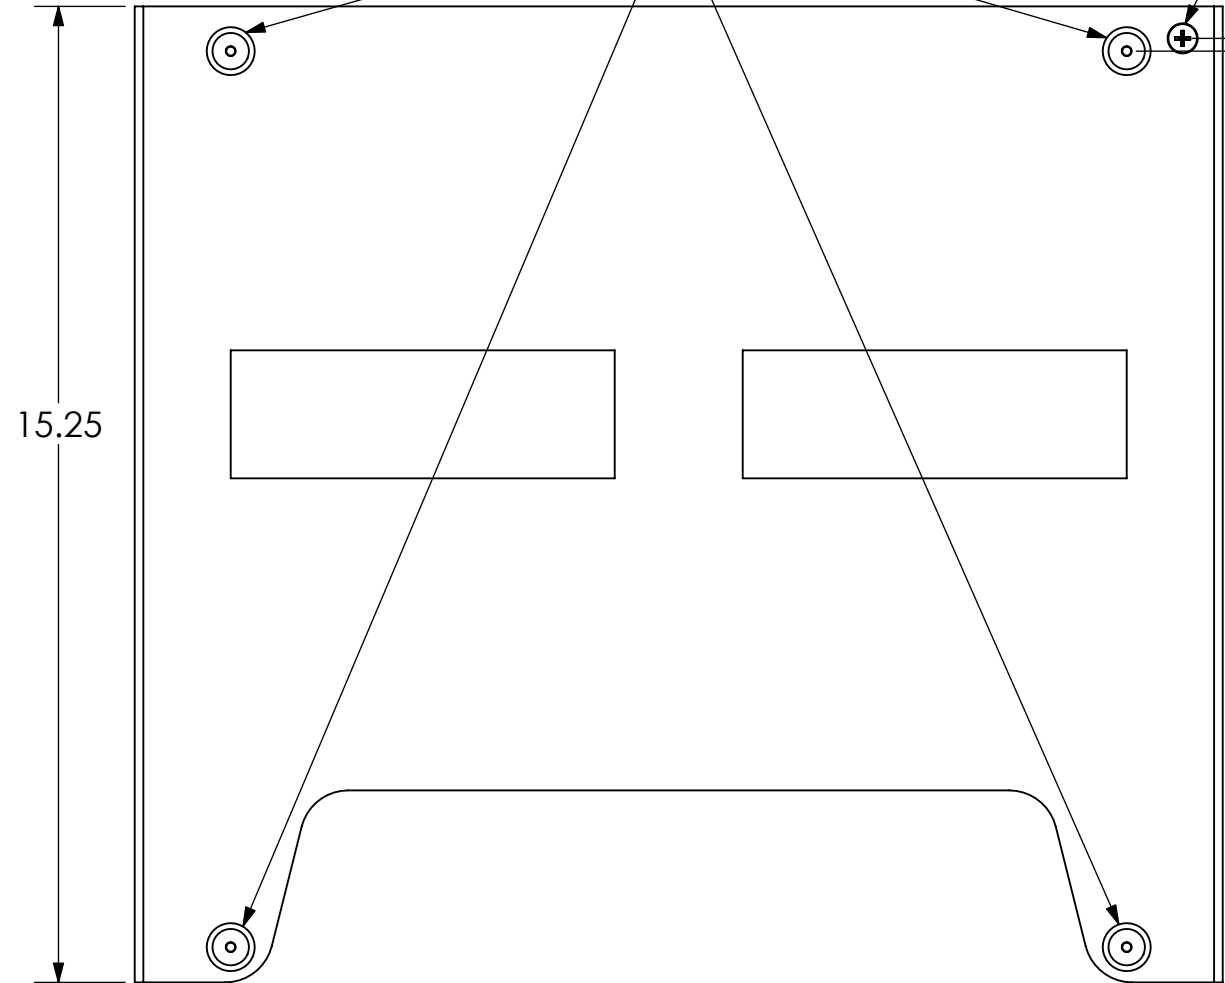

1 2 3 4 5 6 7 8

PSB-2613

MOUNTING BUTTONS FIT INTO TEARDROP SLOTS ON MOUNT

MOUNTING HOLE IN BACK OF DISPLAY

1.09

.20

D

C

B

A

CHIEF MANUFACTURING INC.
MOUNT ORDER NUMBER IS PSB-2613
PHONE: 1-800-582-6480

SHEET SCALE = 1:3

THE INFORMATION AND DESIGNS CONTAINED IN THIS DRAWING ARE CONFIDENTIAL AND THE PROPRIETARY PROPERTY OF CHIEF MFG., INC. NEITHER THIS DESIGN NOR ANY INFORMATION CONTAINED IN THIS DRAWING MAY BE REPRODUCED OR DISCLOSED TO OTHERS WITHOUT THE EXPRESS WRITTEN CONSENT OF CHIEF MFG., INC.