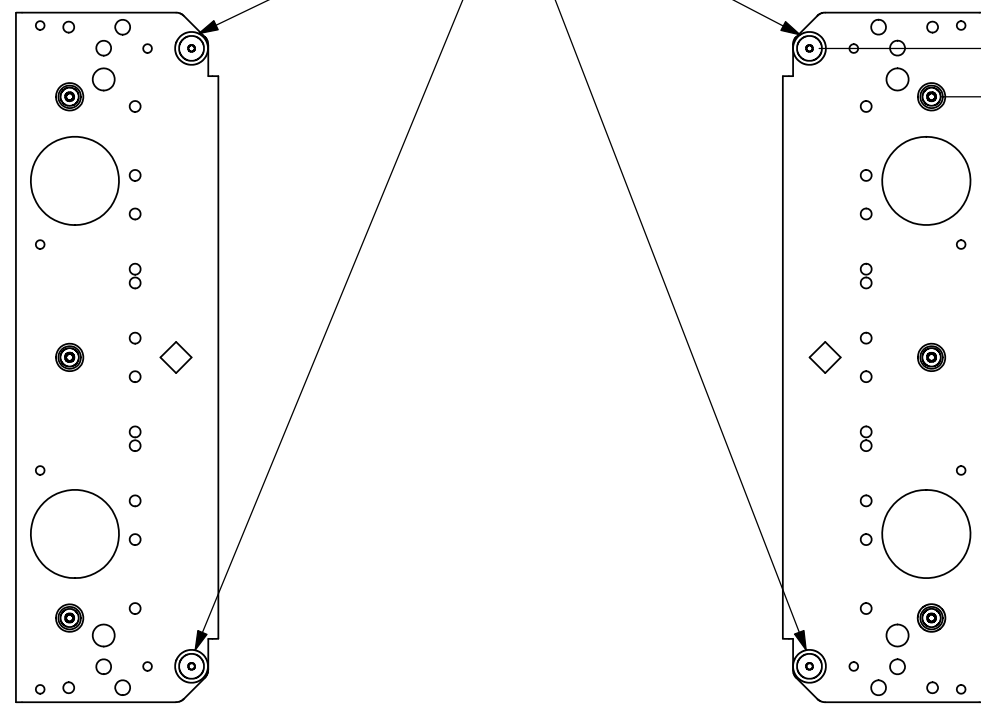

1 2 3 4 5 6 7 8

D

C

B

A

PSB-2630

D

C

B

A

MOUNTING BUTTONS FIT INTO TEARDROP SLOTS ON MOUNTS

.68

**CHIEF MANUFACTURING INC.**  
**MOUNT ORDER NUMBER IS PSB-2630**  
**PHONE: 1-800-582-6480**

THE INFORMATION AND DESIGNS CONTAINED IN THIS DRAWING ARE CONFIDENTIAL AND THE PROPRIETARY PROPERTY OF CHIEF MFG., INC. NEITHER THIS DESIGN NOR ANY INFORMATION CONTAINED IN THIS DRAWING MAY BE REPRODUCED OR DISCLOSED TO OTHERS WITHOUT THE EXPRESS WRITTEN CONSENT OF CHIEF MFG., INC.

 <b>CHIEF</b> MANUFACTURING, INC. <small>8401 EAGLE CREEK PKWY STE. 700, SAVAGE, MN 55378        1.800.582.6480 * FAX 1.877.894.6918</small>	
<small>TITLE</small> <b>CUSTOMER PRINT        PSB-2630</b>	
<small>SIZE</small> <b>B</b>	<small>DWG. NO.</small> <b>PSB-2630</b>