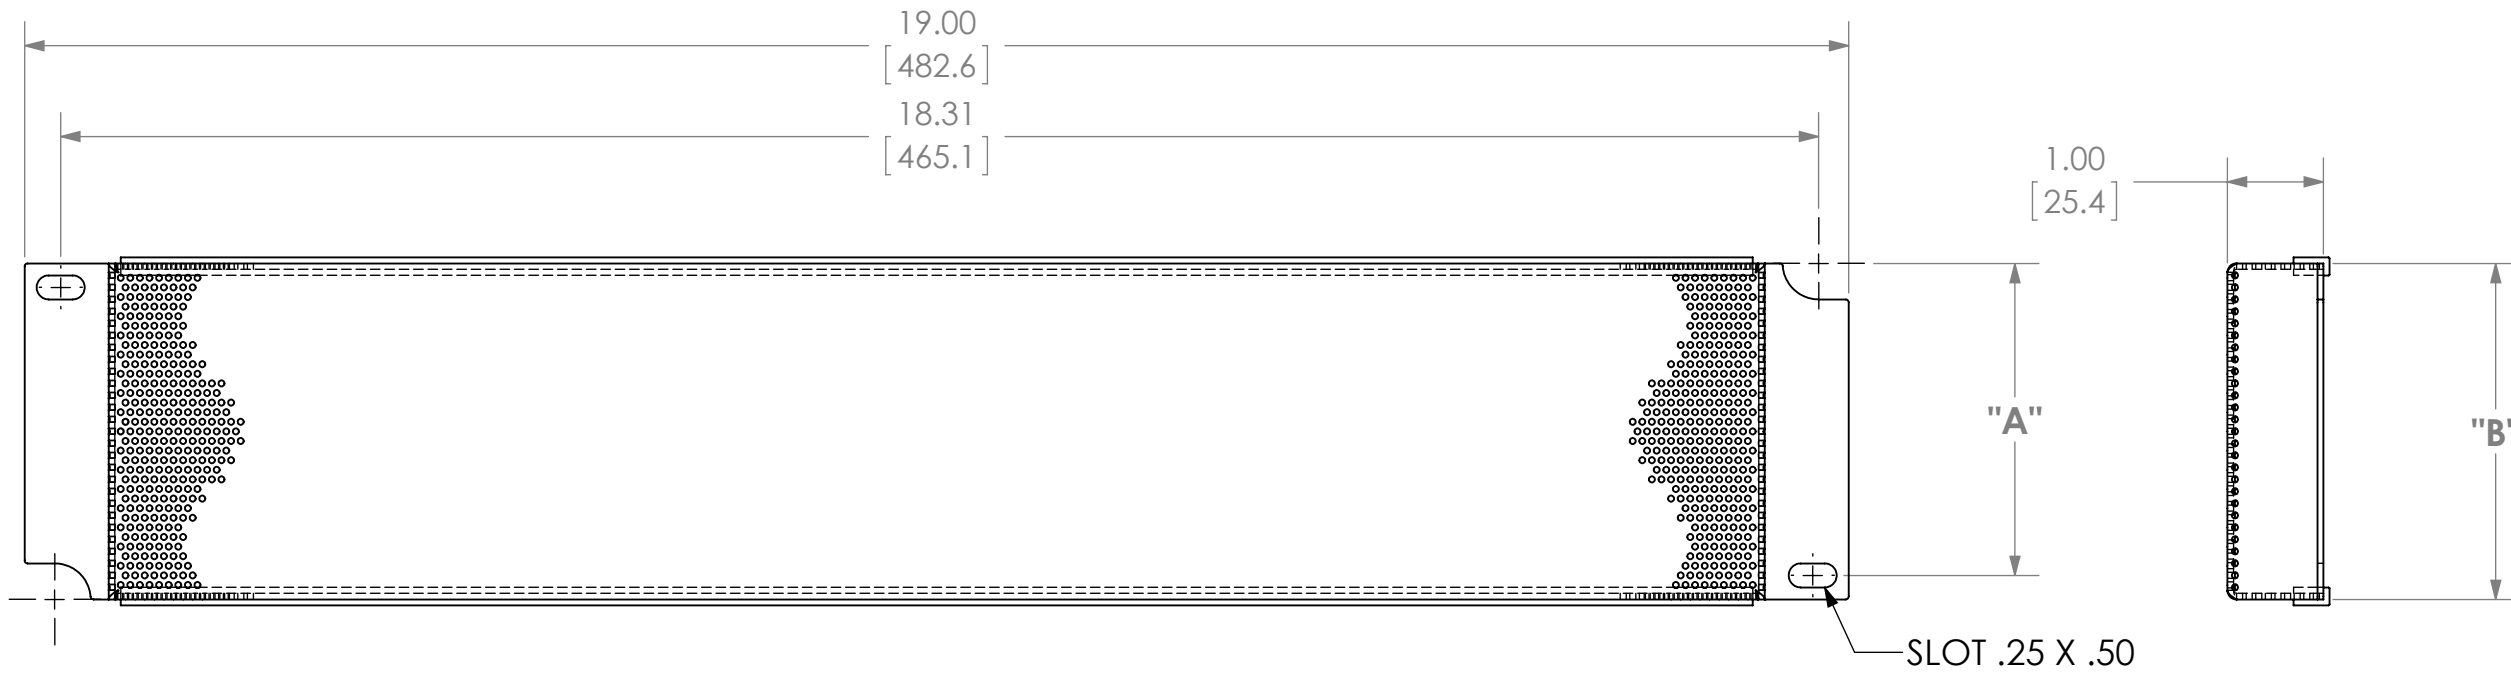

MODEL	RACK HEIGHT	DIMENSION "A"	DIMENSION "B"
PSC-1	1U	1.50 [38.1mm]	1.75 [44.4mm]
PSC-2	2U	3.25 [82.6mm]	3.50 [88.9mm]
PSC-3	3U	5.25 [133.3mm]	2.50 [63.5mm]

**CHIEF MANUFACTURING**  
**MOUNT ORDER NUMBER IS PSC-X**  
**PHONE: 1-800-582-6480**

SHEET SCALE = 1:4

THE INFORMATION AND DESIGNS CONTAINED IN THIS DRAWING ARE CONFIDENTIAL AND THE PROPRIETARY PROPERTY OF MILESTONE AV TECHNOLOGIES. NEITHER THIS DESIGN NOR ANY INFORMATION CONTAINED IN THIS DRAWING MAY BE REPRODUCED OR DISCLOSED TO OTHERS WITHOUT THE EXPRESS WRITTEN CONSENT OF MILESTONE AV TECHNOLOGIES.