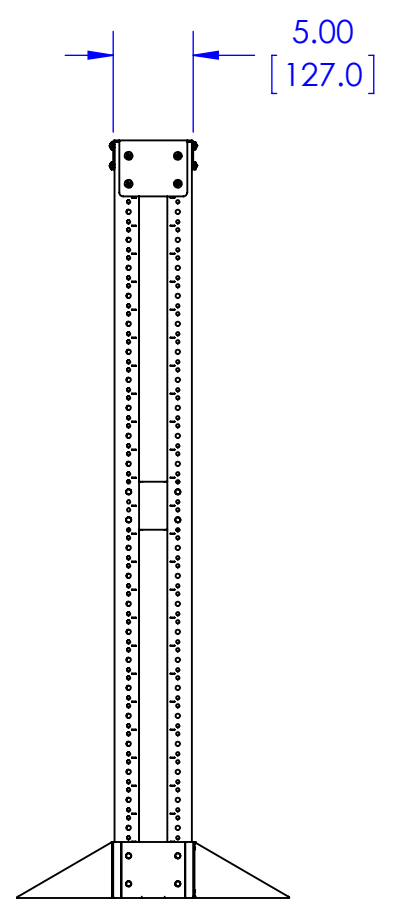

MODEL	DIMENSION (A)	DIMENSION (B)
RFM-24	47.36 [1203]	42.00 [1067]
RFM-35	66.61 [1692]	61.25 [1556]
RFM-42	78.86 [2003]	73.50 [1867]

STATUS: PLL 01/08/2013 - RELEASED ON ECO: 500007011

TECH-000300

D  
C  
B  
A

D  
C  
B  
A

RFM-24 SHOWN

THE INFORMATION AND DESIGNS CONTAINED IN THIS DRAWING ARE CONFIDENTIAL AND THE PROPRIETARY PROPERTY OF MILESTONE AV TECHNOLOGIES NEITHER THIS DESIGN NOR ANY INFORMATION CONTAINED IN THIS DRAWING MAY BE REPRODUCED OR DISCLOSED TO OTHERS WITHOUT THE EXPRESS WRITTEN CONSENT OF MILESTONE AV TECHNOLOGIES.

CAD GENERATED DRAWING, DO NOT MANUALLY UPDATE.			6436 CITY WEST PKWY EDEN PRAIRIE MN, 55344 PHONE: 866-977-3901 FAX: 877-894-6918			
DRAWN BY	PLL	1/4/2013				
ENG APPROVAL			DESCRIPTION			
MFG APPROVAL			RFM SERIES			
QA APPROVAL			MODEL NO.			
SHEET 1 OF 1			SCALE	SIZE	DWG. NO.	REV.
			1:12	B	TECH-000300	00