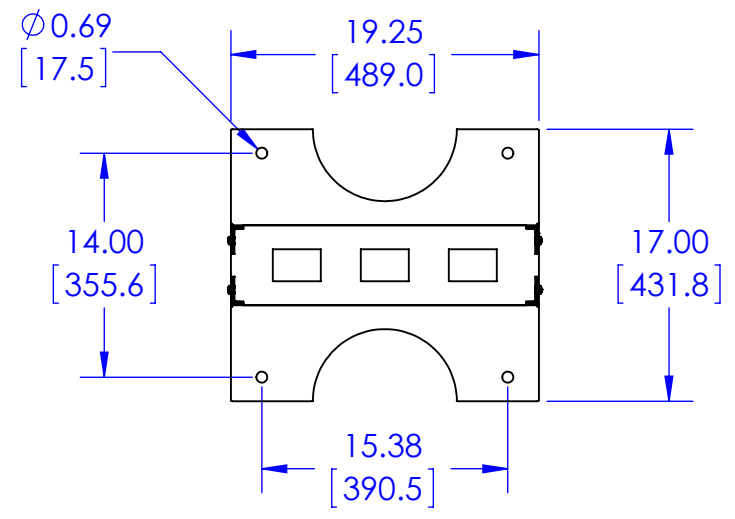

THE INFORMATION AND DESIGNS CONTAINED IN THIS DRAWING ARE CONFIDENTIAL AND THE PROPRIETARY PROPERTY OF MILESTONE AV TECHNOLOGIES NEITHER THIS DESIGN NOR ANY INFORMATION CONTAINED IN THIS DRAWING MAY BE REPRODUCED OR DISCLOSED TO OTHERS WITHOUT THE EXPRESS WRITTEN CONSENT OF MILESTONE AV TECHNOLOGIES.

CAD GENERATED DRAWING, DO NOT MANUALLY UPDATE.			6436 CITY WEST PKWY EDEN PRAIRIE MN, 55344 PHONE: 866-977-3901 FAX: 877-894-6918			
DRAWN BY	PLL	1/4/2013				
ENG APPROVAL			DESCRIPTION			
MFG APPROVAL			RFM SERIES			
QA APPROVAL			MODEL NO.			
SHEET 1 OF 1			SCALE	SIZE	DWG. NO.	REV.
			1:12	B	TECH-000300	00

1 2 3 4 5 6 7 8