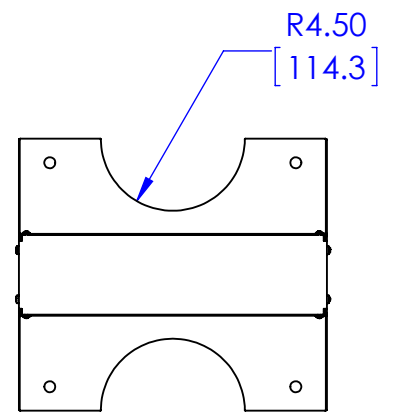

MODEL	DIMENSION (A)	DIMENSION (B)
RFM-24	47.36 [1203]	42.00 [1067]
RFM-35	66.61 [1692]	61.25 [1556]
RFM-42	78.86 [2003]	73.50 [1867]

STATUS: PLL 01/08/2013 - RELEASED ON ECO: 500007011

TECH-000300

D
C
B
A

D
C
B
A

RFM-24 SHOWN