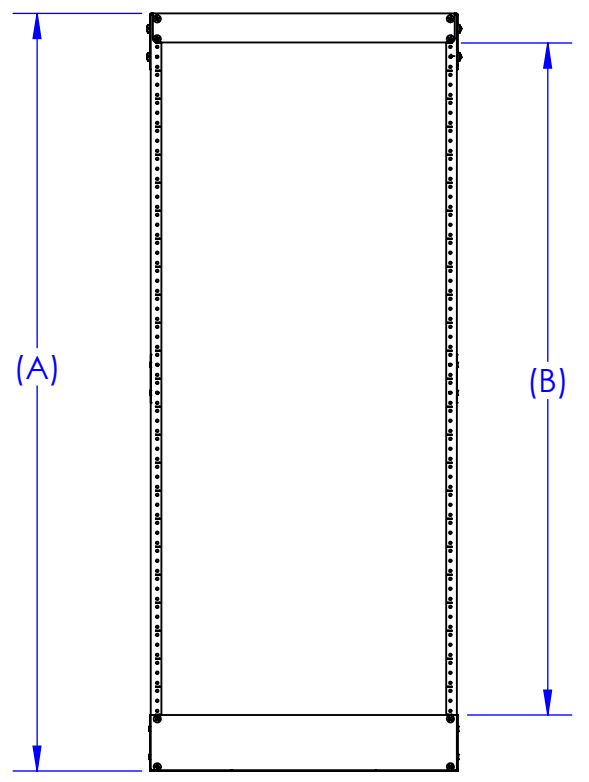

MODEL	DIMENSION (A)	DIMENSION (B)
RFM-24	47.36 [1203]	42.00 [1067]
RFM-35	66.61 [1692]	61.25 [1556]
RFM-42	78.86 [2003]	73.50 [1867]

STATUS: PLL 01/08/2013 - RELEASED ON ECO: 500007011

TECH-000300

D
C
B
A

D
C
B
A

RFM-24 SHOWN