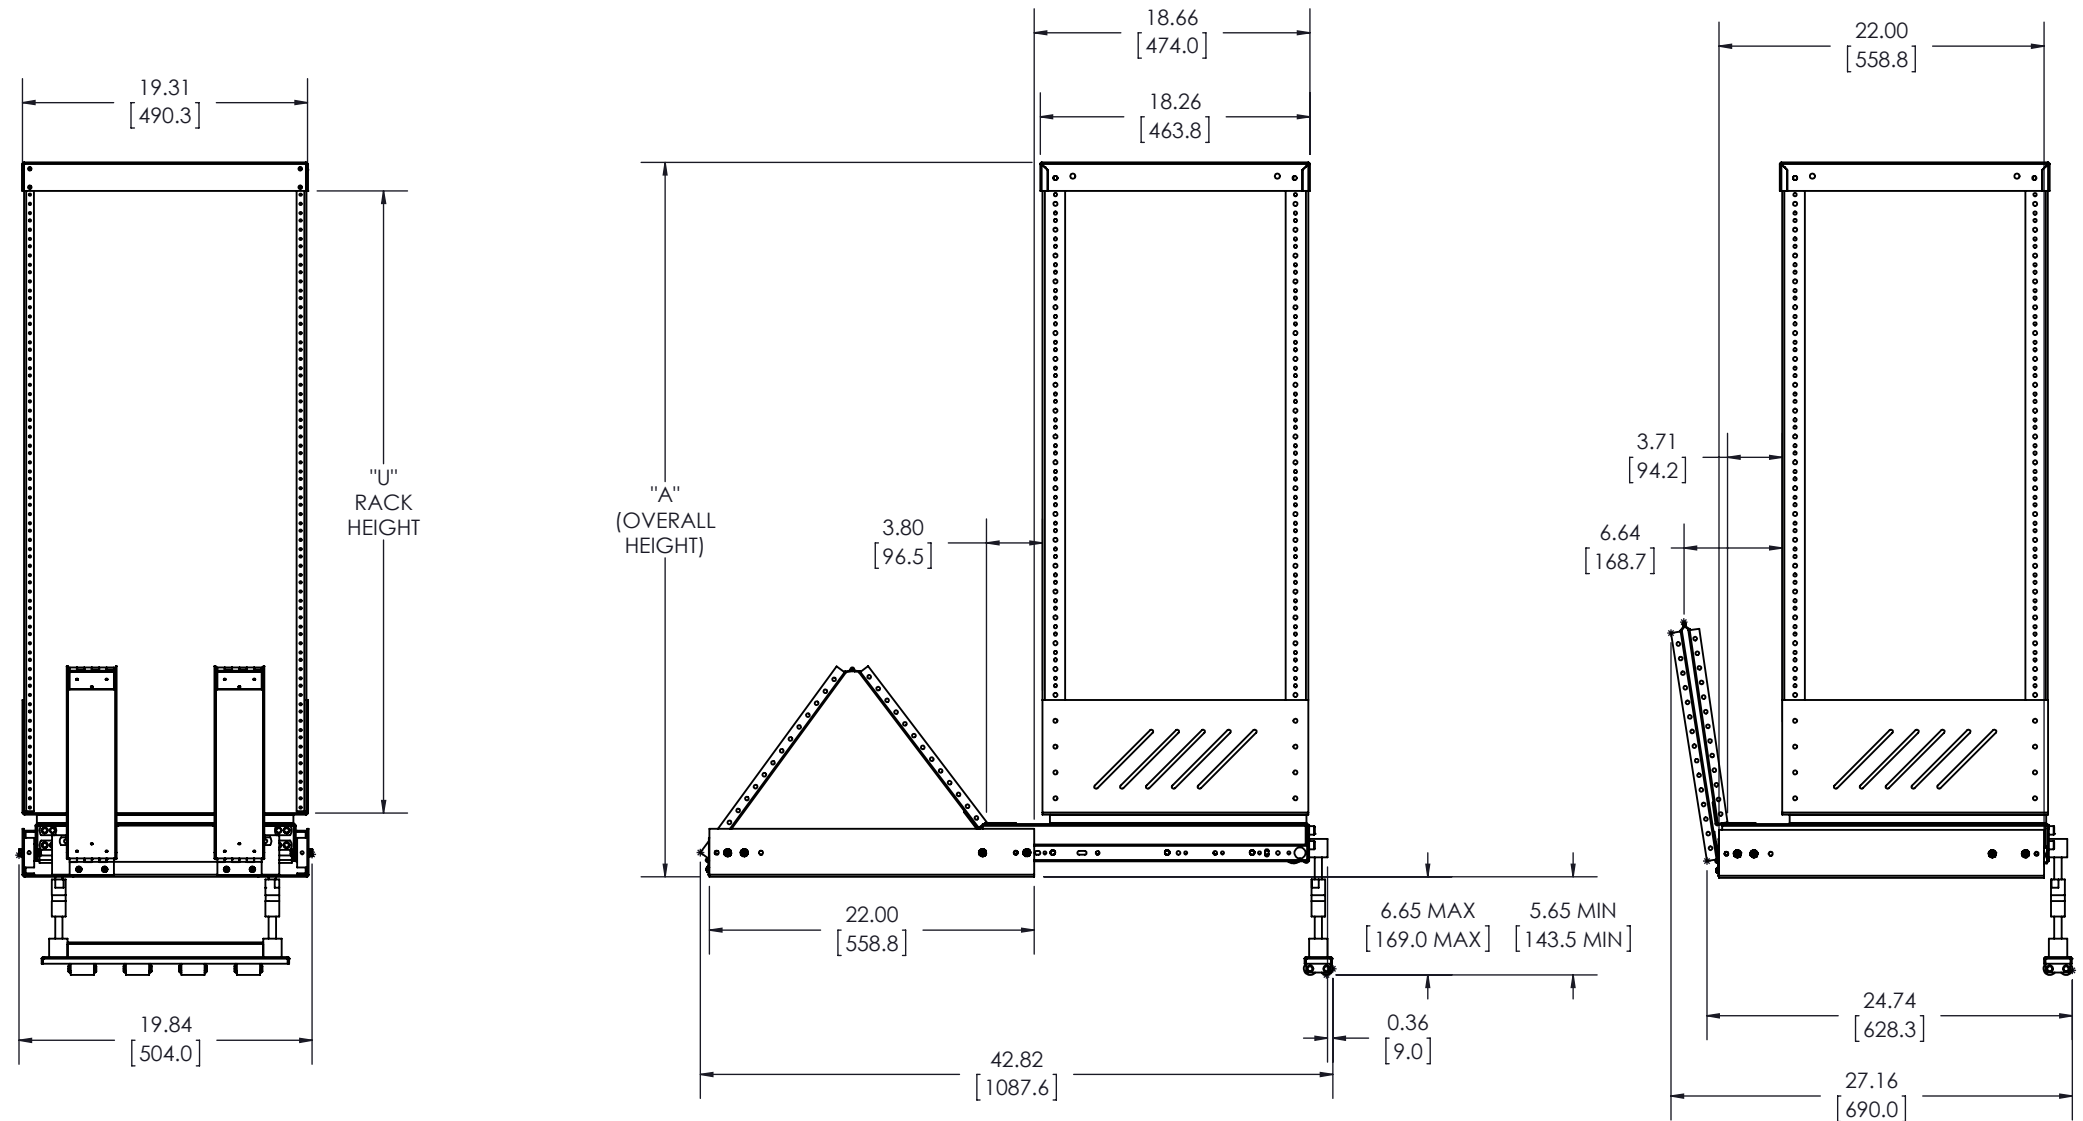

MODELS	RACK HEIGHT "U"	OVERALL HEIGHT "A"
ROTR-HD-24	24U	46.68 [1185.67mm]
ROTR-HD-25	25U	48.43 [1230.12mm]
ROTR-HD-26	26U	50.18 [1274.57mm]
ROTR-HD-27	27U	51.93 [1319.02mm]
ROTR-HD-28	28U	53.68 [1363.47mm]
ROTR-HD-29	29U	55.43 [1407.92mm]
ROTR-HD-30	30U	57.18 [1452.37mm]
ROTR-HD-31	31U	58.93 [1496.82mm]
ROTR-HD-32	32U	60.68 [1541.27mm]
ROTR-HD-33	33U	62.43 [1585.72mm]
ROTR-HD-34	34U	64.18 [1630.17mm]
ROTR-HD-35	35U	65.93 [1674.62mm]
ROTR-HD-36	36U	67.68 [1719.07mm]
ROTR-HD-37	37U	69.43 [1763.52mm]
ROTR-HD-38	38U	71.18 [1807.97mm]
ROTR-HD-39	39U	72.93 [1852.42mm]
ROTR-HD-40	40U	74.68 [1896.87mm]
ROTR-HD-41	41U	76.43 [1941.32mm]
ROTR-HD-42	42U	78.18 [1985.77mm]
ROTR-HD-43	43U	79.93 [2030.22mm]
ROTR-HD-44	44U	81.68 [2074.67mm]

STATUS: DM 11/22/2016 - RELEASED ON ECO: 500014757

TECH-000817

THE INFORMATION AND DESIGNS CONTAINED IN THIS DRAWING ARE CONFIDENTIAL AND THE PROPRIETARY PROPERTY OF MILESTONE AV TECHNOLOGIES NEITHER THIS DESIGN NOR ANY INFORMATION CONTAINED IN THIS DRAWING MAY BE REPRODUCED OR DISCLOSED TO OTHERS WITHOUT THE EXPRESS WRITTEN CONSENT OF MILESTONE AV TECHNOLOGIES.

CAD GENERATED DRAWING, DO NOT MANUALLY UPDATE.			6436 CITY WEST PKWY EDEN PRAIRIE MN, 55344 PHONE: 866-977-3901 FAX: 877-894-6918	
DRAWN BY	DM 11/7/2016		DESCRIPTION ROTR-HD SERIES	
ENG APPROVAL		MODEL NO. ROTR-HD SERIES		
MFG APPROVAL		SCALE	SIZE	DWG. NO.
QA APPROVAL		SHEET 1 OF 1	1:24	B TECH-000817
				REV. 00