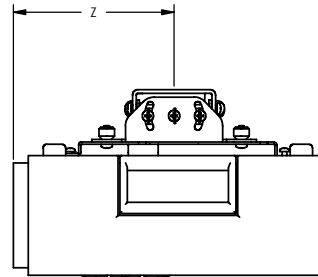

1 2 3 4 5 6 7 8

MANUFACTURER	MODEL	X	Y	Z
Boxlight	SP-9t			
Boxlight	SP-9tA			
Boxlight	XP-8t			
Canon	LV-S1			
Canon	LV-S2			
Canon	LV-X1			
Canon	LV-X2			
Eiki	LC-SM3			
Eiki	LC-SM4			
Eiki	LC-XM2			
Eiki	LC-XM4			
Sanyo	PLC-SW20			
Sanyo	PLC-SW20A			
Sanyo	PLC-			
Sanyo	PLC-XW20			
Sanyo	PLC-XW20A			
Sanyo	PLC-			

RPA-008

D

C

B

A

CHIEF MANUFACTURING INC.
MOUNT ORDER NUMBER IS RPA-008
PHONE: 1-800-582-6480

<p>THE INFORMATION AND DESIGNS CONTAINED IN THIS DRAWING ARE CONFIDENTIAL AND THE PROPRIETARY PROPERTY OF CHIEF MFG., INC. NEITHER THIS DESIGN NOR ANY INFORMATION CONTAINED IN THIS DRAWING MAY BE REPRODUCED OR DISCLOSED TO OTHERS WITHOUT THE EXPRESS WRITTEN CONSENT OF CHIEF MFG., INC.</p>	<p>12800 HWY 13 SOUTH STE. 500 • SAVAGE, MN. 55378 1.800.582.6480 • 16x 1.877.814.6918</p>
	<p>TITLE CUSTOMER PRINT, SEE LISTING IN UPPER RIGHT CORNER FOR MODELS THIS BRACKET FITS.</p>
	<p>REV. BRACKET NO. 00 RPA-008</p>