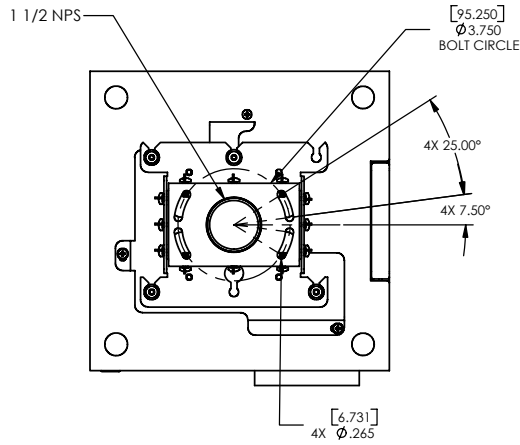

1 2 3 4 5 6 7 8

MANUFACTURER	MODEL	X	Y	Z
Boxlight	SP-9t			
Boxlight	SP-9tA			
Boxlight	XP-8t			
Canon	LV-S1			
Canon	LV-S2			
Canon	LV-X1			
Canon	LV-X2			
Eiki	LC-SM3			
Eiki	LC-SM4			
Eiki	LC-XM2			
Eiki	LC-XM4			
Sanyo	PLC-SW20			
Sanyo	PLC-SW20A			
Sanyo	PLC-			
Sanyo	PLC-XW20			
Sanyo	PLC-XW20A			
Sanyo	PLC-			

RPA-008

D

C

B

A

CHIEF MANUFACTURING INC.
MOUNT ORDER NUMBER IS RPA-008
PHONE: 1-800-582-6480

<p>THE INFORMATION AND DESIGNS CONTAINED IN THIS DRAWING ARE CONFIDENTIAL AND THE PROPRIETARY PROPERTY OF CHIEF MFG., INC. NEITHER THIS DESIGN NOR ANY INFORMATION CONTAINED IN THIS DRAWING MAY BE REPRODUCED OR DISCLOSED TO OTHERS WITHOUT THE EXPRESS WRITTEN CONSENT OF CHIEF MFG., INC.</p>	<p>12800 HWY 13 SOUTH STE. 500 • SAVAGE, MN. 55378 1.800.582.6480 • 16x 1.877.814.6918</p>
	<p>TITLE CUSTOMER PRINT, SEE LISTING IN UPPER RIGHT CORNER FOR MODELS THIS BRACKET FITS.</p>
	<p>REV. BRACKET NO. 00 RPA-008</p>