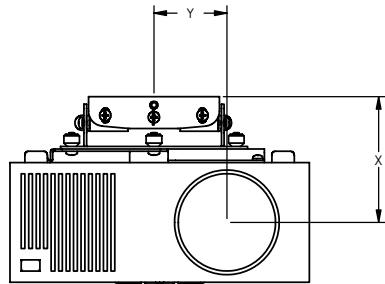

1 2 3 4 5 6 7 8

MANUFACTURER	MODEL	X	Y	Z
Boxlight	SP-9t			
Boxlight	SP-9tA			
Boxlight	XP-8t			
Canon	LV-S1			
Canon	LV-S2			
Canon	LV-X1			
Canon	LV-X2			
Eiki	LC-SM3			
Eiki	LC-SM4			
Eiki	LC-XM2			
Eiki	LC-XM4			
Sanyo	PLC-SW20			
Sanyo	PLC-SW20A			
Sanyo	PLC-			
Sanyo	PLC-XW20			
Sanyo	PLC-XW20A			
Sanyo	PLC-			

RPA-008

D

C

B

A

CHIEF MANUFACTURING INC.
MOUNT ORDER NUMBER IS RPA-008
PHONE: 1-800-582-6480

<p>THE INFORMATION AND DESIGNS CONTAINED IN THIS DRAWING ARE CONFIDENTIAL AND THE PROPRIETARY PROPERTY OF CHIEF MFG., INC. NEITHER THIS DESIGN NOR ANY INFORMATION CONTAINED IN THIS DRAWING MAY BE REPRODUCED OR DISCLOSED TO OTHERS WITHOUT THE EXPRESS WRITTEN CONSENT OF CHIEF MFG., INC.</p>	<p>12800 HWY 13 SOUTH STE. 500 • SAVAGE, MN. 55378 1.800.582.6480 • 16x 1.877.814.6918</p>
	<p>TITLE CUSTOMER PRINT, SEE LISTING IN UPPER RIGHT CORNER FOR MODELS THIS BRACKET FITS.</p>
	<p>REV. BRACKET NO. 00 RPA-008</p>