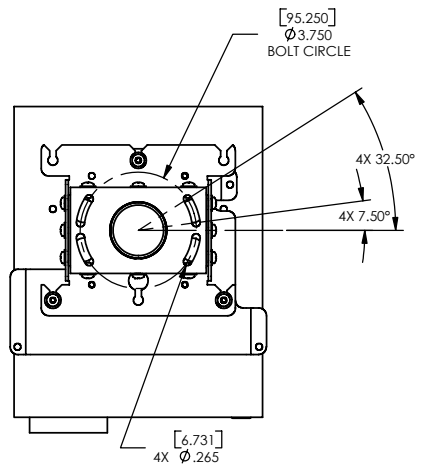

RPA-550

MANUFACTURER	MODEL	X	Y	Z
Integra	DLC-100			
NEC	Multisync LT			
NEC	Multisync LT 75Z			
NEC	Multisync LT 85Z			

CHIEF MANUFACTURING INC.
MOUNT ORDER NUMBER IS RPA-550
PHONE: 1-800-582-6480

THE INFORMATION AND DESIGNS CONTAINED IN THIS DRAWING ARE CONFIDENTIAL AND THE PROPRIETARY PROPERTY OF CHIEF MFG., INC. NEITHER THIS DESIGN NOR ANY INFORMATION CONTAINED IN THIS DRAWING MAY BE REPRODUCED OR DISCLOSED TO OTHERS WITHOUT THE EXPRESS WRITTEN CONSENT OF CHIEF MFG., INC.

CHIEF MANUFACTURING, INC.
 12800 HWY 13 SOUTH STE. 500 • SAVAGE, MN 55378
 1.800.582.6480 • Fax 1.877.894.6918

TITLE
CUSTOMER PRINT.
 SEE LISTING IN UPPER RIGHT CORNER FOR MODELS THIS BRACKET FITS.

REV. 00 BRACKET NO. **RPA-550**