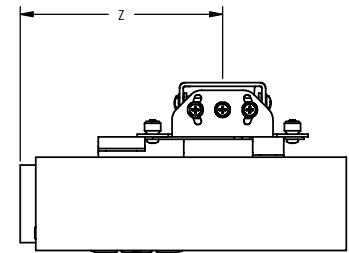

RPA-550

MANUFACTURER	MODEL	X	Y	Z
Integra	DLC-100			
NEC	Multisync LT			
NEC	Multisync LT 75Z			
NEC	Multisync LT 85Z			

CHIEF MANUFACTURING INC.
MOUNT ORDER NUMBER IS RPA-550
PHONE: 1-800-582-6480

THE INFORMATION AND DESIGNS CONTAINED IN THIS DRAWING ARE CONFIDENTIAL AND THE PROPRIETARY PROPERTY OF CHIEF MFG., INC. NEITHER THIS DESIGN NOR ANY INFORMATION CONTAINED IN THIS DRAWING MAY BE REPRODUCED OR DISCLOSED TO OTHERS WITHOUT THE EXPRESS WRITTEN CONSENT OF CHIEF MFG., INC.