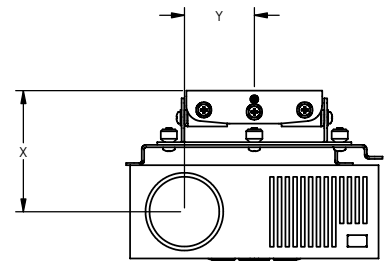

RPA-550

MANUFACTURER	MODEL	X	Y	Z
Integra	DLC-100			
NEC	Multisync LT			
NEC	Multisync LT 75Z			
NEC	Multisync LT 85Z			

CHIEF MANUFACTURING INC.
MOUNT ORDER NUMBER IS RPA-550
PHONE: 1-800-582-6480

THE INFORMATION AND DESIGNS CONTAINED IN THIS DRAWING ARE CONFIDENTIAL AND THE PROPRIETARY PROPERTY OF CHIEF MFG., INC. NEITHER THIS DESIGN NOR ANY INFORMATION CONTAINED IN THIS DRAWING MAY BE REPRODUCED OR DISCLOSED TO OTHERS WITHOUT THE EXPRESS WRITTEN CONSENT OF CHIEF MFG., INC.

CHIEF MANUFACTURING, INC.
 12800 HWY 13 SOUTH STE. 500 • SAVAGE, MN 55378
 1.800.582.6480 • Fax 1.877.894.6918

TITLE
CUSTOMER PRINT.
 SEE LISTING IN UPPER RIGHT CORNER FOR MODELS THIS BRACKET FITS.

REV. 00 BRACKET NO. **RPA-550**