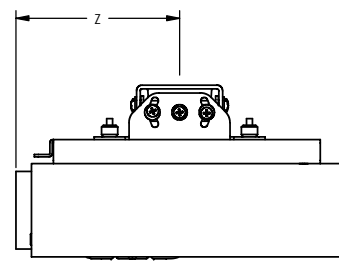

D
C
B
A

RPA801
D
C
B
A

CHIEF MANUFACTURING INC.
MOUNT ORDER NUMBER IS RPA-801
PHONE: 1-800-582-6480

THE INFORMATION AND DESIGNS CONTAINED IN THIS DRAWING ARE CONFIDENTIAL AND THE PROPRIETARY PROPERTY OF CHIEF MFG., INC. NEITHER THIS DESIGN NOR ANY INFORMATION CONTAINED IN THIS DRAWING MAY BE REPRODUCED OR DISCLOSED TO OTHERS WITHOUT THE EXPRESS WRITTEN CONSENT OF CHIEF MFG., INC.