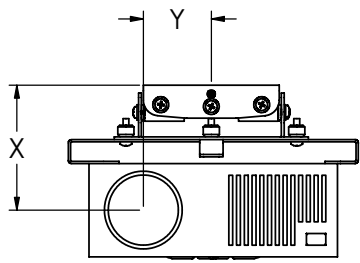

D
C
B
A

RPA801
D
C
B
A

CHIEF MANUFACTURING INC.
MOUNT ORDER NUMBER IS RPA-801
PHONE: 1-800-582-6480

THE INFORMATION AND DESIGNS CONTAINED IN THIS DRAWING ARE CONFIDENTIAL AND THE PROPRIETARY PROPERTY OF CHIEF MFG., INC. NEITHER THIS DESIGN NOR ANY INFORMATION CONTAINED IN THIS DRAWING MAY BE REPRODUCED OR DISCLOSED TO OTHERS WITHOUT THE EXPRESS WRITTEN CONSENT OF CHIEF MFG., INC.

CHIEF MANUFACTURING, INC.
12800 HWY 13 SOUTH STE. 500 • SAVAGE, MN 55378
1.800.582.6480 • Fax 1.877.894.6918

TITLE
CUSTOMER PRINT.
SEE LISTING IN UPPER RIGHT CORNER FOR MODELS THIS BRACKET FITS.

REV. BRACKET NO.
00/RPA801