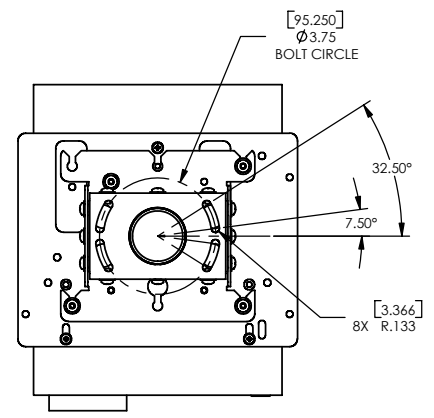

1 2 3 4 5 6 7 8

RPA-9000

D

D

C

C

B

B