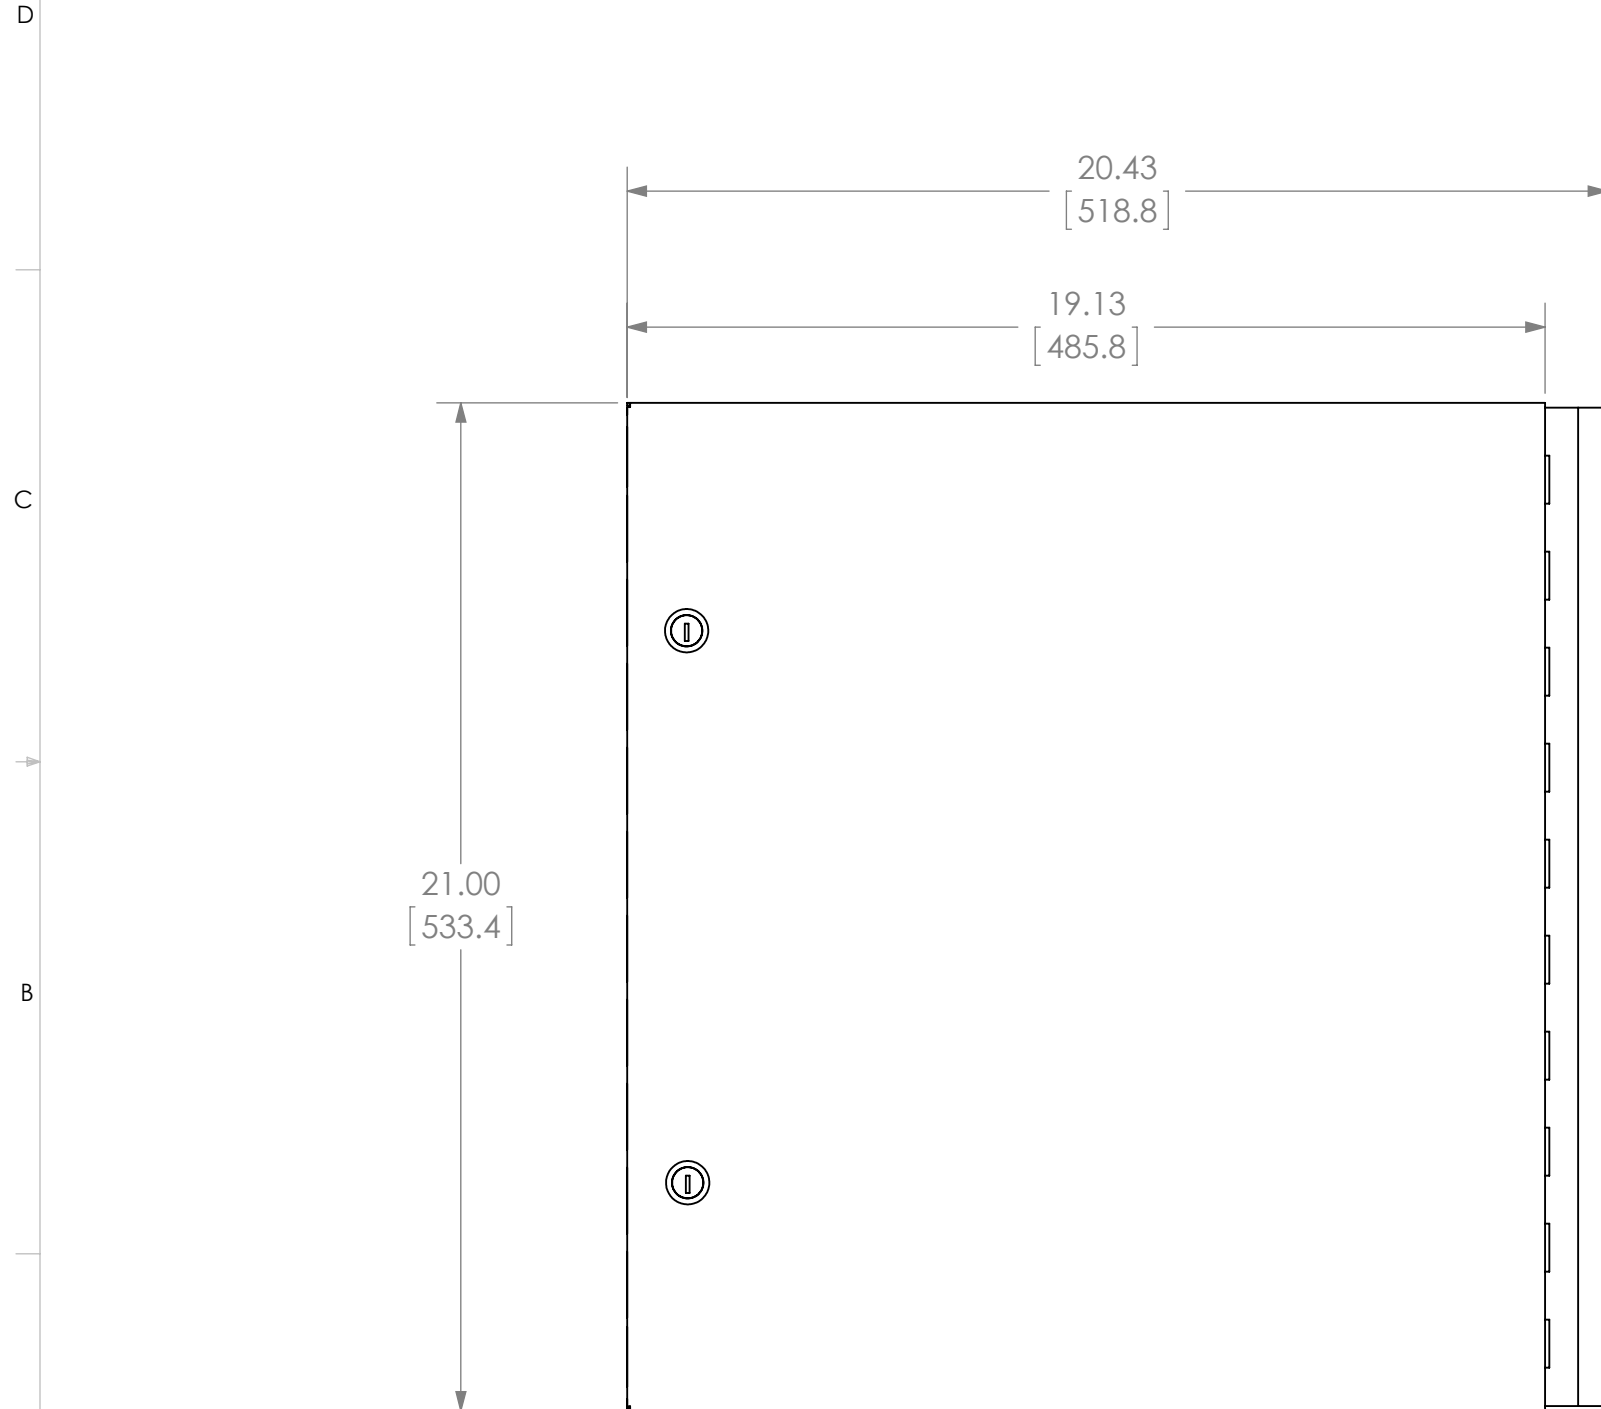

MODEL	RACK HEIGHT	DIMENSION "A"
SCDR-8	8U	14.00 [355.6mm]
SCDR-12	12U	21.00 [533.4mm]
SCDR-16	16U	28.00 [711.2mm]
SCDR-20	20U	35.00 [889.0mm]

**CHIEF MANUFACTURING**  
**MOUNT ORDER NUMBER IS SCDR-X**  
**PHONE: 1-800-582-6480**

SHEET SCALE = 1:4

THE INFORMATION AND DESIGNS CONTAINED IN THIS DRAWING ARE CONFIDENTIAL AND THE PROPRIETARY PROPERTY OF MILESTONE AV TECHNOLOGIES. NEITHER THIS DESIGN NOR ANY INFORMATION CONTAINED IN THIS DRAWING MAY BE REPRODUCED OR DISCLOSED TO OTHERS WITHOUT THE EXPRESS WRITTEN CONSENT OF MILESTONE AV TECHNOLOGIES.