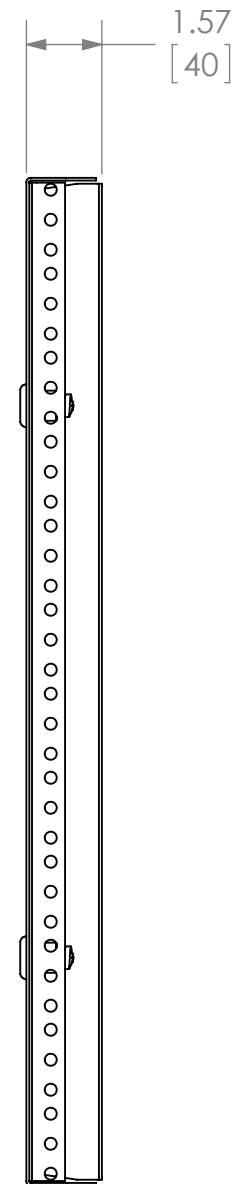

MODEL	RACK HEIGHT	DIMENSION "A"
SCDR-8	8U	14.00 [355.6mm]
SCDR-12	12U	21.00 [533.4mm]
SCDR-16	16U	28.00 [711.2mm]
SCDR-20	20U	35.00 [889.0mm]

**CHIEF MANUFACTURING**  
**MOUNT ORDER NUMBER IS SCDR-X**  
**PHONE: 1-800-582-6480**

SHEET SCALE = 1:4

THE INFORMATION AND DESIGNS CONTAINED IN THIS DRAWING ARE CONFIDENTIAL AND THE PROPRIETARY PROPERTY OF MILESTONE AV TECHNOLOGIES. NEITHER THIS DESIGN NOR ANY INFORMATION CONTAINED IN THIS DRAWING MAY BE REPRODUCED OR DISCLOSED TO OTHERS WITHOUT THE EXPRESS WRITTEN CONSENT OF MILESTONE AV TECHNOLOGIES.