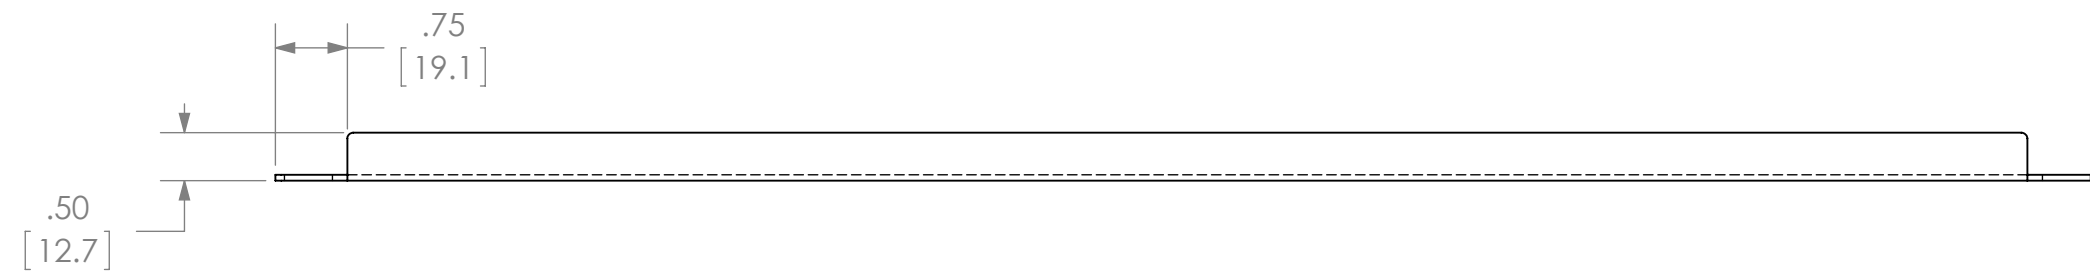

MODEL	RACK HEIGHT	DIMENSION "A"	DIMENSION "B"
SFG-1	1U	1.25 [31.8mm]	1.72 [43.7mm]
SFG-2	2U	3.00 [76.1mm]	3.46 [87.9mm]
SFG-3	3U	2.25 [57.2mm]	5.22 [132.6mm]
SFG-4	4U	3.99 [101.3mm]	6.97 [177.0mm]
SFG-5	5U	5.75 [146.0mm]	8.72 [221.5mm]
SFG-6	6U	7.50 [190.5mm]	10.47 [265.9mm]
SFG-7	7U	9.25 [234.9mm]	12.22 [310.3mm]

CHIEF CHIEF MANUFACTURING
MOUNT ORDER NUMBER IS SFG-X
PHONE: 1-800-582-6480

SHEET SCALE = 1:2

THE INFORMATION AND DESIGNS CONTAINED IN THIS DRAWING ARE CONFIDENTIAL AND THE PROPRIETARY PROPERTY OF MILESTONE AV TECHNOLOGIES. NEITHER THIS DESIGN NOR ANY INFORMATION CONTAINED IN THIS DRAWING MAY BE REPRODUCED OR DISCLOSED TO OTHERS WITHOUT THE EXPRESS WRITTEN CONSENT OF MILESTONE AV TECHNOLOGIES.