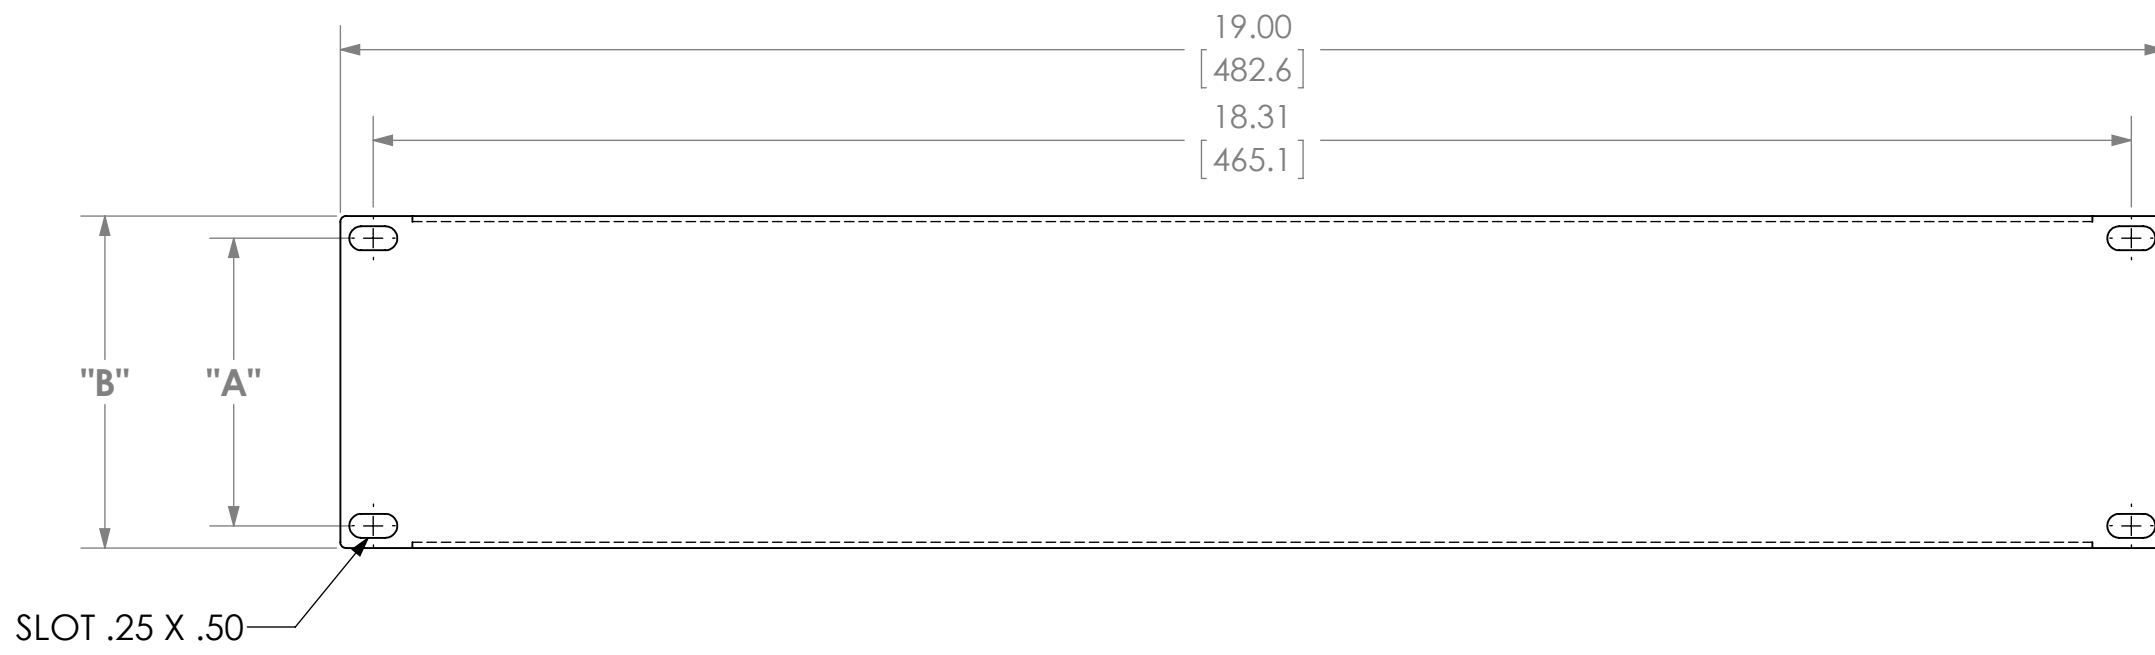

MODEL	RACK HEIGHT	DIMENSION "A"	DIMENSION "B"
SFG-1	1U	1.25 [31.8mm]	1.72 [43.7mm]
SFG-2	2U	3.00 [76.1mm]	3.46 [87.9mm]
SFG-3	3U	2.25 [57.2mm]	5.22 [132.6mm]
SFG-4	4U	3.99 [101.3mm]	6.97 [177.0mm]
SFG-5	5U	5.75 [146.0mm]	8.72 [221.5mm]
SFG-6	6U	7.50 [190.5mm]	10.47 [265.9mm]
SFG-7	7U	9.25 [234.9mm]	12.22 [310.3mm]

CHIEF CHIEF MANUFACTURING
MOUNT ORDER NUMBER IS SFG-X
PHONE: 1-800-582-6480

SHEET SCALE = 1:2

THE INFORMATION AND DESIGNS CONTAINED IN THIS DRAWING ARE CONFIDENTIAL AND THE PROPRIETARY PROPERTY OF MILESTONE AV TECHNOLOGIES. NEITHER THIS DESIGN NOR ANY INFORMATION CONTAINED IN THIS DRAWING MAY BE REPRODUCED OR DISCLOSED TO OTHERS WITHOUT THE EXPRESS WRITTEN CONSENT OF MILESTONE AV TECHNOLOGIES.