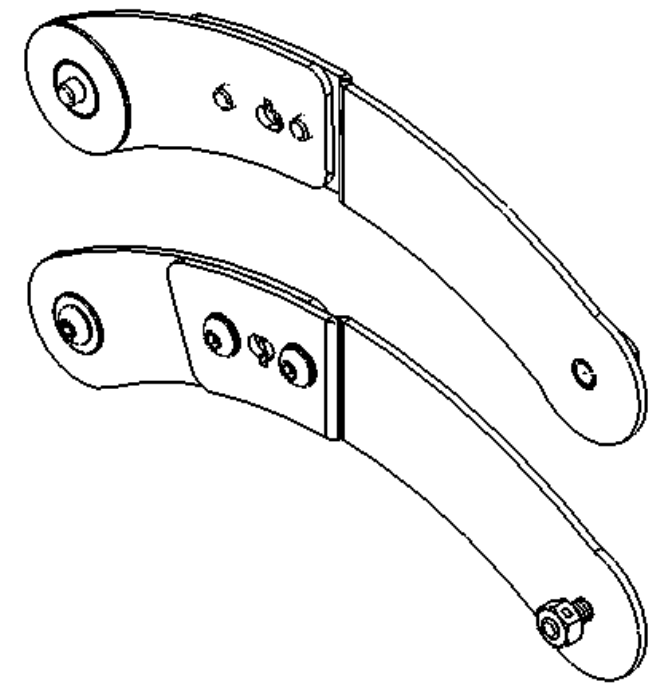

SL-236-LINK

CHIEF MANUFACTURING INC.
MOUNT ORDER NUMBER IS SL-236-LINK
PHONE: 1-800-582-6480

THE INFORMATION AND DESIGNS CONTAINED
IN THIS DRAWING ARE CONFIDENTIAL AND THE
PROPRIETARY PROPERTY OF CHIEF MFG., INC.
NEITHER THIS DESIGN NOR ANY INFORMATION
CONTAINED IN THIS DRAWING MAY BE
REPRODUCED OR DISCLOSED TO OTHERS
WITHOUT THE EXPRESS WRITTEN CONSENT OF
CHIEF MFG., INC.

		CHIEF MANUFACTURING, INC. <small>8401 EAGLE CREEK PKWY STE. 700, SAVAGE, MN 55378 1.800.582.6480 * FAX 1.877.894.6918</small>
TITLE		CUSTOMER PRINT SL-236-LINK
SIZE	DWG. NO.	SL-236-LINK
B		