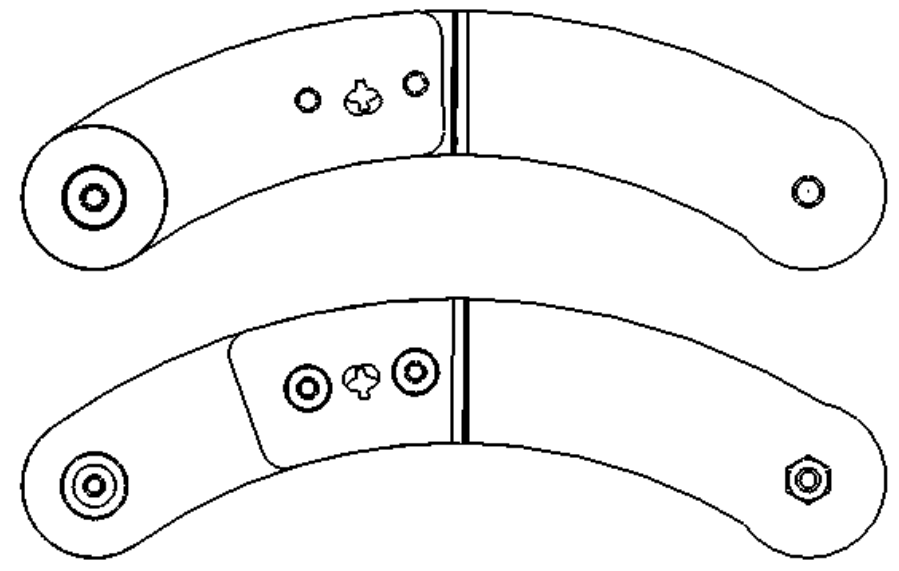

SL-236-LINK

CHIEF MANUFACTURING INC.
MOUNT ORDER NUMBER IS SL-236-LINK
PHONE: 1-800-582-6480

THE INFORMATION AND DESIGNS CONTAINED
IN THIS DRAWING ARE CONFIDENTIAL AND THE
PROPRIETARY PROPERTY OF CHIEF MFG., INC.
NEITHER THIS DESIGN NOR ANY INFORMATION
CONTAINED IN THIS DRAWING MAY BE
REPRODUCED OR DISCLOSED TO OTHERS
WITHOUT THE EXPRESS WRITTEN CONSENT OF
CHIEF MFG., INC.

		CHIEF MANUFACTURING, INC. <small>8401 EAGLE CREEK PKWY STE. 700, SAVAGE, MN 55378 1.800.582.6480 * FAX 1.877.894.6918</small>
TITLE		CUSTOMER PRINT SL-236-LINK
SIZE	DWG. NO.	SL-236-LINK
B		