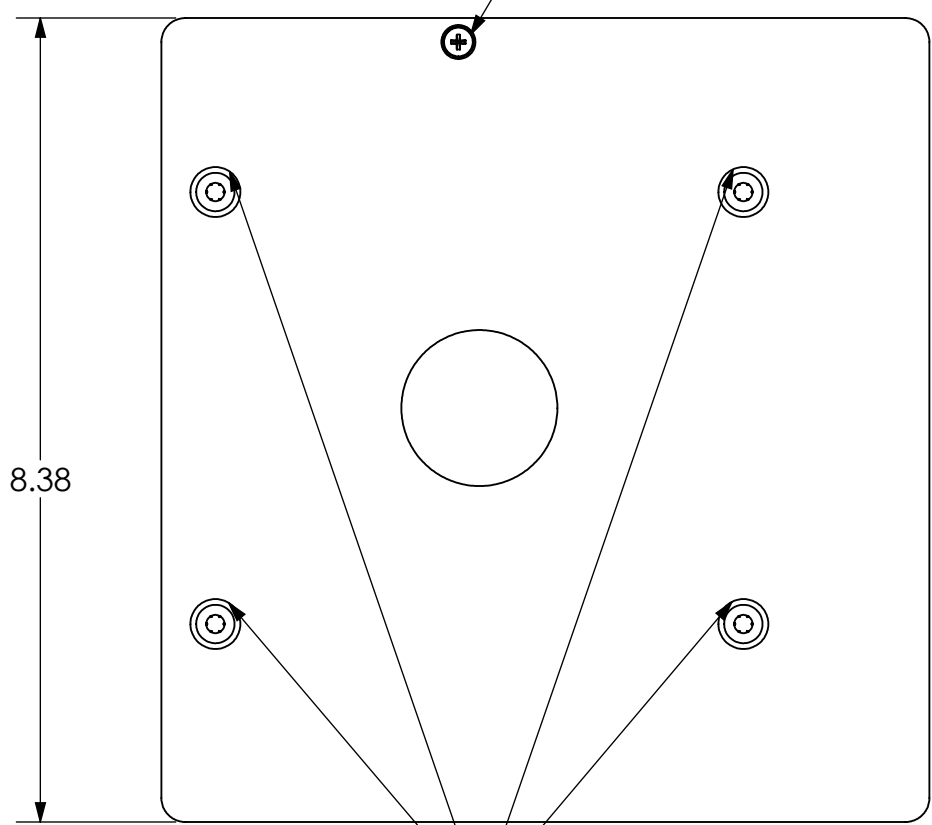

1 2 3 4 5 6 7 8

SLB-570

D  
C  
B  
A

MOUNTING HOLE IN BOTTOM OF PROJECTOR

THUMBNUITS ATTACH TO KEYHOLE SLOTS IN RPA TOP

.57  
ADDED DEPTH

MANUFACTURER	MODEL	X	Y	Z
Panasonic	PT-D3500U	4.63	-1.09	8.00
Panasonic	PT-L750U	4.63	-1.09	8.00
Panasonic	PT-L780NTU	4.63	-1.09	8.00
Panasonic	PT-L780U	4.63	-1.09	8.00
Panasonic	PT-L785U	4.63	-1.09	8.00

**CHIEF MANUFACTURING INC.**  
**MOUNT ORDER NUMBER IS SLB-570**  
**PHONE: 1-800-582-6480**

SHEET SCALE = 1:2

THE INFORMATION AND DESIGNS CONTAINED IN THIS DRAWING ARE CONFIDENTIAL AND THE PROPRIETARY PROPERTY OF CHIEF MFG., INC. NEITHER THIS DESIGN NOR ANY INFORMATION CONTAINED IN THIS DRAWING MAY BE REPRODUCED OR DISCLOSED TO OTHERS WITHOUT THE EXPRESS WRITTEN CONSENT OF CHIEF MFG., INC.