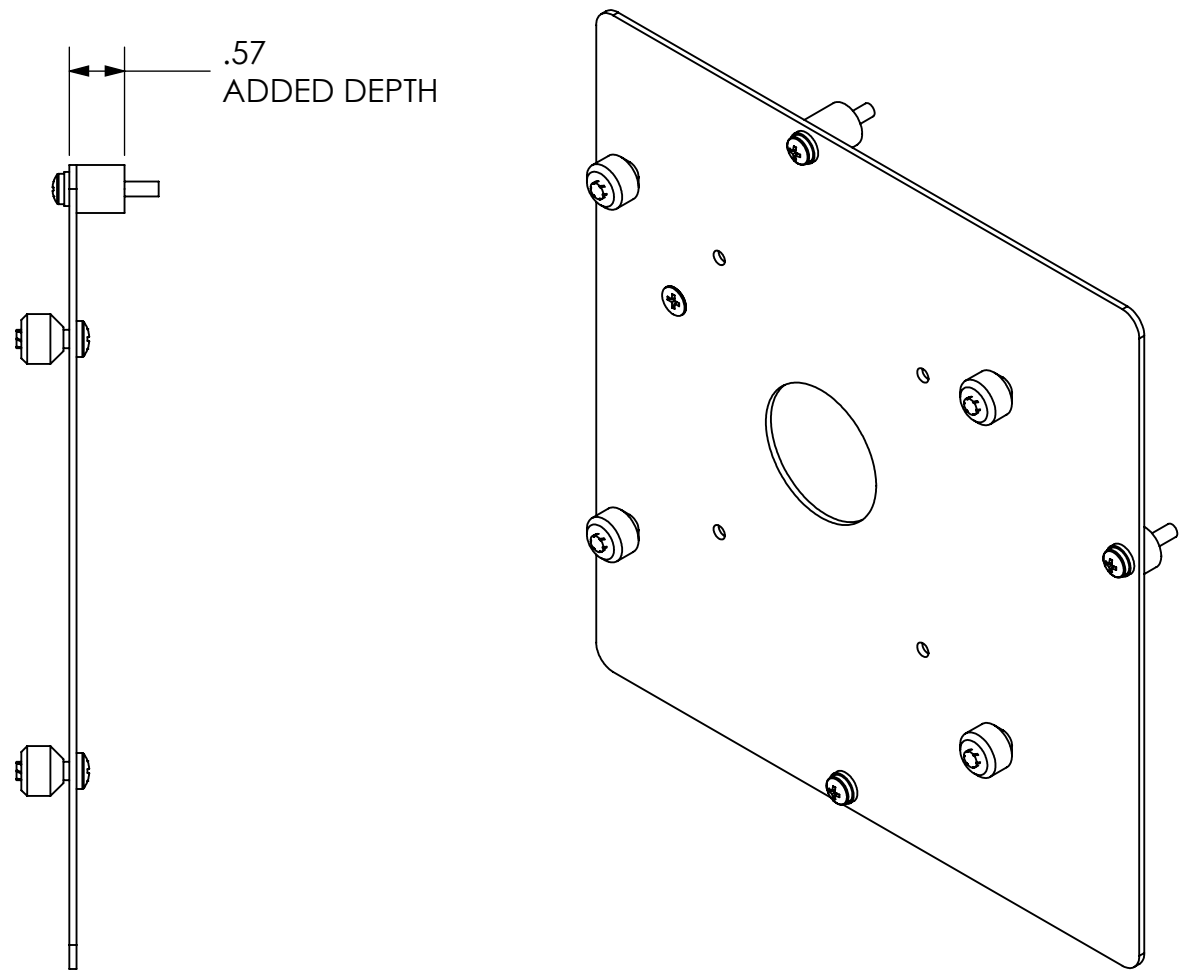

1 2 3 4 5 6 7 8

SLB-570

D  
C  
B  
A

MOUNTING HOLE IN BOTTOM OF PROJECTOR

THUMBNUITS ATTACH TO KEYHOLE SLOTS IN RPA TOP

.57  
ADDED DEPTH

MANUFACTURER	MODEL	X	Y	Z
Panasonic	PT-D3500U	4.63	-1.09	8.00
Panasonic	PT-L750U	4.63	-1.09	8.00
Panasonic	PT-L780NTU	4.63	-1.09	8.00
Panasonic	PT-L780U	4.63	-1.09	8.00
Panasonic	PT-L785U	4.63	-1.09	8.00

**CHIEF MANUFACTURING INC.**  
**MOUNT ORDER NUMBER IS SLB-570**  
**PHONE: 1-800-582-6480**

SHEET SCALE = 1:2

THE INFORMATION AND DESIGNS CONTAINED IN THIS DRAWING ARE CONFIDENTIAL AND THE PROPRIETARY PROPERTY OF CHIEF MFG., INC. NEITHER THIS DESIGN NOR ANY INFORMATION CONTAINED IN THIS DRAWING MAY BE REPRODUCED OR DISCLOSED TO OTHERS WITHOUT THE EXPRESS WRITTEN CONSENT OF CHIEF MFG., INC.