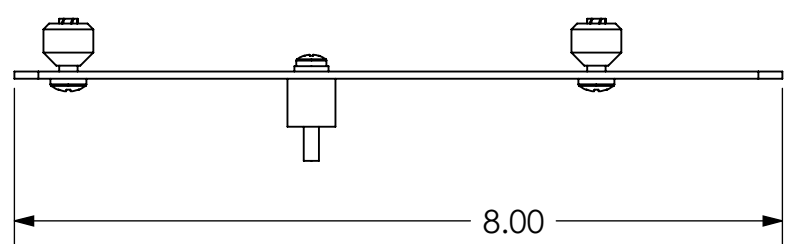

1 2 3 4 5 6 7 8

SLB-570

D  
C  
B  
A

MOUNTING HOLE IN BOTTOM OF PROJECTOR

THUMBNUITS ATTACH TO KEYHOLE SLOTS IN RPA TOP

.57  
ADDED DEPTH

MANUFACTURER	MODEL	X	Y	Z
Panasonic	PT-D3500U	4.63	-1.09	8.00
Panasonic	PT-L750U	4.63	-1.09	8.00
Panasonic	PT-L780NTU	4.63	-1.09	8.00
Panasonic	PT-L780U	4.63	-1.09	8.00
Panasonic	PT-L785U	4.63	-1.09	8.00

**CHIEF MANUFACTURING INC.**  
**MOUNT ORDER NUMBER IS SLB-570**  
**PHONE: 1-800-582-6480**

SHEET SCALE = 1:2

THE INFORMATION AND DESIGNS CONTAINED IN THIS DRAWING ARE CONFIDENTIAL AND THE PROPRIETARY PROPERTY OF CHIEF MFG., INC. NEITHER THIS DESIGN NOR ANY INFORMATION CONTAINED IN THIS DRAWING MAY BE REPRODUCED OR DISCLOSED TO OTHERS WITHOUT THE EXPRESS WRITTEN CONSENT OF CHIEF MFG., INC.