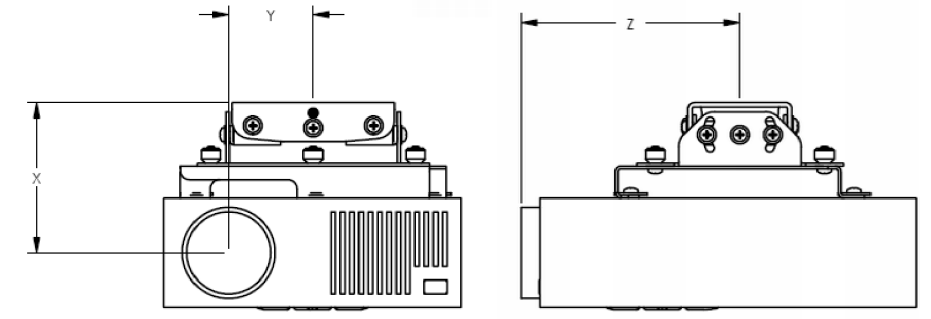

1 2 3 4 5 6 7 8

SLB-570

D  
C  
B  
A

MOUNTING HOLE IN BOTTOM OF PROJECTOR

THUMBNUITS ATTACH TO KEYHOLE SLOTS IN RPA TOP

.57  
ADDED DEPTH

MANUFACTURER	MODEL	X	Y	Z
Panasonic	PT-D3500U	4.63	-1.09	8.00
Panasonic	PT-L750U	4.63	-1.09	8.00
Panasonic	PT-L780NTU	4.63	-1.09	8.00
Panasonic	PT-L780U	4.63	-1.09	8.00
Panasonic	PT-L785U	4.63	-1.09	8.00

**CHIEF MANUFACTURING INC.**  
**MOUNT ORDER NUMBER IS SLB-570**  
**PHONE: 1-800-582-6480**

SHEET SCALE = 1:2

THE INFORMATION AND DESIGNS CONTAINED IN THIS DRAWING ARE CONFIDENTIAL AND THE PROPRIETARY PROPERTY OF CHIEF MFG., INC. NEITHER THIS DESIGN NOR ANY INFORMATION CONTAINED IN THIS DRAWING MAY BE REPRODUCED OR DISCLOSED TO OTHERS WITHOUT THE EXPRESS WRITTEN CONSENT OF CHIEF MFG., INC.