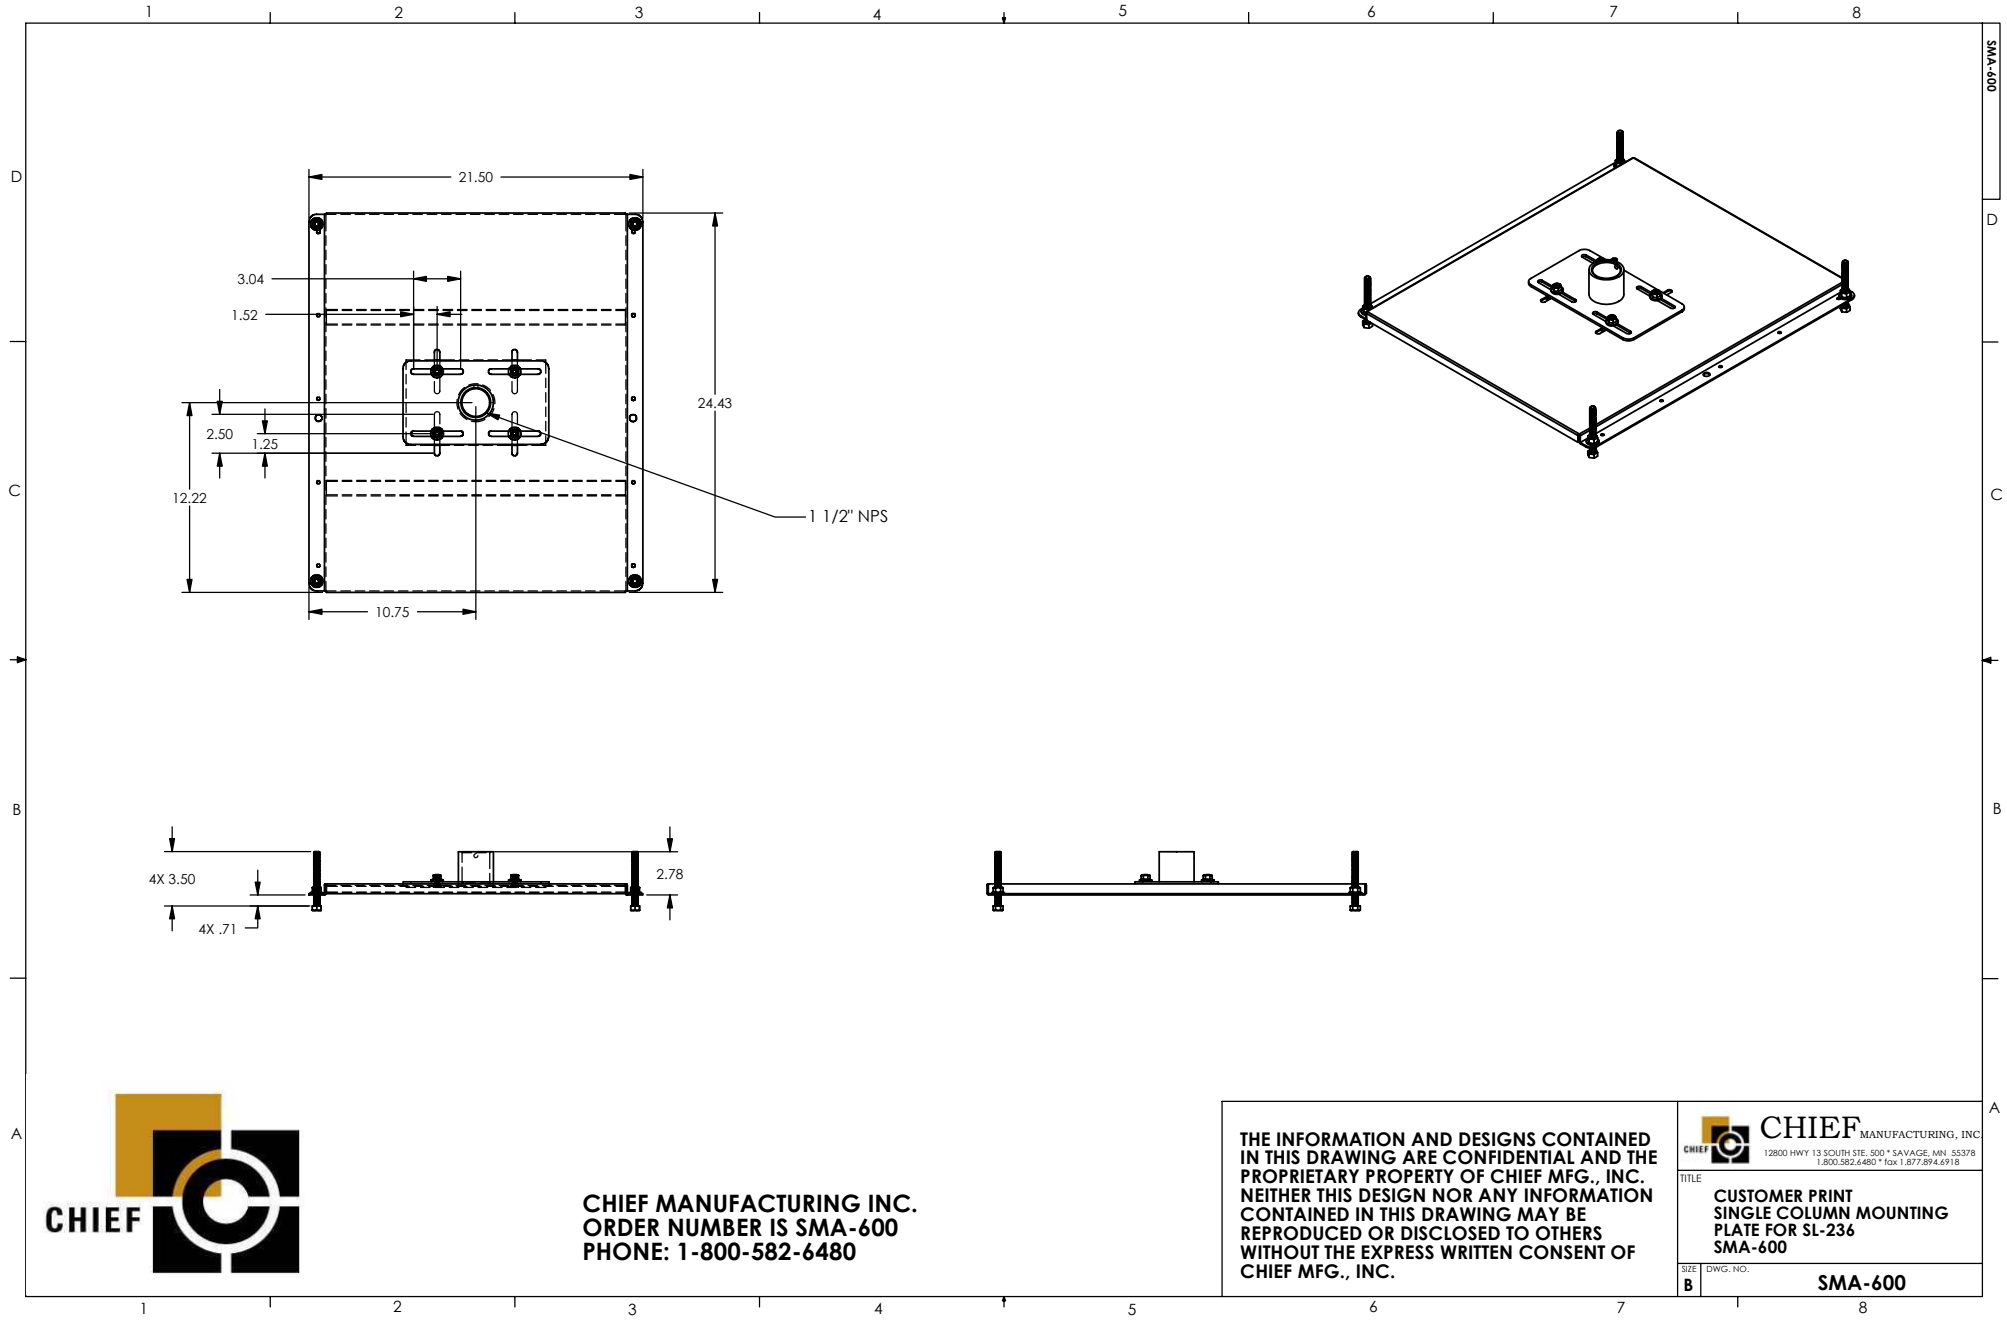

SMA-600

**CHIEF MANUFACTURING INC.**  
**ORDER NUMBER IS SMA-600**  
**PHONE: 1-800-582-6480**

THE INFORMATION AND DESIGNS CONTAINED IN THIS DRAWING ARE CONFIDENTIAL AND THE PROPRIETARY PROPERTY OF CHIEF MFG., INC. NEITHER THIS DESIGN NOR ANY INFORMATION CONTAINED IN THIS DRAWING MAY BE REPRODUCED OR DISCLOSED TO OTHERS WITHOUT THE EXPRESS WRITTEN CONSENT OF CHIEF MFG., INC.

**CHIEF** MANUFACTURING, INC.  
 12800 HWY 13 SOUTH STE. 500 • SAVAGE, MN 55378  
 1.800.582.6480 • Fax 1.877.894.6918

TITLE  
**CUSTOMER PRINT  
 SINGLE COLUMN MOUNTING  
 PLATE FOR SL-236  
 SMA-600**

SIZE DWG. NO.  
**B SMA-600**