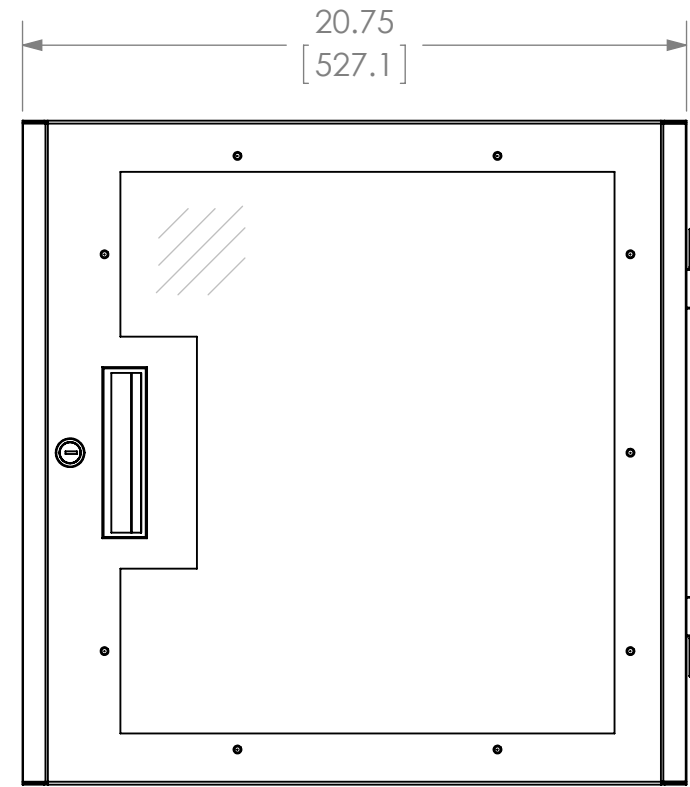

MODEL	RACK HEIGHT	DIMENSION "A"
SWRD-10	10U	20.75 [527.1mm]
SWRD-10PLX	10U	20.75 [527.1mm]
SWRD-10P	10U	20.75 [527.1mm]
SWRD-18	18U	35.75 [900.1mm]
SWRD-18PLX	18U	35.75 [900.1mm]
SWRD-18P	18U	35.75 [900.1mm]
SWRD-24	24U	45.25 [1149.4mm]
SWRD-24PLX	24U	45.25 [1149.4mm]
SWRD-24P	24U	45.25 [1149.4mm]

NOTE: SWRD-10 SHOWN

SOLID DOOR

PLEXIGLASS DOOR

PERFORATED DOOR

CHIEF MANUFACTURING
MOUNT ORDER NUMBER IS SWRD-X
PHONE: 1-800-582-6480

SHEET SCALE = 1:6

THE INFORMATION AND DESIGNS CONTAINED IN THIS DRAWING ARE CONFIDENTIAL AND THE PROPRIETARY PROPERTY OF MILESTONE AV TECHNOLOGIES. NEITHER THIS DESIGN NOR ANY INFORMATION CONTAINED IN THIS DRAWING MAY BE REPRODUCED OR DISCLOSED TO OTHERS WITHOUT THE EXPRESS WRITTEN CONSENT OF MILESTONE AV TECHNOLOGIES.

TITLE
CUSTOMER PRINT
SWRD-X

SIZE DWG. NO.
B SWRD-X

8401 EAGLE CREEK PKY
 SUITE #700
 SAVAGE, MN 55378
 PHONE: 952-894-6280
 FAX: 877-894-6918