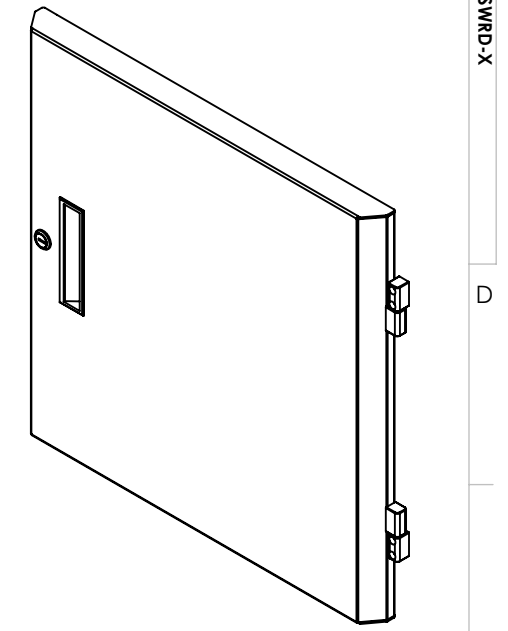

MODEL	RACK HEIGHT	DIMENSION "A"
SWRD-10	10U	20.75 [527.1mm]
SWRD-10PLX	10U	20.75 [527.1mm]
SWRD-10P	10U	20.75 [527.1mm]
SWRD-18	18U	35.75 [900.1mm]
SWRD-18PLX	18U	35.75 [900.1mm]
SWRD-18P	18U	35.75 [900.1mm]
SWRD-24	24U	45.25 [1149.4mm]
SWRD-24PLX	24U	45.25 [1149.4mm]
SWRD-24P	24U	45.25 [1149.4mm]

NOTE: SWRD-10 SHOWN

SOLID DOOR

PLEXIGLASS DOOR

PERFORATED DOOR

CHIEF MANUFACTURING
MOUNT ORDER NUMBER IS SWRD-X
PHONE: 1-800-582-6480

SHEET SCALE = 1:6

THE INFORMATION AND DESIGNS CONTAINED IN THIS DRAWING ARE CONFIDENTIAL AND THE PROPRIETARY PROPERTY OF MILESTONE AV TECHNOLOGIES. NEITHER THIS DESIGN NOR ANY INFORMATION CONTAINED IN THIS DRAWING MAY BE REPRODUCED OR DISCLOSED TO OTHERS WITHOUT THE EXPRESS WRITTEN CONSENT OF MILESTONE AV TECHNOLOGIES.