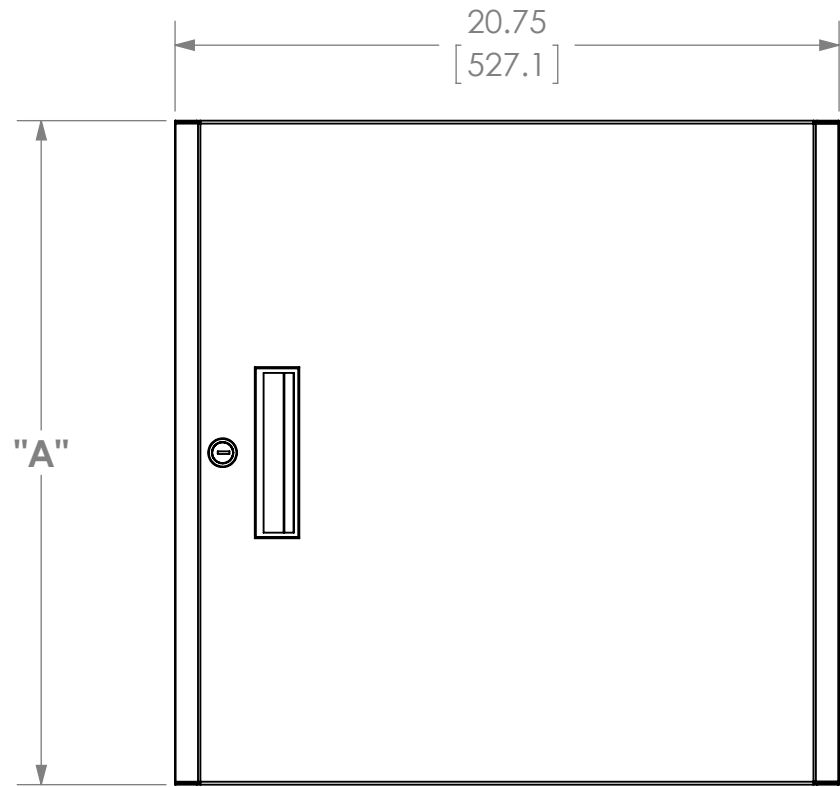

MODEL	RACK HEIGHT	DIMENSION "A"
SWRD-10	10U	20.75 [527.1mm]
SWRD-10PLX	10U	20.75 [527.1mm]
SWRD-10P	10U	20.75 [527.1mm]
SWRD-18	18U	35.75 [900.1mm]
SWRD-18PLX	18U	35.75 [900.1mm]
SWRD-18P	18U	35.75 [900.1mm]
SWRD-24	24U	45.25 [1149.4mm]
SWRD-24PLX	24U	45.25 [1149.4mm]
SWRD-24P	24U	45.25 [1149.4mm]

NOTE: SWRD-10 SHOWN

SOLID DOOR

PLEXIGLASS DOOR

PERFORATED DOOR

CHIEF MANUFACTURING
MOUNT ORDER NUMBER IS SWRD-X
PHONE: 1-800-582-6480

SHEET SCALE = 1:6

THE INFORMATION AND DESIGNS CONTAINED IN THIS DRAWING ARE CONFIDENTIAL AND THE PROPRIETARY PROPERTY OF MILESTONE AV TECHNOLOGIES. NEITHER THIS DESIGN NOR ANY INFORMATION CONTAINED IN THIS DRAWING MAY BE REPRODUCED OR DISCLOSED TO OTHERS WITHOUT THE EXPRESS WRITTEN CONSENT OF MILESTONE AV TECHNOLOGIES.

TITLE
CUSTOMER PRINT
SWRD-X

SIZE DWG. NO.
B SWRD-X

8401 EAGLE CREEK PKY
 SUITE #700
 SAVAGE, MN 55378
 PHONE: 952-894-6280
 FAX: 877-894-6918