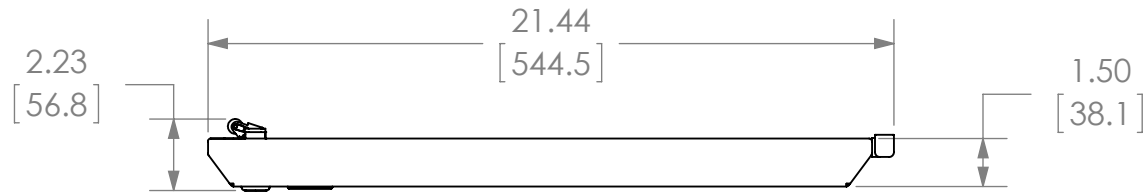

MODEL	RACK HEIGHT	DIMENSION "A"
SWRD-10	10U	20.75 [527.1mm]
SWRD-10PLX	10U	20.75 [527.1mm]
SWRD-10P	10U	20.75 [527.1mm]
SWRD-18	18U	35.75 [900.1mm]
SWRD-18PLX	18U	35.75 [900.1mm]
SWRD-18P	18U	35.75 [900.1mm]
SWRD-24	24U	45.25 [1149.4mm]
SWRD-24PLX	24U	45.25 [1149.4mm]
SWRD-24P	24U	45.25 [1149.4mm]

NOTE: SWRD-10 SHOWN

SOLID DOOR

PLEXIGLASS DOOR

PERFORATED DOOR

CHIEF MANUFACTURING
MOUNT ORDER NUMBER IS SWRD-X
PHONE: 1-800-582-6480

SHEET SCALE = 1:6

THE INFORMATION AND DESIGNS CONTAINED IN THIS DRAWING ARE CONFIDENTIAL AND THE PROPRIETARY PROPERTY OF MILESTONE AV TECHNOLOGIES. NEITHER THIS DESIGN NOR ANY INFORMATION CONTAINED IN THIS DRAWING MAY BE REPRODUCED OR DISCLOSED TO OTHERS WITHOUT THE EXPRESS WRITTEN CONSENT OF MILESTONE AV TECHNOLOGIES.