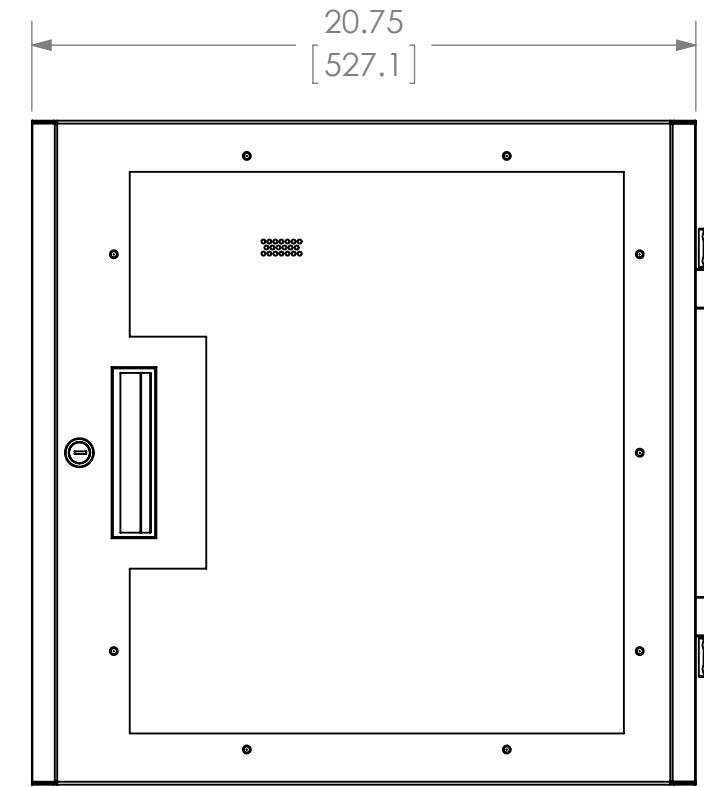

MODEL	RACK HEIGHT	DIMENSION "A"
SWRD-10	10U	20.75 [527.1mm]
SWRD-10PLX	10U	20.75 [527.1mm]
SWRD-10P	10U	20.75 [527.1mm]
SWRD-18	18U	35.75 [900.1mm]
SWRD-18PLX	18U	35.75 [900.1mm]
SWRD-18P	18U	35.75 [900.1mm]
SWRD-24	24U	45.25 [1149.4mm]
SWRD-24PLX	24U	45.25 [1149.4mm]
SWRD-24P	24U	45.25 [1149.4mm]

NOTE: SWRD-10 SHOWN

SOLID DOOR

PLEXIGLASS DOOR

PERFORATED DOOR

CHIEF MANUFACTURING
MOUNT ORDER NUMBER IS SWRD-X
PHONE: 1-800-582-6480

SHEET SCALE = 1:6

THE INFORMATION AND DESIGNS CONTAINED IN THIS DRAWING ARE CONFIDENTIAL AND THE PROPRIETARY PROPERTY OF MILESTONE AV TECHNOLOGIES. NEITHER THIS DESIGN NOR ANY INFORMATION CONTAINED IN THIS DRAWING MAY BE REPRODUCED OR DISCLOSED TO OTHERS WITHOUT THE EXPRESS WRITTEN CONSENT OF MILESTONE AV TECHNOLOGIES.