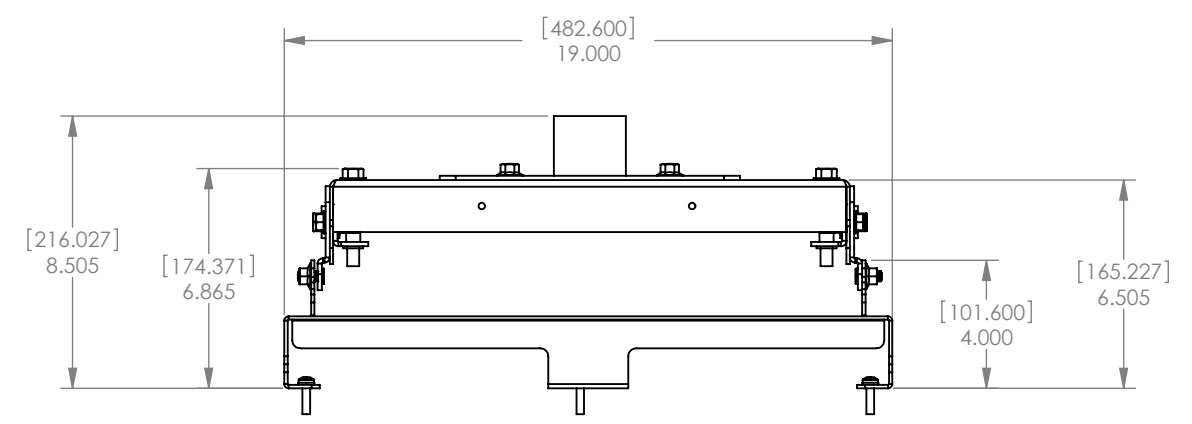

SHIFT AND 3" OF FORWARD AND BACK MOVMENT BUILT IN.

CHIEF MANUFACTURING INC.

PHONE: 1-800-582-6480

THE INFORMATION AND DESIGNS CONTAINED IN THIS DRAWING ARE CONFIDENTIAL AND THE PROPRIETARY PROPERTY OF CHIEF MFG., INC. NEITHER THIS DESIGN NOR ANY INFORMATION CONTAINED IN THIS DRAWING MAY BE REPRODUCED OR DISCLOSED TO OTHERS WITHOUT THE EXPRESS WRITTEN CONSENT OF CHIEF MFG., INC.

CHIEF MANUFACTURING, INC.
12800 HWY 13 SOUTH STE. 500 * SAVAGE, MN 55378

TITLE
CUSTOMER PRINT,

SIZE | DWG. NO.
B | VCM-72P

VCM-72P

D

C

B

A