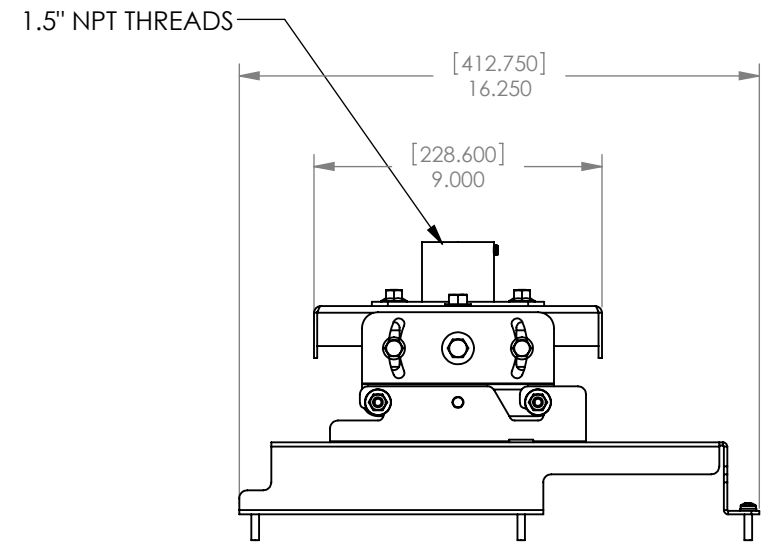

SHIFT AND 3" OF FORWARD AND BACK MOVMENT BUILT IN.

CHIEF MANUFACTURING INC.

PHONE: 1-800-582-6480

THE INFORMATION AND DESIGNS CONTAINED IN THIS DRAWING ARE CONFIDENTIAL AND THE PROPRIETARY PROPERTY OF CHIEF MFG., INC. NEITHER THIS DESIGN NOR ANY INFORMATION CONTAINED IN THIS DRAWING MAY BE REPRODUCED OR DISCLOSED TO OTHERS WITHOUT THE EXPRESS WRITTEN CONSENT OF CHIEF MFG., INC.

CHIEF MANUFACTURING, INC.
12800 HWY 13 SOUTH STE. 500 * SAVAGE, MN 55378

TITLE
CUSTOMER PRINT,

SIZE | DWG. NO.
B | VCM-72P

VCM-72P

D

C

B

A