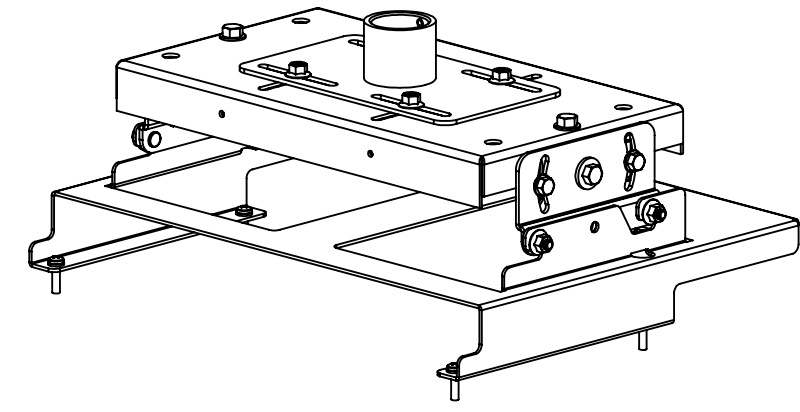

SHIFT AND 3" OF FORWARD AND BACK MOVMENT BUILT IN.

CHIEF MANUFACTURING INC.

PHONE: 1-800-582-6480

THE INFORMATION AND DESIGNS CONTAINED IN THIS DRAWING ARE CONFIDENTIAL AND THE PROPRIETARY PROPERTY OF CHIEF MFG., INC. NEITHER THIS DESIGN NOR ANY INFORMATION CONTAINED IN THIS DRAWING MAY BE REPRODUCED OR DISCLOSED TO OTHERS WITHOUT THE EXPRESS WRITTEN CONSENT OF CHIEF MFG., INC.

CHIEF MANUFACTURING, INC.
12800 HWY 13 SOUTH STE. 500 * SAVAGE, MN 55378

TITLE
CUSTOMER PRINT,

SIZE | DWG. NO.
B | VCM-72P

VCM-72P

D

C

B

A