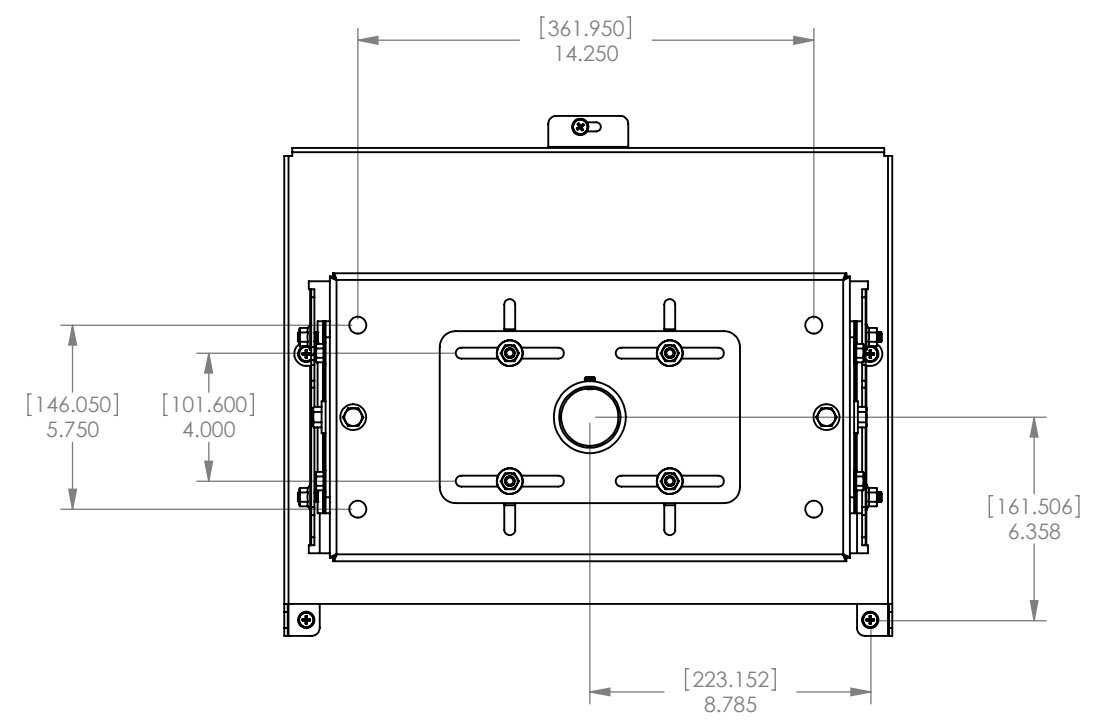

SHIFT AND 3" OF FORWARD AND BACK MOVMENT BUILT IN.

CHIEF MANUFACTURING INC.

PHONE: 1-800-582-6480

THE INFORMATION AND DESIGNS CONTAINED IN THIS DRAWING ARE CONFIDENTIAL AND THE PROPRIETARY PROPERTY OF CHIEF MFG., INC. NEITHER THIS DESIGN NOR ANY INFORMATION CONTAINED IN THIS DRAWING MAY BE REPRODUCED OR DISCLOSED TO OTHERS WITHOUT THE EXPRESS WRITTEN CONSENT OF CHIEF MFG., INC.

CHIEF MANUFACTURING, INC.
12800 HWY 13 SOUTH STE. 500 * SAVAGE, MN 55378

TITLE
CUSTOMER PRINT,

SIZE | DWG. NO.
B | VCM-72P

VCM-72P

D

C

B

A