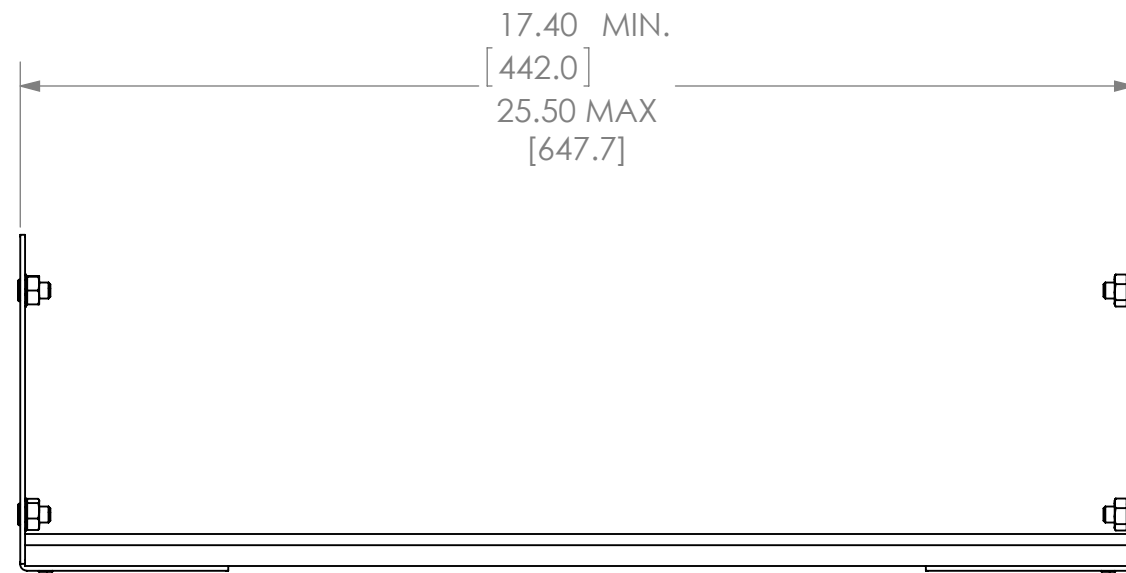

MODEL	RACK HEIGHT	DIMENSION "A"	WEIGHT CAPACITY
WDS3-14	3U	14.13 [358.9mm]	80 lbs [36.3 kg]
WDS3-18	3U	18.13 [460.5mm]	80 lbs [36.3 kg]

NOTE: WDS3-14 SHOWN

CHIEF MANUFACTURING
MOUNT ORDER NUMBER IS WDS3-X
PHONE: 1-800-582-6480

SHEET SCALE = 1:3

THE INFORMATION AND DESIGNS CONTAINED IN THIS DRAWING ARE CONFIDENTIAL AND THE PROPRIETARY PROPERTY OF MILESTONE AV TECHNOLOGIES. NEITHER THIS DESIGN NOR ANY INFORMATION CONTAINED IN THIS DRAWING MAY BE REPRODUCED OR DISCLOSED TO OTHERS WITHOUT THE EXPRESS WRITTEN CONSENT OF MILESTONE AV TECHNOLOGIES.