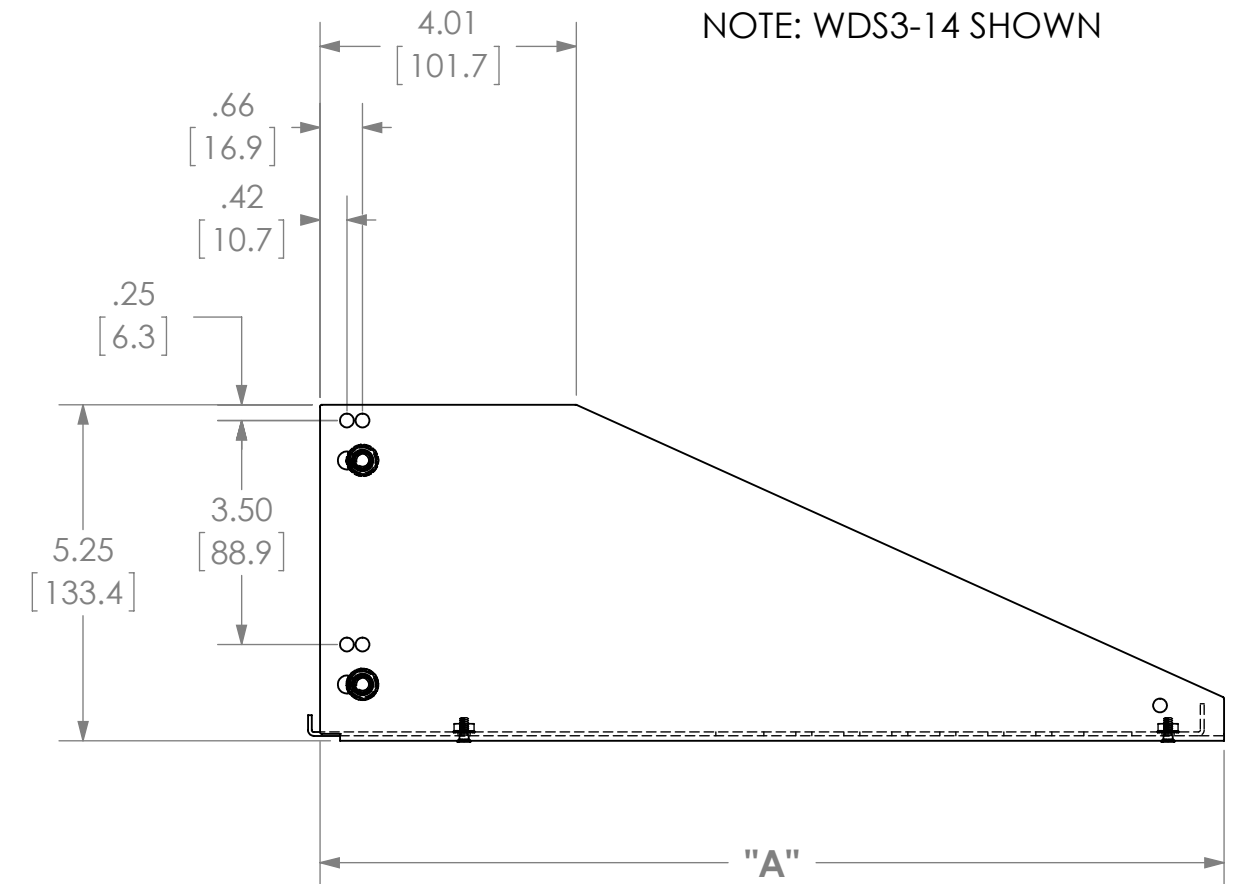

MODEL	RACK HEIGHT	DIMENSION "A"	WEIGHT CAPACITY
WDS3-14	3U	14.13 [358.9mm]	80 lbs [36.3 kg]
WDS3-18	3U	18.13 [460.5mm]	80 lbs [36.3 kg]

NOTE: WDS3-14 SHOWN

CHIEF MANUFACTURING
MOUNT ORDER NUMBER IS WDS3-X
PHONE: 1-800-582-6480

SHEET SCALE = 1:3

THE INFORMATION AND DESIGNS CONTAINED IN THIS DRAWING ARE CONFIDENTIAL AND THE PROPRIETARY PROPERTY OF MILESTONE AV TECHNOLOGIES. NEITHER THIS DESIGN NOR ANY INFORMATION CONTAINED IN THIS DRAWING MAY BE REPRODUCED OR DISCLOSED TO OTHERS WITHOUT THE EXPRESS WRITTEN CONSENT OF MILESTONE AV TECHNOLOGIES.

8401 EAGLE CREEK PKY
 SUITE #700
 SAVAGE, MN 55378
 PHONE: 952-894-6280
 FAX: 877-894-6918

TITLE
CUSTOMER PRINT
WDS3-X

SIZE DWG. NO.
B WDS3-X