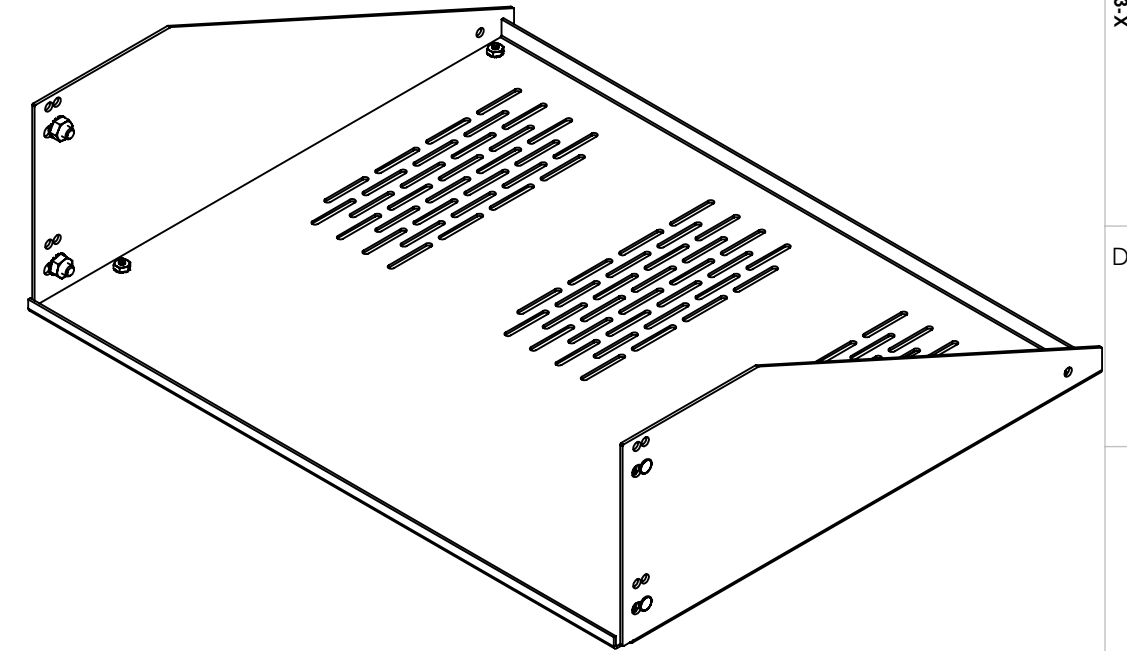

MODEL	RACK HEIGHT	DIMENSION "A"	WEIGHT CAPACITY
WDS3-14	3U	14.13 [358.9mm]	80 lbs [36.3 kg]
WDS3-18	3U	18.13 [460.5mm]	80 lbs [36.3 kg]

NOTE: WDS3-14 SHOWN

CHIEF MANUFACTURING
MOUNT ORDER NUMBER IS WDS3-X
PHONE: 1-800-582-6480

SHEET SCALE = 1:3

THE INFORMATION AND DESIGNS CONTAINED IN THIS DRAWING ARE CONFIDENTIAL AND THE PROPRIETARY PROPERTY OF MILESTONE AV TECHNOLOGIES. NEITHER THIS DESIGN NOR ANY INFORMATION CONTAINED IN THIS DRAWING MAY BE REPRODUCED OR DISCLOSED TO OTHERS WITHOUT THE EXPRESS WRITTEN CONSENT OF MILESTONE AV TECHNOLOGIES.