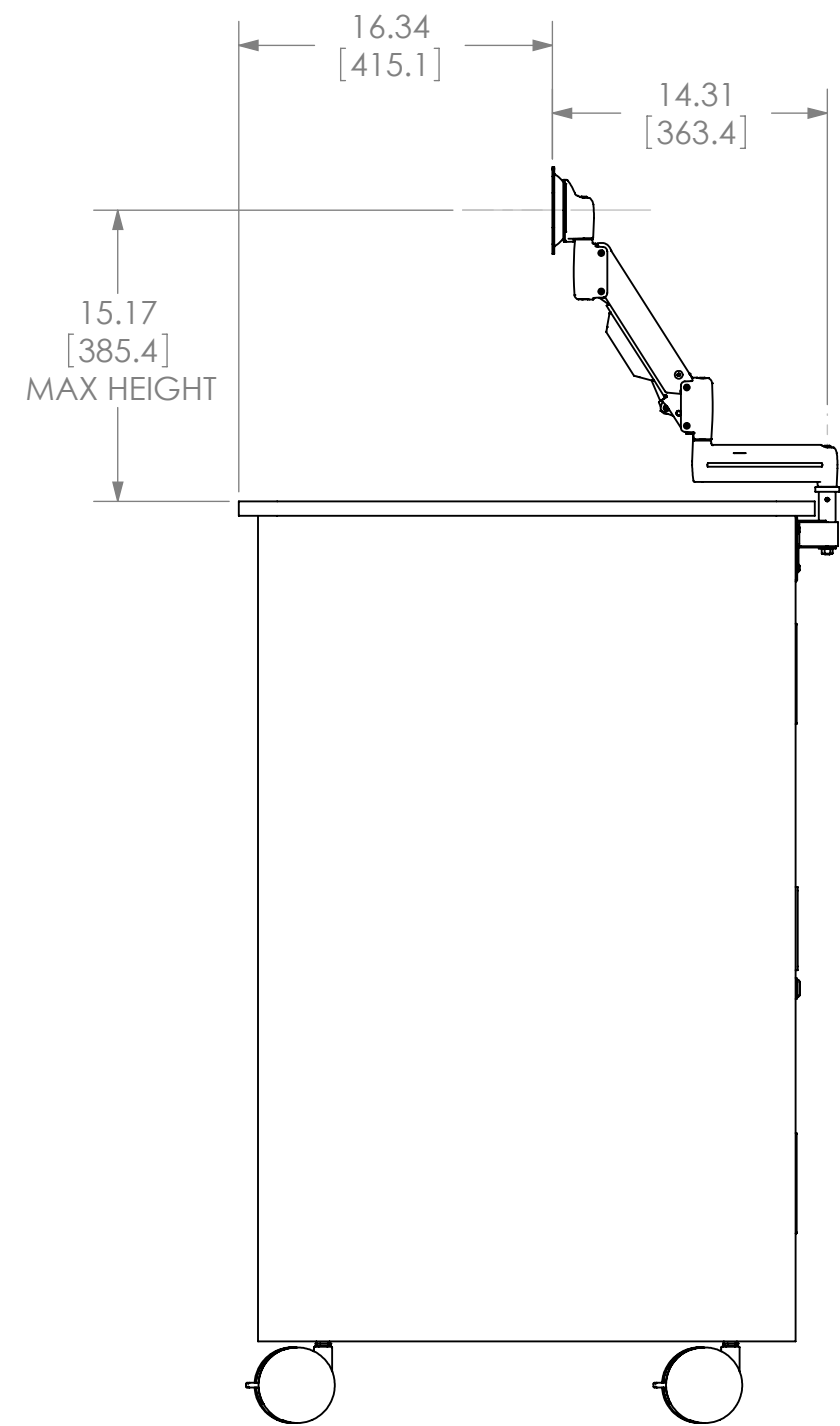

DETAIL A
SCALE 1 : 3

CHIEF MANUFACTURING
MOUNT ORDER NUMBER IS YAMF1
PHONE: 1-800-582-6480

THE INFORMATION AND DESIGNS CONTAINED IN THIS DRAWING ARE CONFIDENTIAL AND THE PROPRIETARY PROPERTY OF MILESTONE AV TECHNOLOGIES. NEITHER THIS DESIGN NOR ANY INFORMATION CONTAINED IN THIS DRAWING MAY BE REPRODUCED OR DISCLOSED TO OTHERS WITHOUT THE EXPRESS WRITTEN CONSENT OF MILESTONE AV TECHNOLOGIES.

SHEET SCALE = 1:6

8401 EAGLE CREEK PKY
SUITE #700
SAVAGE, MN 55378
PHONE: 952-894-6280
FAX: 877-894-6918

TITLE

CUSTOMER PRINT
YAMF1

SIZE DWG. NO.
B YAMF1