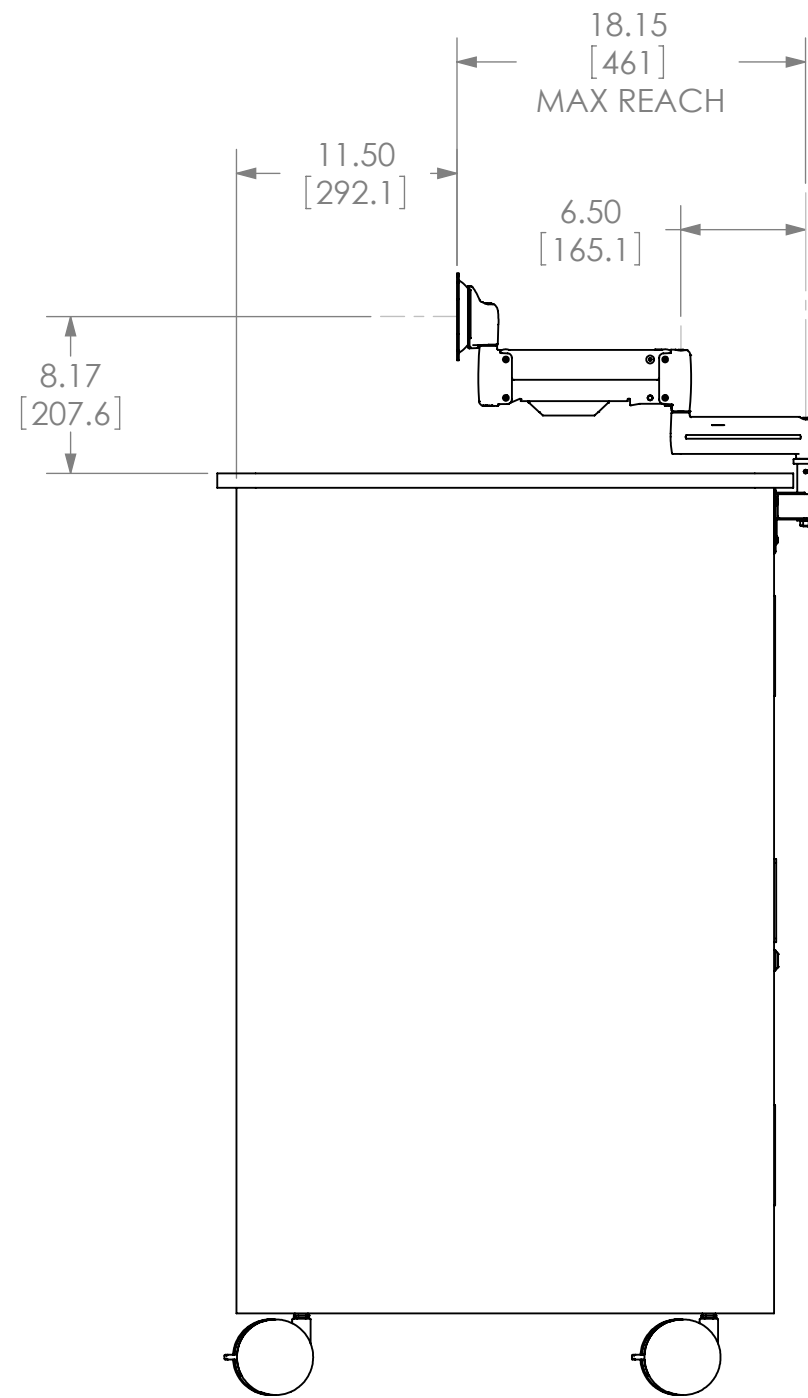

DETAIL A
SCALE 1 : 3

CHIEF MANUFACTURING
MOUNT ORDER NUMBER IS YAMF1
PHONE: 1-800-582-6480

THE INFORMATION AND DESIGNS CONTAINED IN THIS DRAWING ARE CONFIDENTIAL AND THE PROPRIETARY PROPERTY OF MILESTONE AV TECHNOLOGIES. NEITHER THIS DESIGN NOR ANY INFORMATION CONTAINED IN THIS DRAWING MAY BE REPRODUCED OR DISCLOSED TO OTHERS WITHOUT THE EXPRESS WRITTEN CONSENT OF MILESTONE AV TECHNOLOGIES.

SHEET SCALE = 1:6

8401 EAGLE CREEK PKY
SUITE #700
SAVAGE, MN 55378
PHONE: 952-894-6280
FAX: 877-894-6918

TITLE

CUSTOMER PRINT
YAMF1

SIZE DWG. NO.
B YAMF1