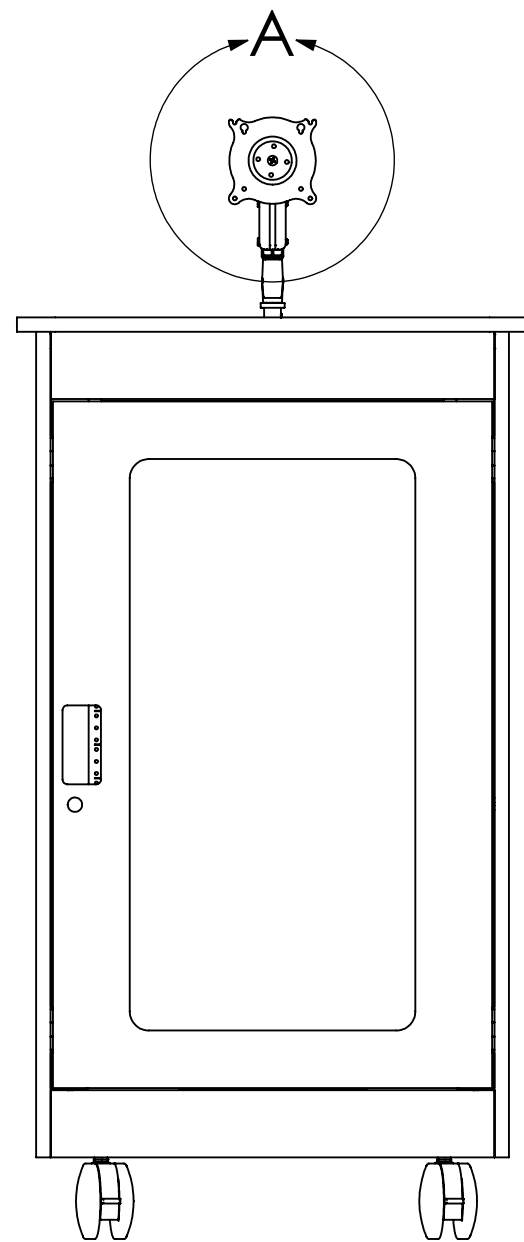

DETAIL A
SCALE 1 : 3

CHIEF MANUFACTURING
MOUNT ORDER NUMBER IS YAMF1
PHONE: 1-800-582-6480

THE INFORMATION AND DESIGNS CONTAINED IN THIS DRAWING ARE CONFIDENTIAL AND THE PROPRIETARY PROPERTY OF MILESTONE AV TECHNOLOGIES. NEITHER THIS DESIGN NOR ANY INFORMATION CONTAINED IN THIS DRAWING MAY BE REPRODUCED OR DISCLOSED TO OTHERS WITHOUT THE EXPRESS WRITTEN CONSENT OF MILESTONE AV TECHNOLOGIES.

SHEET SCALE = 1:6

8401 EAGLE CREEK PKY
SUITE #700
SAVAGE, MN 55378
PHONE: 952-894-6280
FAX: 877-894-6918

TITLE

CUSTOMER PRINT
YAMF1

SIZE DWG. NO.
B YAMF1