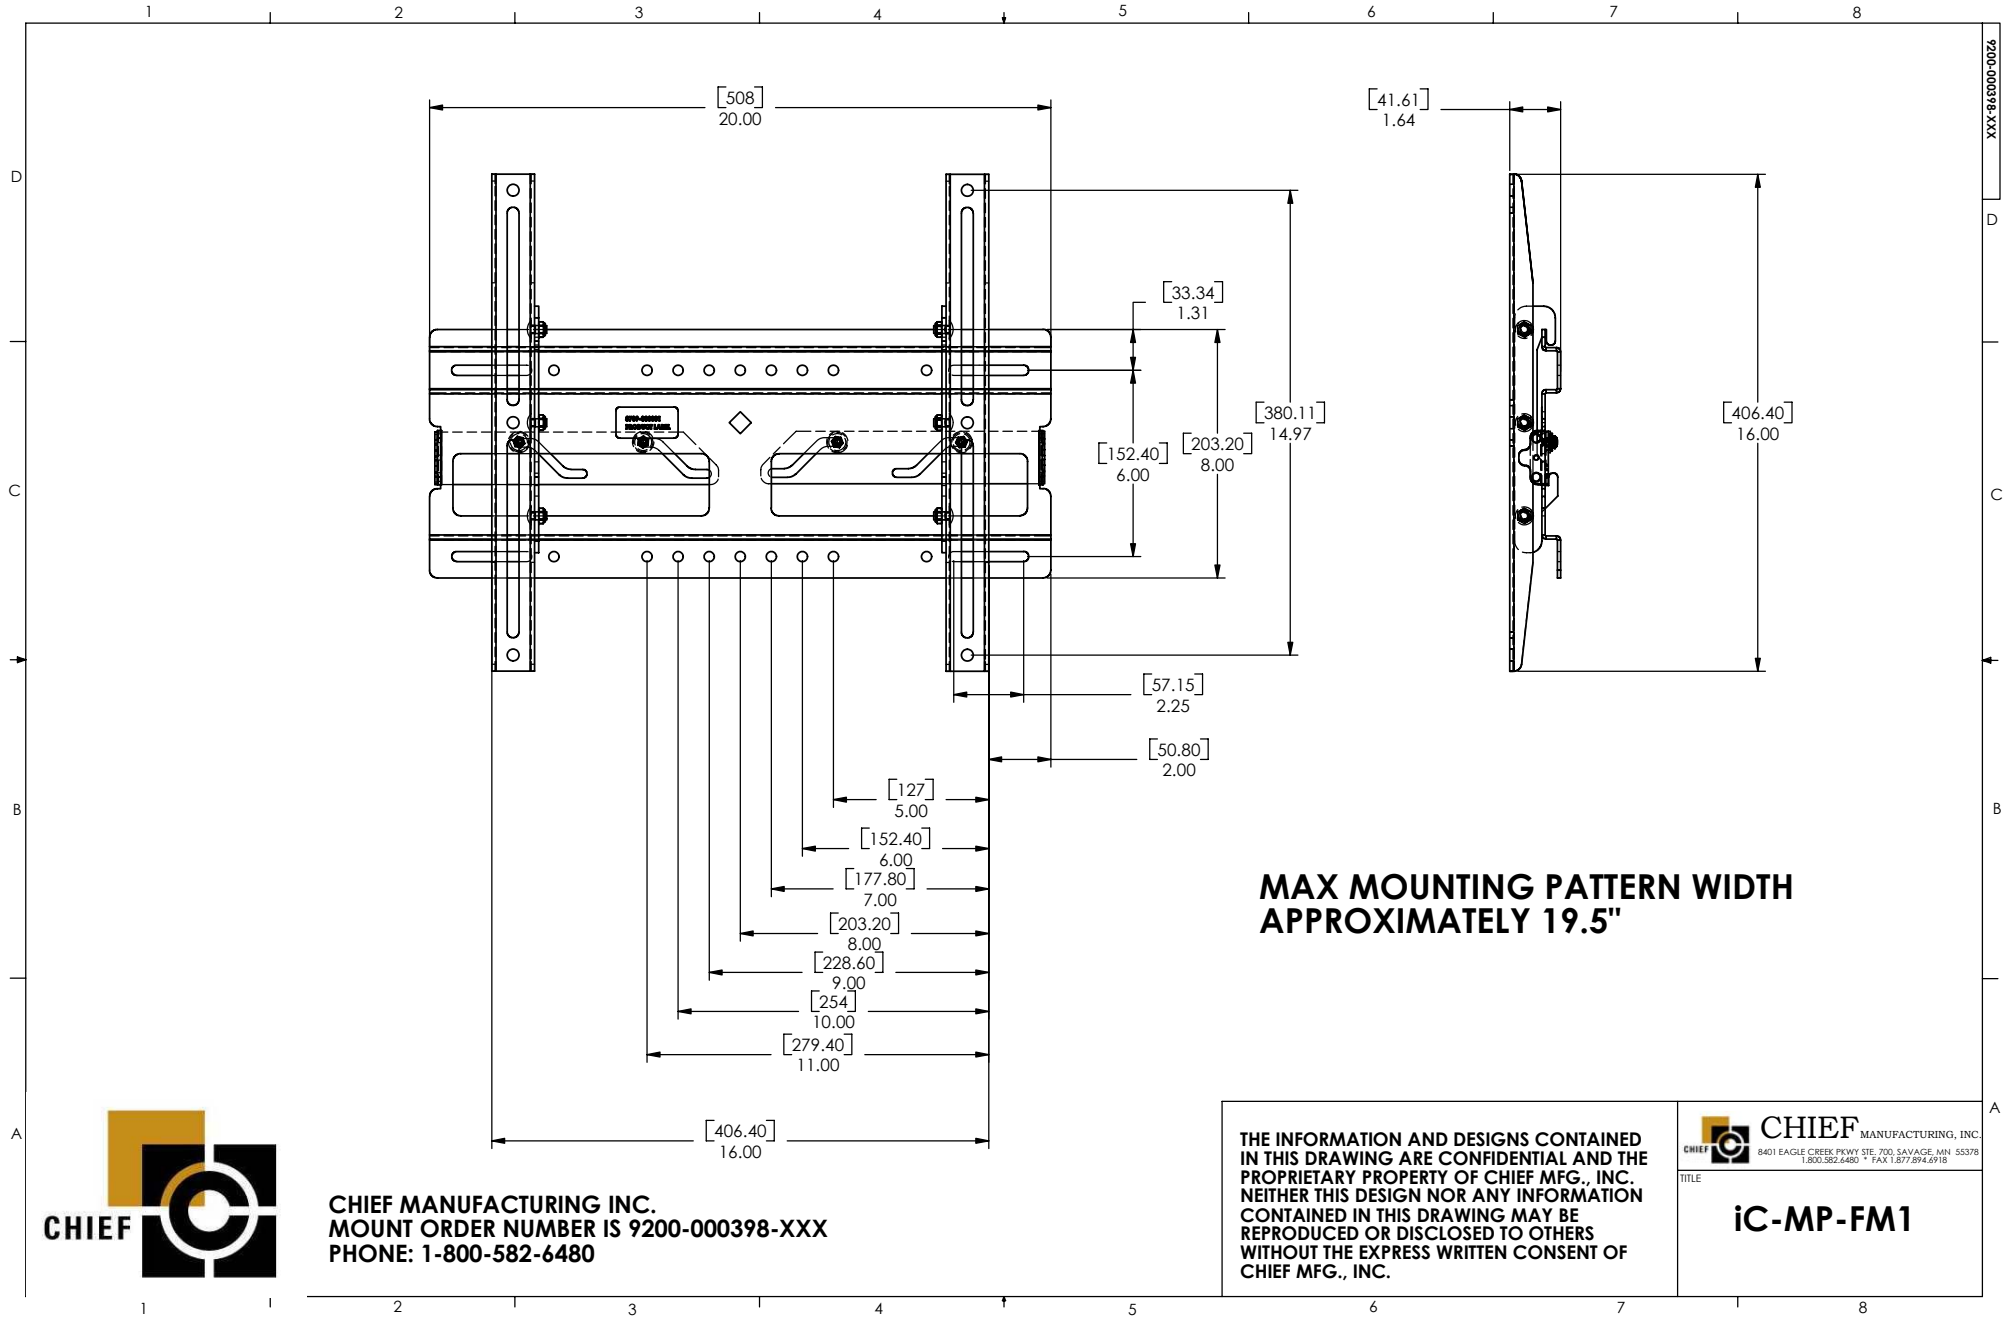

9200-000398-XXX

MAX MOUNTING PATTERN WIDTH APPROXIMATELY 19.5"

CHIEF MANUFACTURING INC.
MOUNT ORDER NUMBER IS 9200-000398-XXX
PHONE: 1-800-582-6480

THE INFORMATION AND DESIGNS CONTAINED IN THIS DRAWING ARE CONFIDENTIAL AND THE PROPRIETARY PROPERTY OF CHIEF MFG., INC. NEITHER THIS DESIGN NOR ANY INFORMATION CONTAINED IN THIS DRAWING MAY BE REPRODUCED OR DISCLOSED TO OTHERS WITHOUT THE EXPRESS WRITTEN CONSENT OF CHIEF MFG., INC.