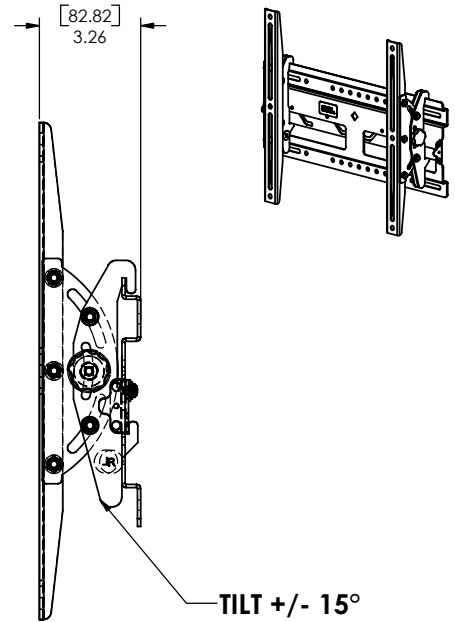

**MAX MOUNTING PATTERN WIDTH
APPROXIMATELY 18.5"**

CHIEF MANUFACTURING INC.
MOUNT ORDER NUMBER IS 9200-000397-XXX
PHONE: 1-800-582-6480

THE INFORMATION AND DESIGNS CONTAINED IN THIS DRAWING ARE CONFIDENTIAL AND THE PROPRIETARY PROPERTY OF CHIEF MFG., INC. NEITHER THIS DESIGN NOR ANY INFORMATION CONTAINED IN THIS DRAWING MAY BE REPRODUCED OR DISCLOSED TO OTHERS WITHOUT THE EXPRESS WRITTEN CONSENT OF CHIEF MFG., INC.