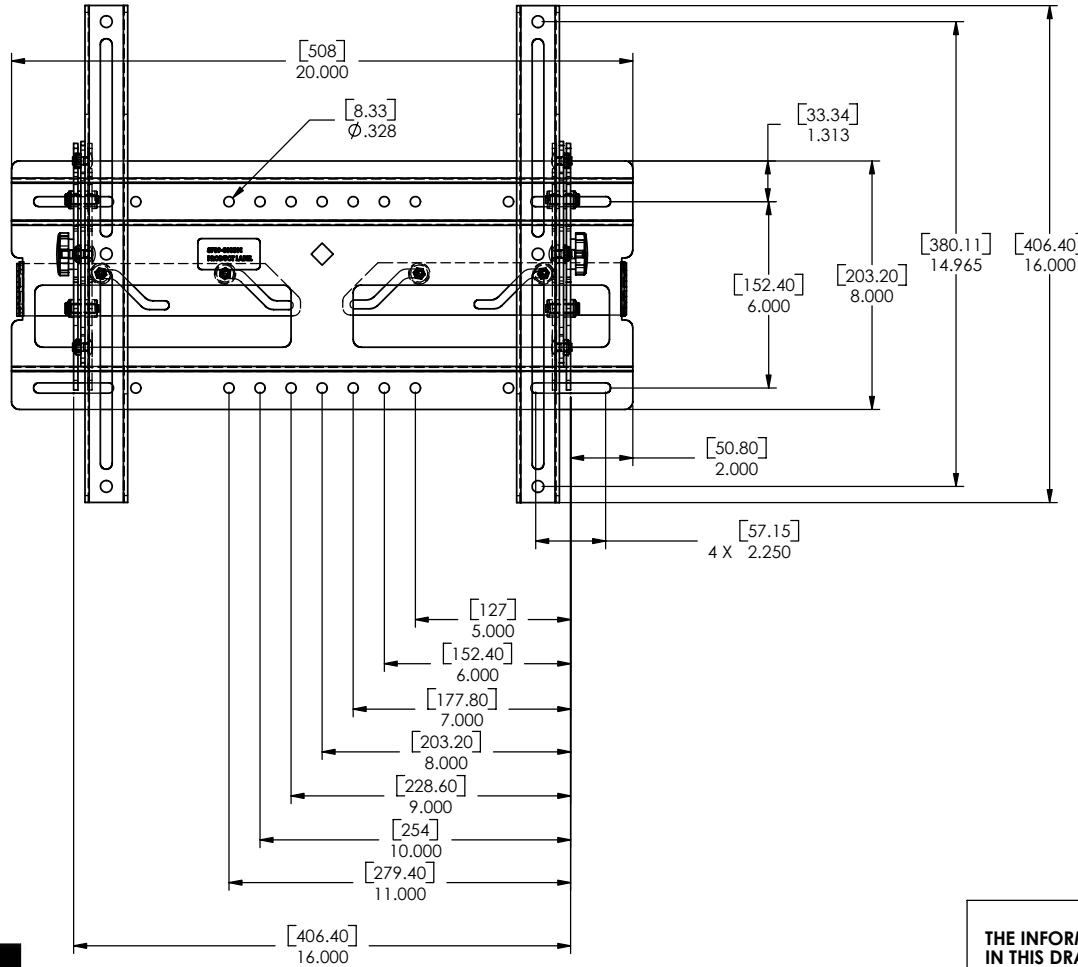

**MAX MOUNTING PATTERN WIDTH
APPROXIMATELY 18.5"**

CHIEF MANUFACTURING INC.
MOUNT ORDER NUMBER IS 9200-000397-XXX
PHONE: 1-800-582-6480

THE INFORMATION AND DESIGNS CONTAINED IN THIS DRAWING ARE CONFIDENTIAL AND THE PROPRIETARY PROPERTY OF CHIEF MFG., INC. NEITHER THIS DESIGN NOR ANY INFORMATION CONTAINED IN THIS DRAWING MAY BE REPRODUCED OR DISCLOSED TO OTHERS WITHOUT THE EXPRESS WRITTEN CONSENT OF CHIEF MFG., INC.

CHIEF MANUFACTURING, INC.
 8401 EAGLE CREEK PKWY STE. 700, SAUSAGE, MN 55378
 1.800.582.6480 * FAX 1.877.894.6918

TITLE
iC-MP-TM1

9200-000397-XXX

A