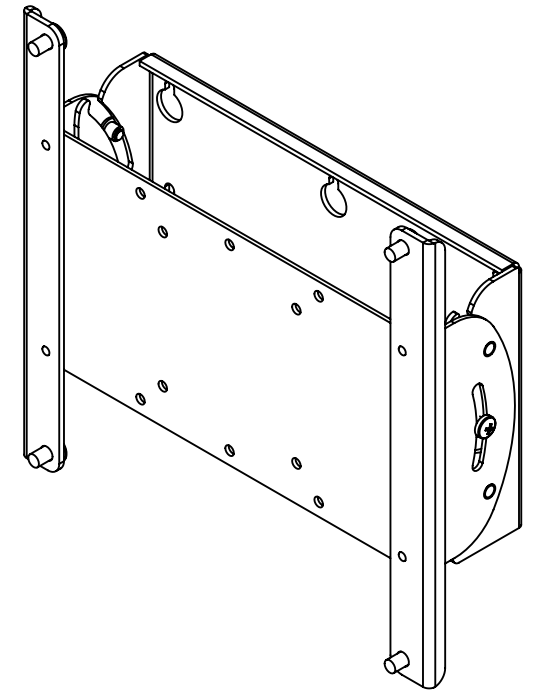

VESA STANDARD 75x75, 100x100, & 200x100

FLAT PANEL MOUNTING PATTERN INFORMATION
 VESA: 75 x 75 mm, 100 x 100 mm, 200 x 100 mm,
 200 x 200 mm (SHEET 2)

USE SUPPLIED SCREWS
 TO ATTACH SCREEN.
 VESA STANDARD MOUNTING

SLOTS USED TO ATTACH
 UNIT TO WALL

iC Mounting Solutions
 Mount order # is: iC-SP-TM1
 P: 1-800-572-1373

THE INFORMATION AND DESIGNS CONTAINED
 IN THIS DRAWING ARE CONFIDENTIAL AND THE
 PROPRIETARY PROPERTY OF IC MOUNTING
 SOLUTIONS. NEITHER THIS DESIGN NOR ANY
 INFORMATION CONTAINED IN THIS DRAWING
 MAY BE REPRODUCED OR DISCLOSED TO OTHERS
 WITHOUT THE EXPRESS WRITTEN CONSENT OF
 IC MOUNTING SOLUTIONS

<p>iC Mounting Solutions 8401 EAGLE CREEK PKWY STE. 700, SAVAGE, MN 55378 1.800.572.1373 * FAX 1.877.894.6918</p>	
TITLE <p>CUSTOMER PRINT iC-SP-TM1</p>	
SIZE <p>B</p>	DWG. NO. <p>iC-SP-TM1</p>

VESA STANDARD 200x200

USE SUPPLIED SCREWS
TO ATTACH SCREEN.
VESA STANDARD MOUNTING

SLOTS USED TO ATTACH
UNIT TO WALL

iC Mounting Solutions
Mount order # is: iC-SP-TM1
P: 1-800-572-1373

THE INFORMATION AND DESIGNS CONTAINED
IN THIS DRAWING ARE CONFIDENTIAL AND THE
PROPRIETARY PROPERTY OF IC MOUNTING
SOLUTIONS. NEITHER THIS DESIGN NOR ANY
INFORMATION CONTAINED IN THIS DRAWING
MAY BE REPRODUCED OR DISCLOSED TO OTHERS
WITHOUT THE EXPRESS WRITTEN CONSENT OF
IC MOUNTING SOLUTIONS