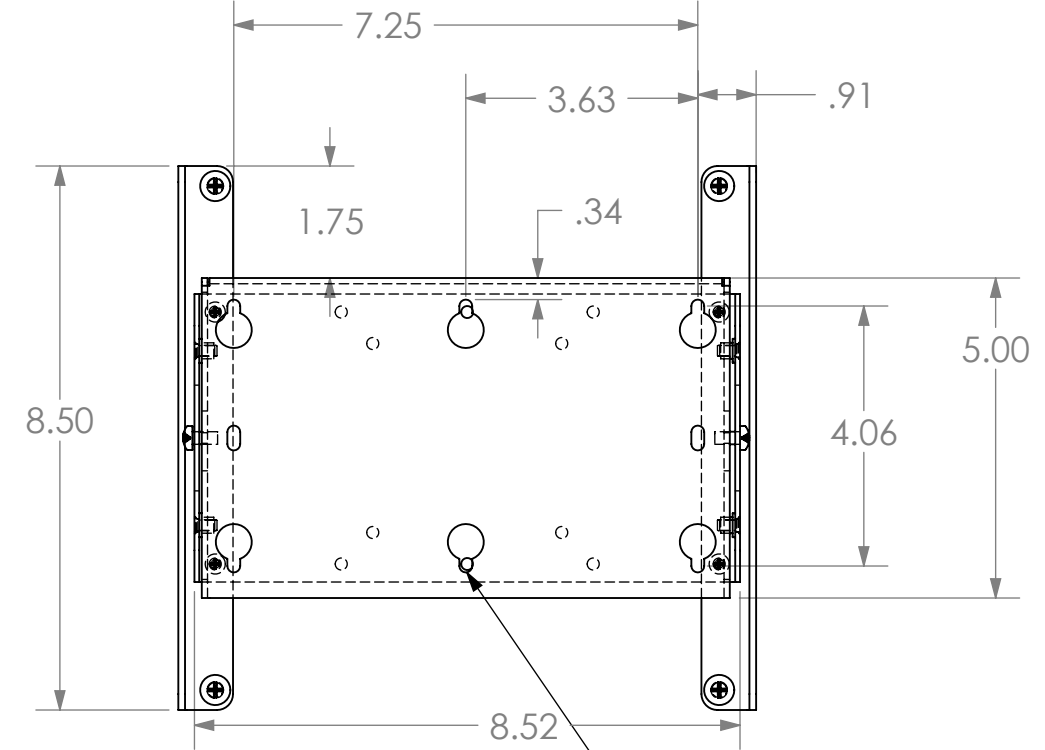

VESA STANDARD 75x75, 100x100, & 200x100

FLAT PANEL MOUNTING PATTERN INFORMATION
 VESA: 75 x 75 mm, 100 x 100 mm, 200 x 100 mm,
 200 x 200 mm (SHEET 2)

USE SUPPLIED SCREWS
 TO ATTACH SCREEN.
 VESA STANDARD MOUNTING

SLOTS USED TO ATTACH
 UNIT TO WALL

iC Mounting Solutions
 Mount order # is: iC-SP-TM1
 P: 1-800-572-1373

THE INFORMATION AND DESIGNS CONTAINED
 IN THIS DRAWING ARE CONFIDENTIAL AND THE
 PROPRIETARY PROPERTY OF IC MOUNTING
 SOLUTIONS. NEITHER THIS DESIGN NOR ANY
 INFORMATION CONTAINED IN THIS DRAWING
 MAY BE REPRODUCED OR DISCLOSED TO OTHERS
 WITHOUT THE EXPRESS WRITTEN CONSENT OF
 IC MOUNTING SOLUTIONS

<p>iC Mounting Solutions 8401 EAGLE CREEK PKWY STE. 700, SAVAGE, MN 55378 1.800.572.1373 * FAX 1.877.894.6918</p>	
TITLE <p>CUSTOMER PRINT iC-SP-TM1</p>	
SIZE <p>B</p>	DWG. NO. <p>iC-SP-TM1</p>

VESA STANDARD 200x200

USE SUPPLIED SCREWS
TO ATTACH SCREEN.
VESA STANDARD MOUNTING

SLOTS USED TO ATTACH
UNIT TO WALL

iC Mounting Solutions
Mount order # is: iC-SP-TM1
P: 1-800-572-1373

THE INFORMATION AND DESIGNS CONTAINED
IN THIS DRAWING ARE CONFIDENTIAL AND THE
PROPRIETARY PROPERTY OF IC MOUNTING
SOLUTIONS. NEITHER THIS DESIGN NOR ANY
INFORMATION CONTAINED IN THIS DRAWING
MAY BE REPRODUCED OR DISCLOSED TO OTHERS
WITHOUT THE EXPRESS WRITTEN CONSENT OF
IC MOUNTING SOLUTIONS