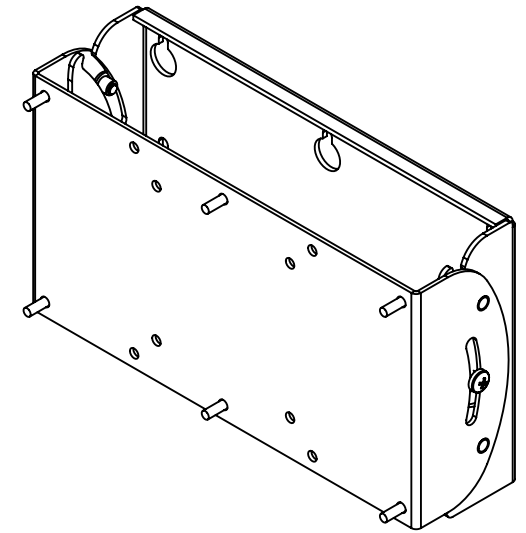

VESA STANDARD 75x75, 100x100, & 200x100

FLAT PANEL MOUNTING PATTERN INFORMATION
 VESA: 75 x 75 mm, 100 x 100 mm, 200 x 100 mm,
 200 x 200 mm (SHEET 2)

USE SUPPLIED SCREWS
 TO ATTACH SCREEN.
 VESA STANDARD MOUNTING

SLOTS USED TO ATTACH
 UNIT TO WALL

iC Mounting Solutions
 Mount order # is: iC-SP-TM1
 P: 1-800-572-1373

THE INFORMATION AND DESIGNS CONTAINED
 IN THIS DRAWING ARE CONFIDENTIAL AND THE
 PROPRIETARY PROPERTY OF IC MOUNTING
 SOLUTIONS. NEITHER THIS DESIGN NOR ANY
 INFORMATION CONTAINED IN THIS DRAWING
 MAY BE REPRODUCED OR DISCLOSED TO OTHERS
 WITHOUT THE EXPRESS WRITTEN CONSENT OF
 IC MOUNTING SOLUTIONS

USE SUPPLIED SCREWS
TO ATTACH SCREEN.
VESA STANDARD MOUNTING

SLOTS USED TO ATTACH
UNIT TO WALL

iC Mounting Solutions
Mount order # is: iC-SP-TM1
P: 1-800-572-1373

THE INFORMATION AND DESIGNS CONTAINED
IN THIS DRAWING ARE CONFIDENTIAL AND THE
PROPRIETARY PROPERTY OF IC MOUNTING
SOLUTIONS. NEITHER THIS DESIGN NOR ANY
INFORMATION CONTAINED IN THIS DRAWING
MAY BE REPRODUCED OR DISCLOSED TO OTHERS
WITHOUT THE EXPRESS WRITTEN CONSENT OF
IC MOUNTING SOLUTIONS