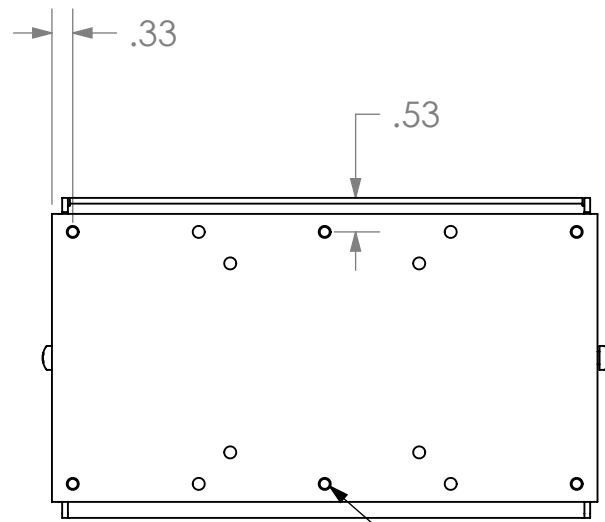

VESA STANDARD 75x75, 100x100, & 200x100

FLAT PANEL MOUNTING PATTERN INFORMATION
 VESA: 75 x 75 mm, 100 x 100 mm, 200 x 100 mm,
 200 x 200 mm (SHEET 2)

USE SUPPLIED SCREWS
 TO ATTACH SCREEN.
 VESA STANDARD MOUNTING

SLOTS USED TO ATTACH
 UNIT TO WALL

iC Mounting Solutions
 Mount order # is: iC-SP-TM1
 P: 1-800-572-1373

THE INFORMATION AND DESIGNS CONTAINED
 IN THIS DRAWING ARE CONFIDENTIAL AND THE
 PROPRIETARY PROPERTY OF IC MOUNTING
 SOLUTIONS. NEITHER THIS DESIGN NOR ANY
 INFORMATION CONTAINED IN THIS DRAWING
 MAY BE REPRODUCED OR DISCLOSED TO OTHERS
 WITHOUT THE EXPRESS WRITTEN CONSENT OF
 IC MOUNTING SOLUTIONS

<p>iC Mounting Solutions 8401 EAGLE CREEK PKWY STE. 700, SAVAGE, MN 55378 1.800.572.1373 * FAX 1.877.894.6918</p>	
TITLE <p>CUSTOMER PRINT iC-SP-TM1</p>	
SIZE <p>B</p>	DWG. NO. <p>iC-SP-TM1</p>

VESA STANDARD 200x200

USE SUPPLIED SCREWS
TO ATTACH SCREEN.
VESA STANDARD MOUNTING

SLOTS USED TO ATTACH
UNIT TO WALL

iC Mounting Solutions
Mount order # is: iC-SP-TM1
P: 1-800-572-1373

THE INFORMATION AND DESIGNS CONTAINED
IN THIS DRAWING ARE CONFIDENTIAL AND THE
PROPRIETARY PROPERTY OF IC MOUNTING
SOLUTIONS. NEITHER THIS DESIGN NOR ANY
INFORMATION CONTAINED IN THIS DRAWING
MAY BE REPRODUCED OR DISCLOSED TO OTHERS
WITHOUT THE EXPRESS WRITTEN CONSENT OF
IC MOUNTING SOLUTIONS