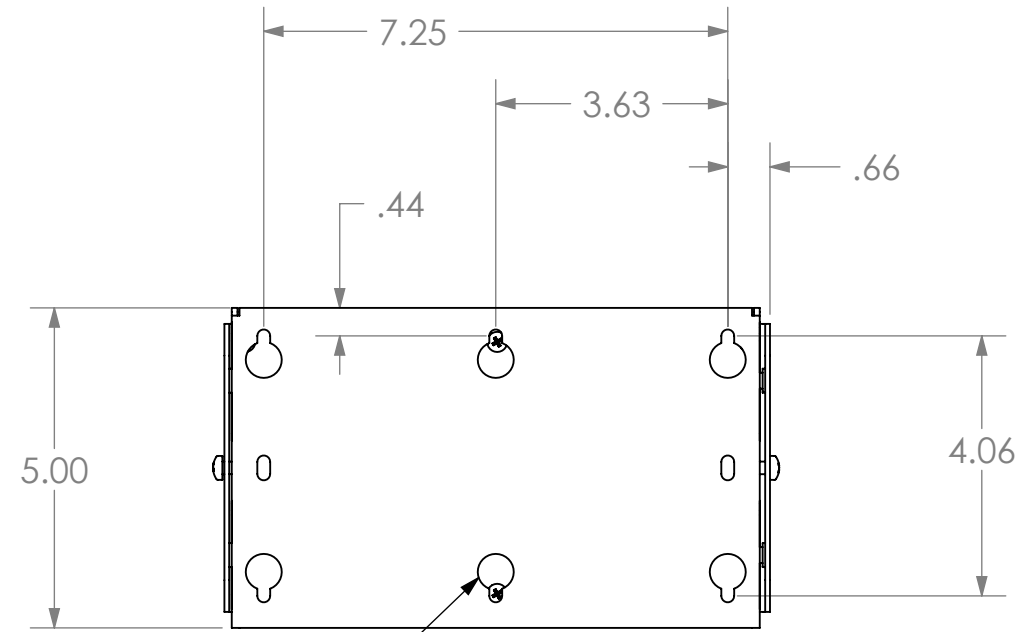

VESA STANDARD 75x75, 100x100, & 200x100

FLAT PANEL MOUNTING PATTERN INFORMATION
 VESA: 75 x 75 mm, 100 x 100 mm, 200 x 100 mm,
 200 x 200 mm (SHEET 2)

USE SUPPLIED SCREWS
 TO ATTACH SCREEN.
 VESA STANDARD MOUNTING

SLOTS USED TO ATTACH
 UNIT TO WALL

iC Mounting Solutions
 Mount order # is: iC-SP-TM1
 P: 1-800-572-1373

THE INFORMATION AND DESIGNS CONTAINED
 IN THIS DRAWING ARE CONFIDENTIAL AND THE
 PROPRIETARY PROPERTY OF IC MOUNTING
 SOLUTIONS. NEITHER THIS DESIGN NOR ANY
 INFORMATION CONTAINED IN THIS DRAWING
 MAY BE REPRODUCED OR DISCLOSED TO OTHERS
 WITHOUT THE EXPRESS WRITTEN CONSENT OF
 IC MOUNTING SOLUTIONS

<p>iC Mounting Solutions 8401 EAGLE CREEK PKWY STE. 700, SAVAGE, MN 55378 1.800.572.1373 * FAX 1.877.894.6918</p>	
TITLE <p>CUSTOMER PRINT iC-SP-TM1</p>	
SIZE <p>B</p>	DWG. NO. <p>iC-SP-TM1</p>

VESA STANDARD 200x200

USE SUPPLIED SCREWS
TO ATTACH SCREEN.
VESA STANDARD MOUNTING

SLOTS USED TO ATTACH
UNIT TO WALL

iC Mounting Solutions
Mount order # is: iC-SP-TM1
P: 1-800-572-1373

THE INFORMATION AND DESIGNS CONTAINED
IN THIS DRAWING ARE CONFIDENTIAL AND THE
PROPRIETARY PROPERTY OF IC MOUNTING
SOLUTIONS. NEITHER THIS DESIGN NOR ANY
INFORMATION CONTAINED IN THIS DRAWING
MAY BE REPRODUCED OR DISCLOSED TO OTHERS
WITHOUT THE EXPRESS WRITTEN CONSENT OF
IC MOUNTING SOLUTIONS