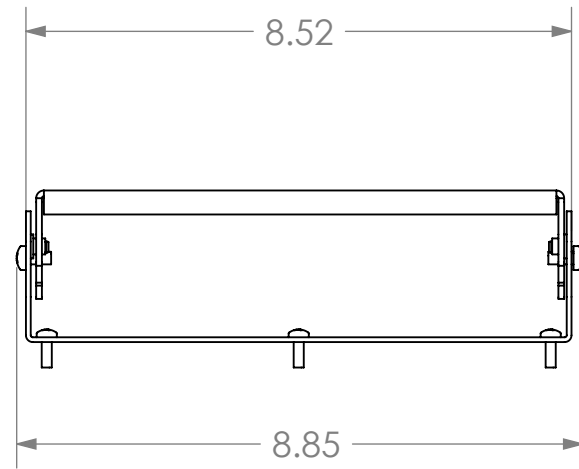

VESA STANDARD 75x75, 100x100, & 200x100

FLAT PANEL MOUNTING PATTERN INFORMATION
 VESA: 75 x 75 mm, 100 x 100 mm, 200 x 100 mm,
 200 x 200 mm (SHEET 2)

USE SUPPLIED SCREWS
 TO ATTACH SCREEN.
 VESA STANDARD MOUNTING

SLOTS USED TO ATTACH
 UNIT TO WALL

iC Mounting Solutions
 Mount order # is: iC-SP-TM1
 P: 1-800-572-1373

THE INFORMATION AND DESIGNS CONTAINED
 IN THIS DRAWING ARE CONFIDENTIAL AND THE
 PROPRIETARY PROPERTY OF IC MOUNTING
 SOLUTIONS. NEITHER THIS DESIGN NOR ANY
 INFORMATION CONTAINED IN THIS DRAWING
 MAY BE REPRODUCED OR DISCLOSED TO OTHERS
 WITHOUT THE EXPRESS WRITTEN CONSENT OF
 IC MOUNTING SOLUTIONS

<p>iC Mounting Solutions 8401 EAGLE CREEK PKWY STE. 700, SAVAGE, MN 55378 1.800.572.1373 * FAX 1.877.894.6918</p>	
TITLE <p>CUSTOMER PRINT iC-SP-TM1</p>	
SIZE <p>B</p>	DWG. NO. <p>iC-SP-TM1</p>

VESA STANDARD 200x200

USE SUPPLIED SCREWS
TO ATTACH SCREEN.
VESA STANDARD MOUNTING

SLOTS USED TO ATTACH
UNIT TO WALL

iC Mounting Solutions
Mount order # is: iC-SP-TM1
P: 1-800-572-1373

THE INFORMATION AND DESIGNS CONTAINED
IN THIS DRAWING ARE CONFIDENTIAL AND THE
PROPRIETARY PROPERTY OF IC MOUNTING
SOLUTIONS. NEITHER THIS DESIGN NOR ANY
INFORMATION CONTAINED IN THIS DRAWING
MAY BE REPRODUCED OR DISCLOSED TO OTHERS
WITHOUT THE EXPRESS WRITTEN CONSENT OF
IC MOUNTING SOLUTIONS