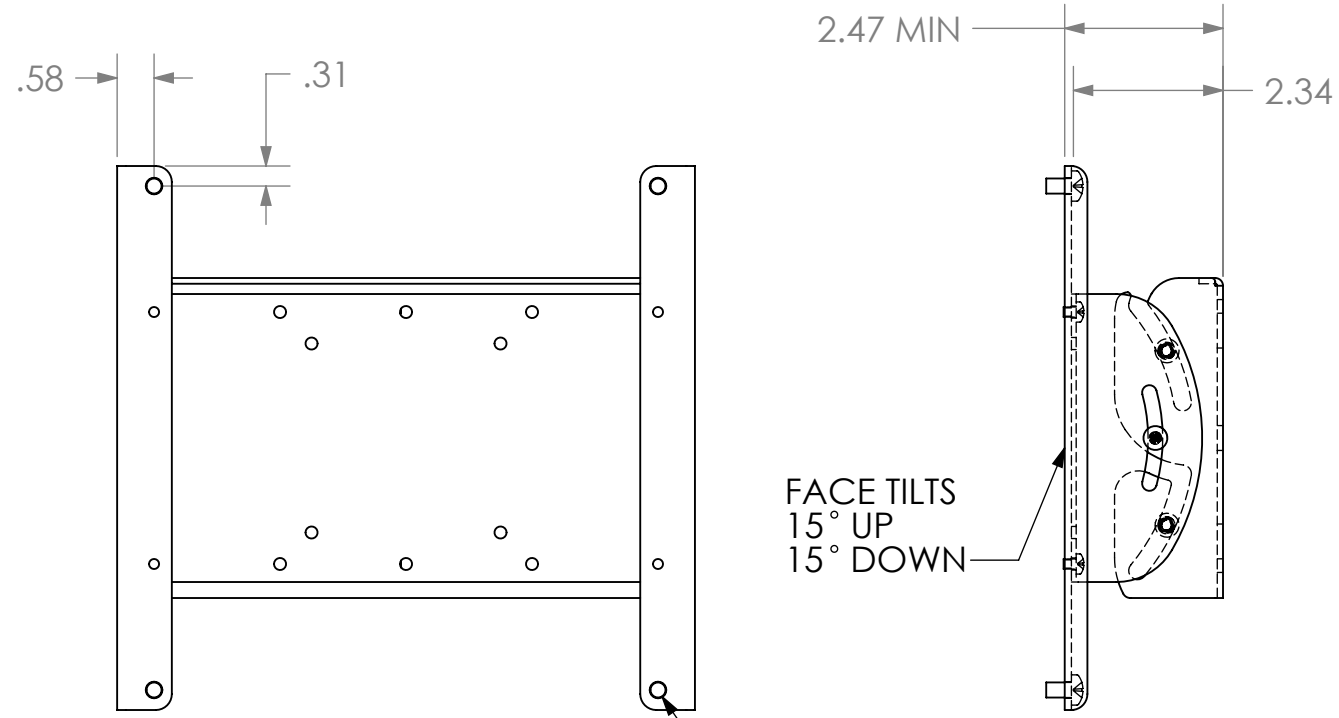

VESA STANDARD 75x75, 100x100, & 200x100

FLAT PANEL MOUNTING PATTERN INFORMATION
 VESA: 75 x 75 mm, 100 x 100 mm, 200 x 100 mm,
 200 x 200 mm (SHEET 2)

USE SUPPLIED SCREWS
 TO ATTACH SCREEN.
 VESA STANDARD MOUNTING

SLOTS USED TO ATTACH
 UNIT TO WALL

iC Mounting Solutions
 Mount order # is: iC-SP-TM1
 P: 1-800-572-1373

THE INFORMATION AND DESIGNS CONTAINED
 IN THIS DRAWING ARE CONFIDENTIAL AND THE
 PROPRIETARY PROPERTY OF IC MOUNTING
 SOLUTIONS. NEITHER THIS DESIGN NOR ANY
 INFORMATION CONTAINED IN THIS DRAWING
 MAY BE REPRODUCED OR DISCLOSED TO OTHERS
 WITHOUT THE EXPRESS WRITTEN CONSENT OF
 IC MOUNTING SOLUTIONS

<p>iC Mounting Solutions 8401 EAGLE CREEK PKWY STE. 700, SAVAGE, MN 55378 1.800.572.1373 * FAX 1.877.894.6918</p>	
TITLE <p>CUSTOMER PRINT iC-SP-TM1</p>	
SIZE <p>B</p>	DWG. NO. <p>iC-SP-TM1</p>

VESA STANDARD 200x200

USE SUPPLIED SCREWS
TO ATTACH SCREEN.
VESA STANDARD MOUNTING

SLOTS USED TO ATTACH
UNIT TO WALL

iC Mounting Solutions
Mount order # is: iC-SP-TM1
P: 1-800-572-1373

THE INFORMATION AND DESIGNS CONTAINED
IN THIS DRAWING ARE CONFIDENTIAL AND THE
PROPRIETARY PROPERTY OF IC MOUNTING
SOLUTIONS. NEITHER THIS DESIGN NOR ANY
INFORMATION CONTAINED IN THIS DRAWING
MAY BE REPRODUCED OR DISCLOSED TO OTHERS
WITHOUT THE EXPRESS WRITTEN CONSENT OF
IC MOUNTING SOLUTIONS