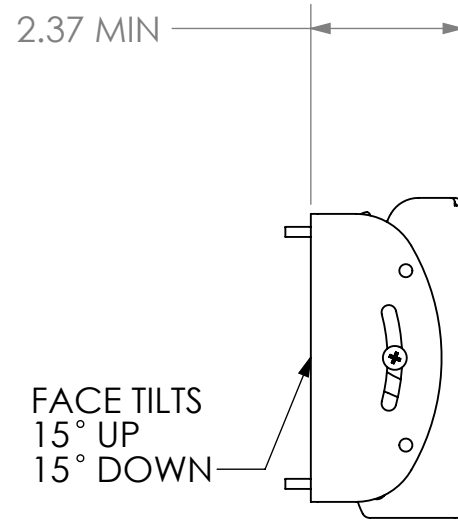

VESA STANDARD 75x75, 100x100, & 200x100

FLAT PANEL MOUNTING PATTERN INFORMATION
 VESA: 75 x 75 mm, 100 x 100 mm, 200 x 100 mm,
 200 x 200 mm (SHEET 2)

USE SUPPLIED SCREWS
 TO ATTACH SCREEN.
 VESA STANDARD MOUNTING

SLOTS USED TO ATTACH
 UNIT TO WALL

iC Mounting Solutions
 Mount order # is: iC-SP-TM1
 P: 1-800-572-1373

THE INFORMATION AND DESIGNS CONTAINED
 IN THIS DRAWING ARE CONFIDENTIAL AND THE
 PROPRIETARY PROPERTY OF IC MOUNTING
 SOLUTIONS. NEITHER THIS DESIGN NOR ANY
 INFORMATION CONTAINED IN THIS DRAWING
 MAY BE REPRODUCED OR DISCLOSED TO OTHERS
 WITHOUT THE EXPRESS WRITTEN CONSENT OF
 IC MOUNTING SOLUTIONS

USE SUPPLIED SCREWS
TO ATTACH SCREEN.
VESA STANDARD MOUNTING

SLOTS USED TO ATTACH
UNIT TO WALL

iC Mounting Solutions
Mount order # is: iC-SP-TM1
P: 1-800-572-1373

THE INFORMATION AND DESIGNS CONTAINED
IN THIS DRAWING ARE CONFIDENTIAL AND THE
PROPRIETARY PROPERTY OF IC MOUNTING
SOLUTIONS. NEITHER THIS DESIGN NOR ANY
INFORMATION CONTAINED IN THIS DRAWING
MAY BE REPRODUCED OR DISCLOSED TO OTHERS
WITHOUT THE EXPRESS WRITTEN CONSENT OF
IC MOUNTING SOLUTIONS