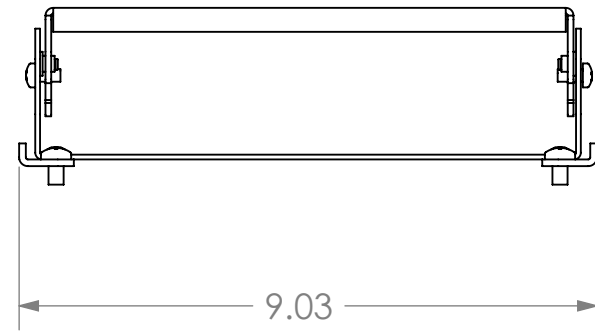

VESA STANDARD 75x75, 100x100, & 200x100

FLAT PANEL MOUNTING PATTERN INFORMATION
 VESA: 75 x 75 mm, 100 x 100 mm, 200 x 100 mm,
 200 x 200 mm (SHEET 2)

USE SUPPLIED SCREWS
 TO ATTACH SCREEN.
 VESA STANDARD MOUNTING

SLOTS USED TO ATTACH
 UNIT TO WALL

iC Mounting Solutions
 Mount order # is: iC-SP-TM1
 P: 1-800-572-1373

THE INFORMATION AND DESIGNS CONTAINED
 IN THIS DRAWING ARE CONFIDENTIAL AND THE
 PROPRIETARY PROPERTY OF IC MOUNTING
 SOLUTIONS. NEITHER THIS DESIGN NOR ANY
 INFORMATION CONTAINED IN THIS DRAWING
 MAY BE REPRODUCED OR DISCLOSED TO OTHERS
 WITHOUT THE EXPRESS WRITTEN CONSENT OF
 IC MOUNTING SOLUTIONS

<p>iC Mounting Solutions 8401 EAGLE CREEK PKWY STE. 700, SAVAGE, MN 55378 1.800.572.1373 * FAX 1.877.894.6918</p>	
TITLE <p>CUSTOMER PRINT iC-SP-TM1</p>	
SIZE <p>B</p>	DWG. NO. <p>iC-SP-TM1</p>

VESA STANDARD 200x200